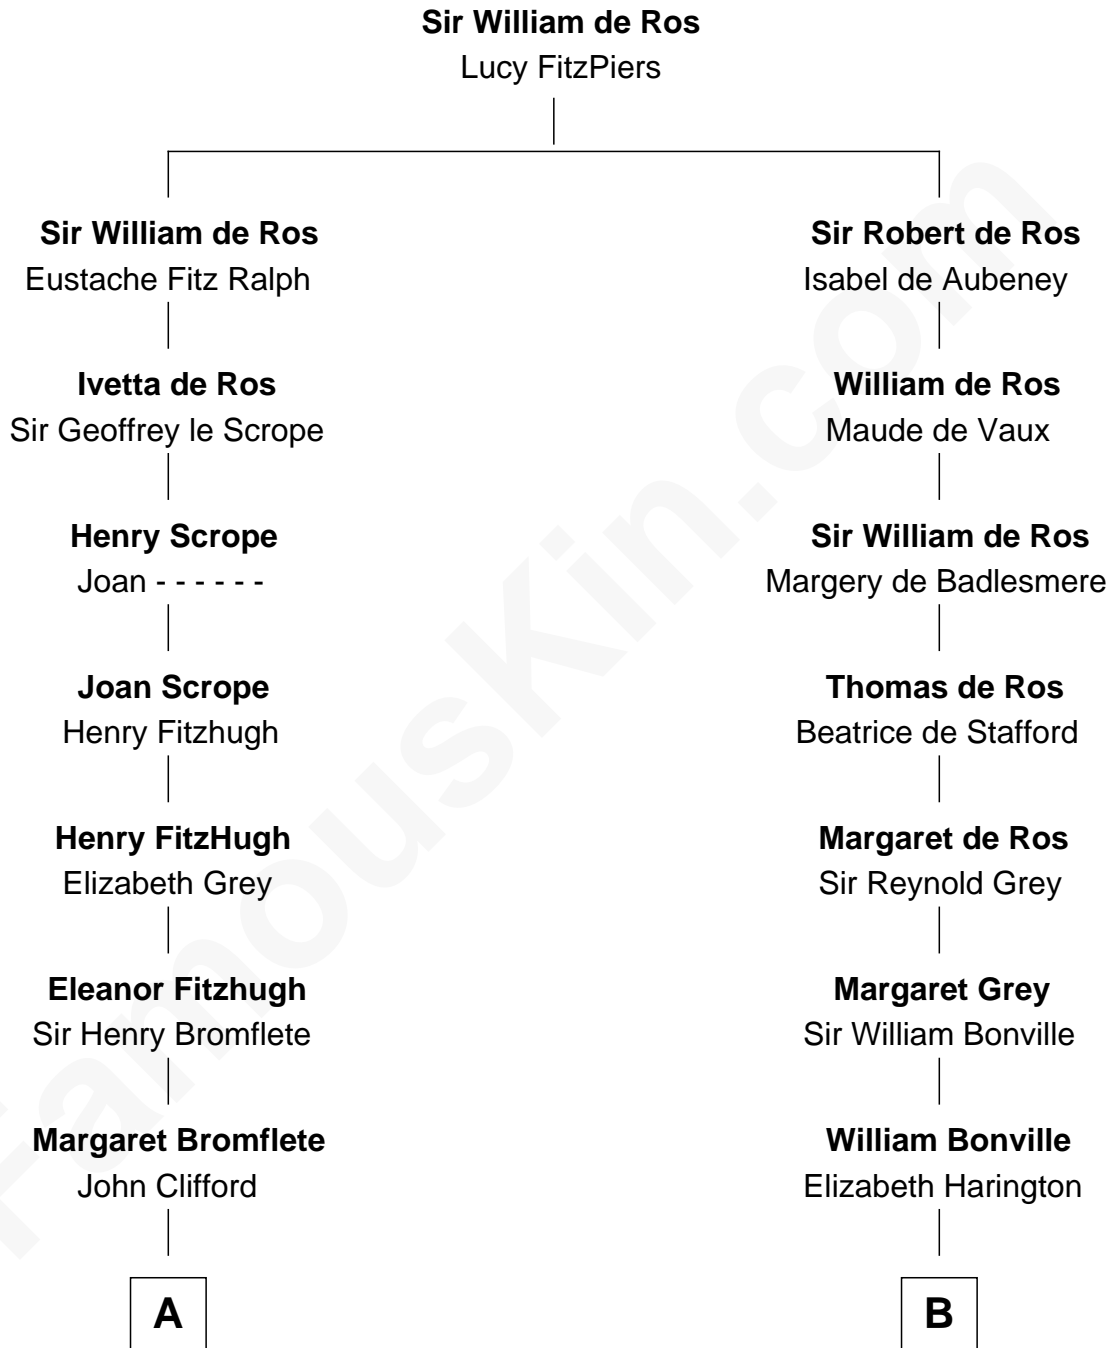

# FamousKin.com

## Relationship Chart of Fletcher Christian

Leader of the mutiny on the Bounty

17th cousin 2 times removed of

**Oliver Wendell Holmes, Sr.**

American "Fireside" Poet

**C**

**Oliver Wendell**

Mary Jackson