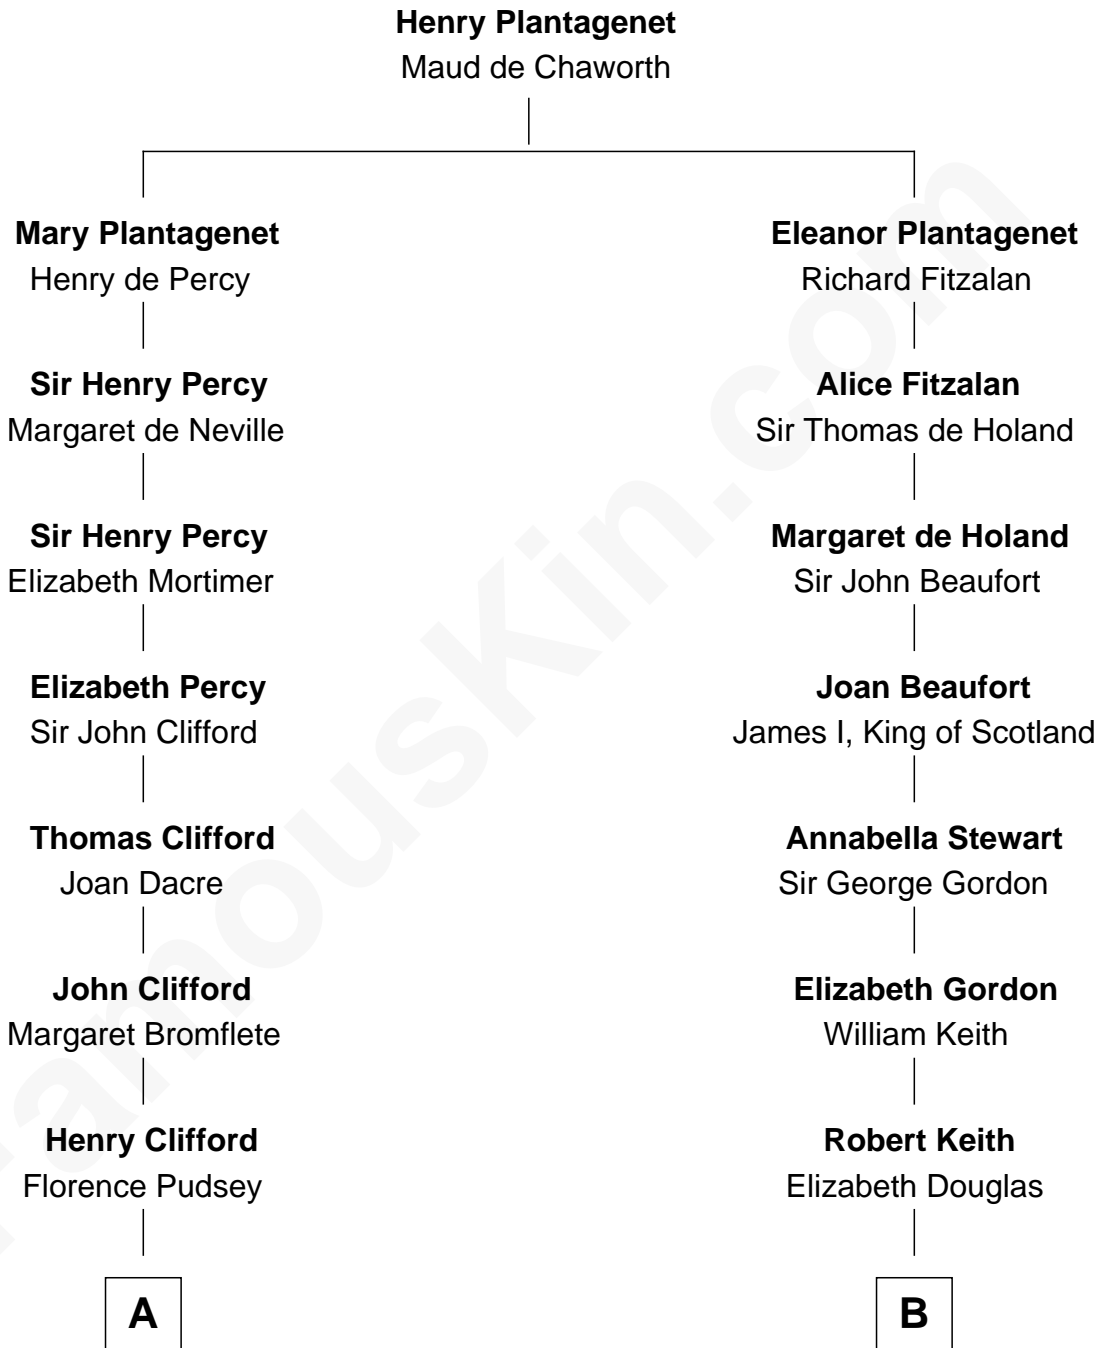

FamousKin.com

Relationship Chart of Fletcher Christian

Leader of the mutiny on the Bounty

16th cousin 5 times removed of

Wernher von Braun

Rocket Scientist

C

Friederike von Keyserlingk

Gustav von Below

Karl Emil Gustav von Below

Eleonore Melitta Behrend

Marie Eleonore Dorothea von Below

Wernher von Quistorp

Emmy von Quistorp

Magnus von Braun

Wernher von Braun

Rocket Scientist