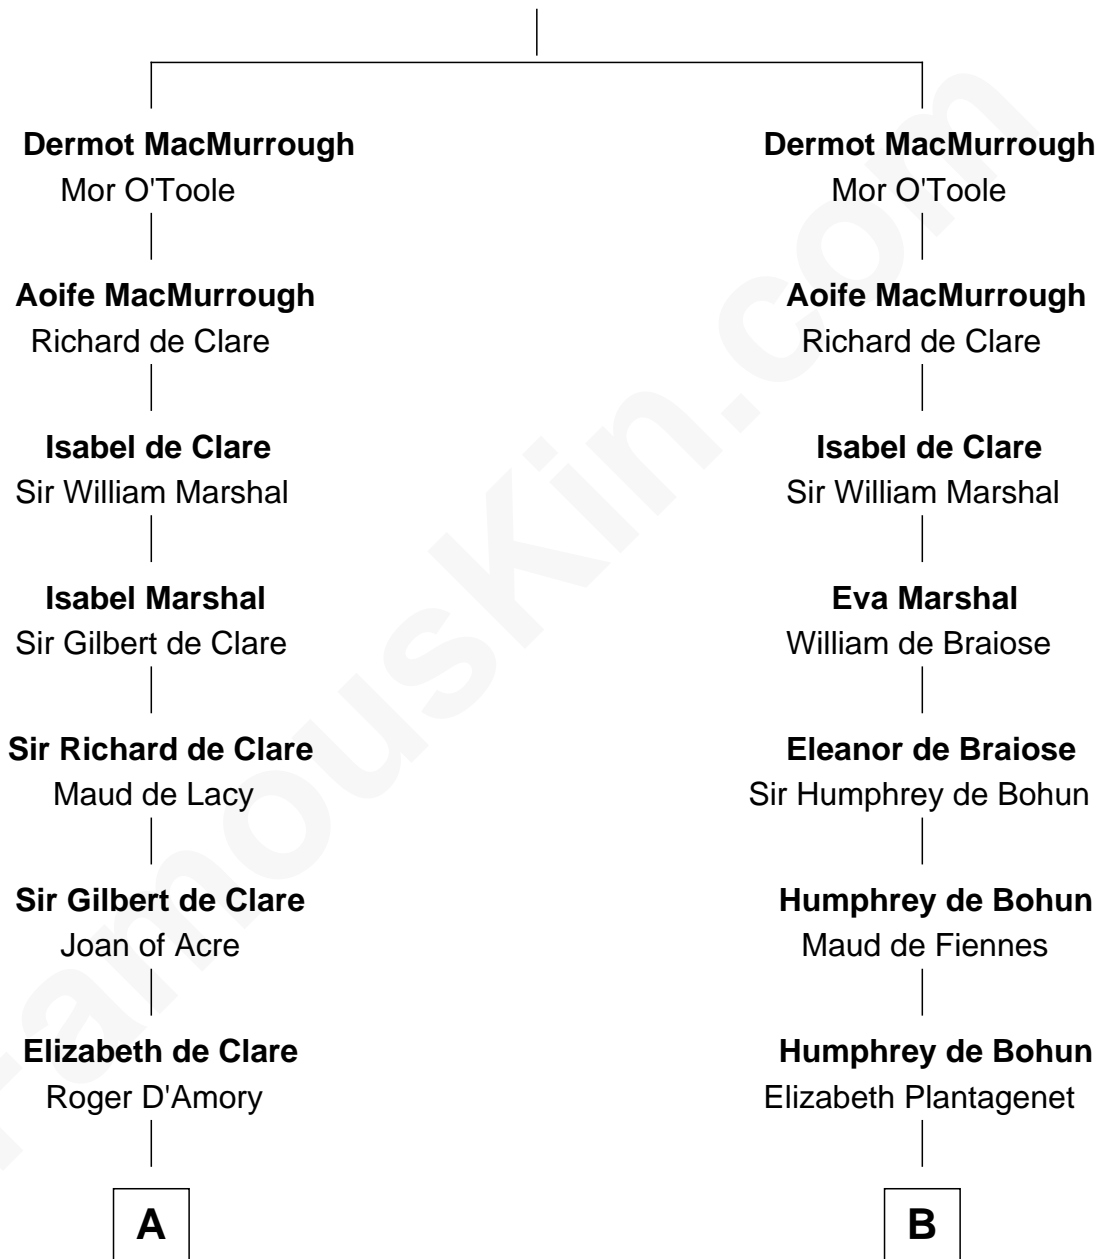

## Relationship Chart of Fletcher Christian

*Leader of the mutiny on the Bounty*

20th cousin 1 time removed of

**Richard Henry Lee**

*Signer of the Declaration of Independence*

**Enna MacMurrough**

**C**

**Mary Huddleston**

John Senhouse

**Humphrey Senhouse**

Eleanor Kirkby

**Bridget Senhouse**

John Christian

**Charles Christian**

Anne Dixon

**Fletcher Christian**