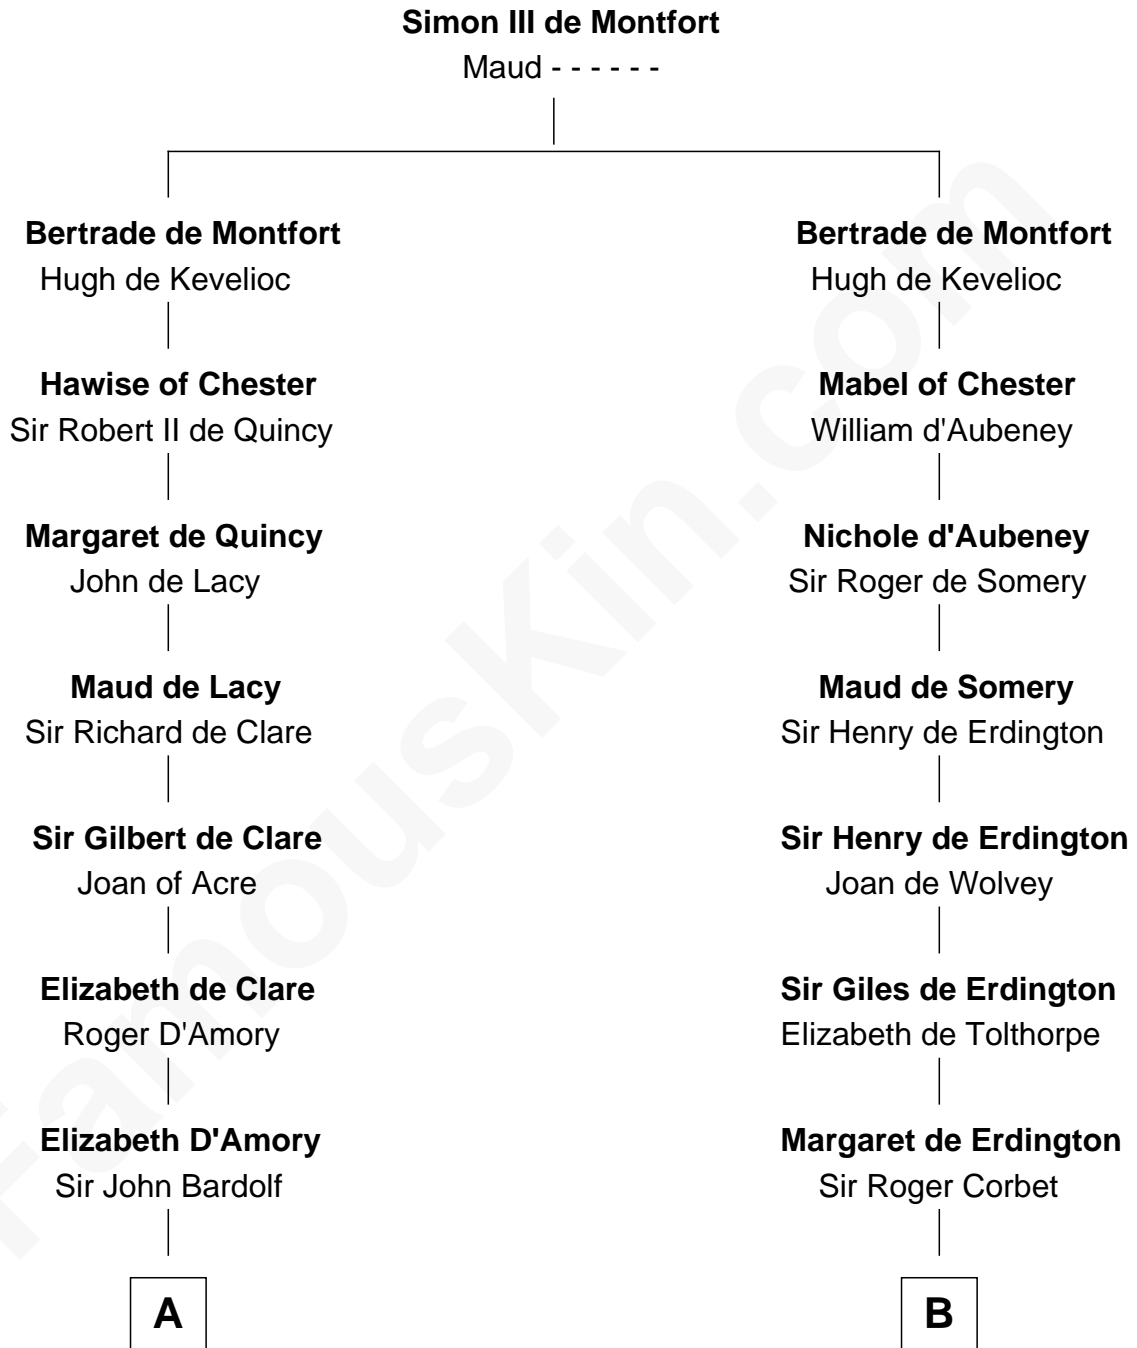

FamousKin.com

Relationship Chart of Fletcher Christian

Leader of the mutiny on the Bounty

19th cousin 1 time removed of

Richard Henry Lee

Signer of the Declaration of Independence

C

Humphrey Senhouse

Eleanor Kirkby

Bridget Senhouse

John Christian

Charles Christian

Anne Dixon

Fletcher Christian

Leader of the mutiny on the Bounty

D