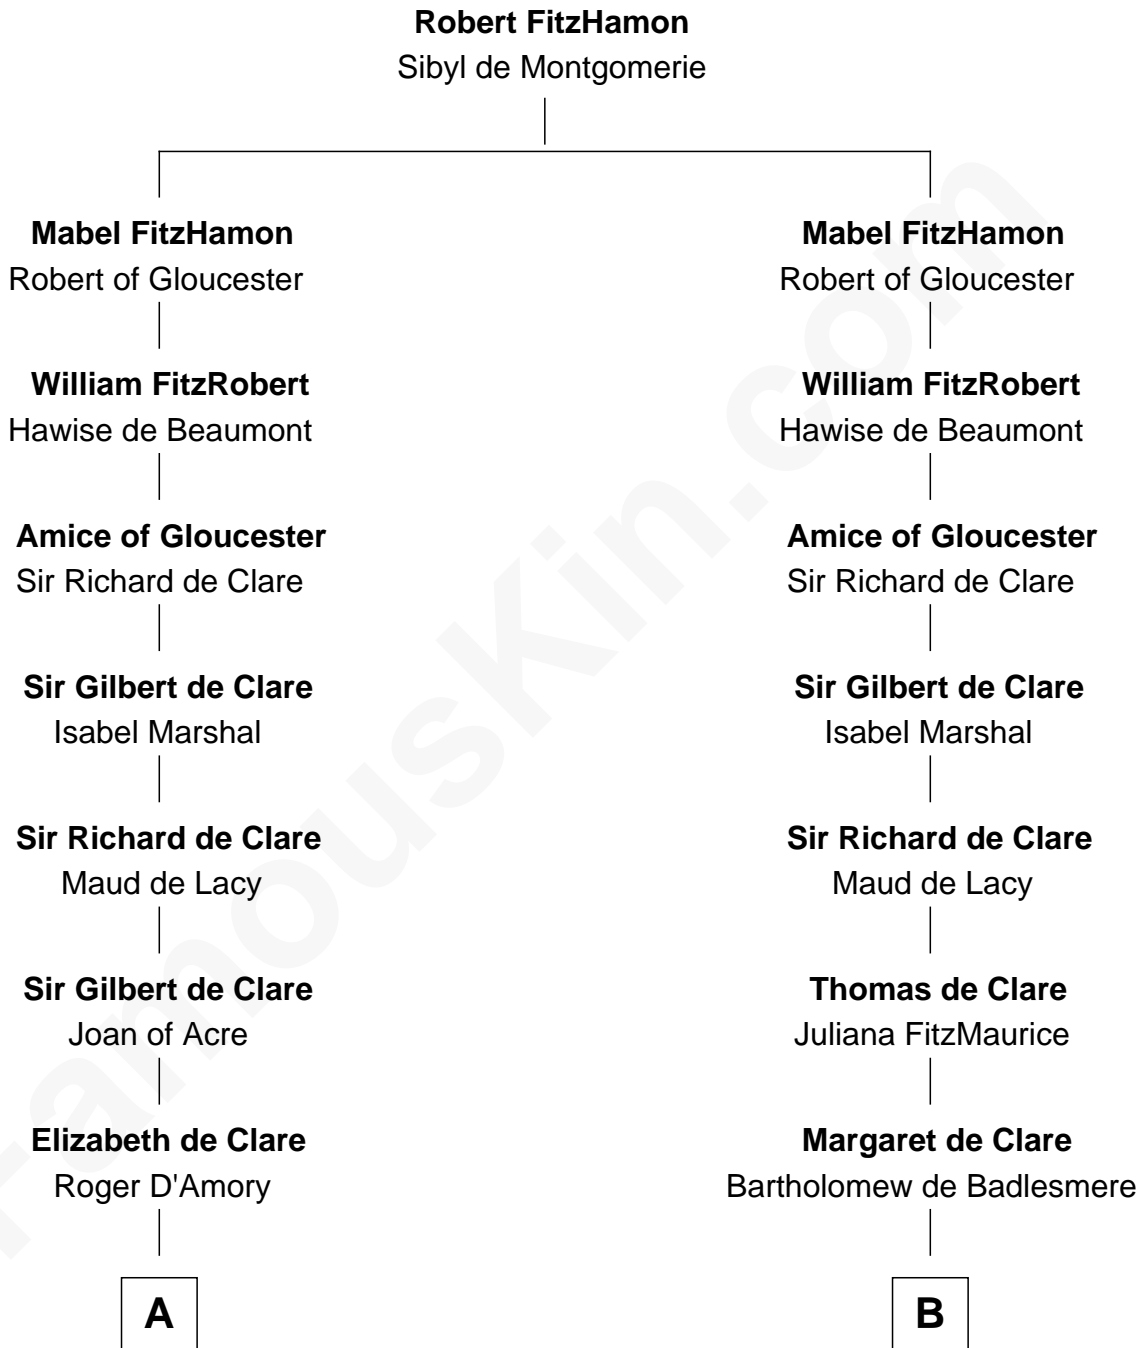

FamousKin.com

Relationship Chart of Fletcher Christian

Leader of the mutiny on the Bounty

20th cousin 1 time removed of

Richard Henry Lee

Signer of the Declaration of Independence

C

Mary Huddleston

John Senhouse

Humphrey Senhouse

Eleanor Kirkby

Bridget Senhouse

John Christian

Charles Christian

Anne Dixon

Fletcher Christian

Leader of the mutiny on the Bounty

D

Alice Eltonhead

Henry Corbin

Laetitia Corbin

Richard Lee

Gov. Thomas Lee

Hannah Ludwell