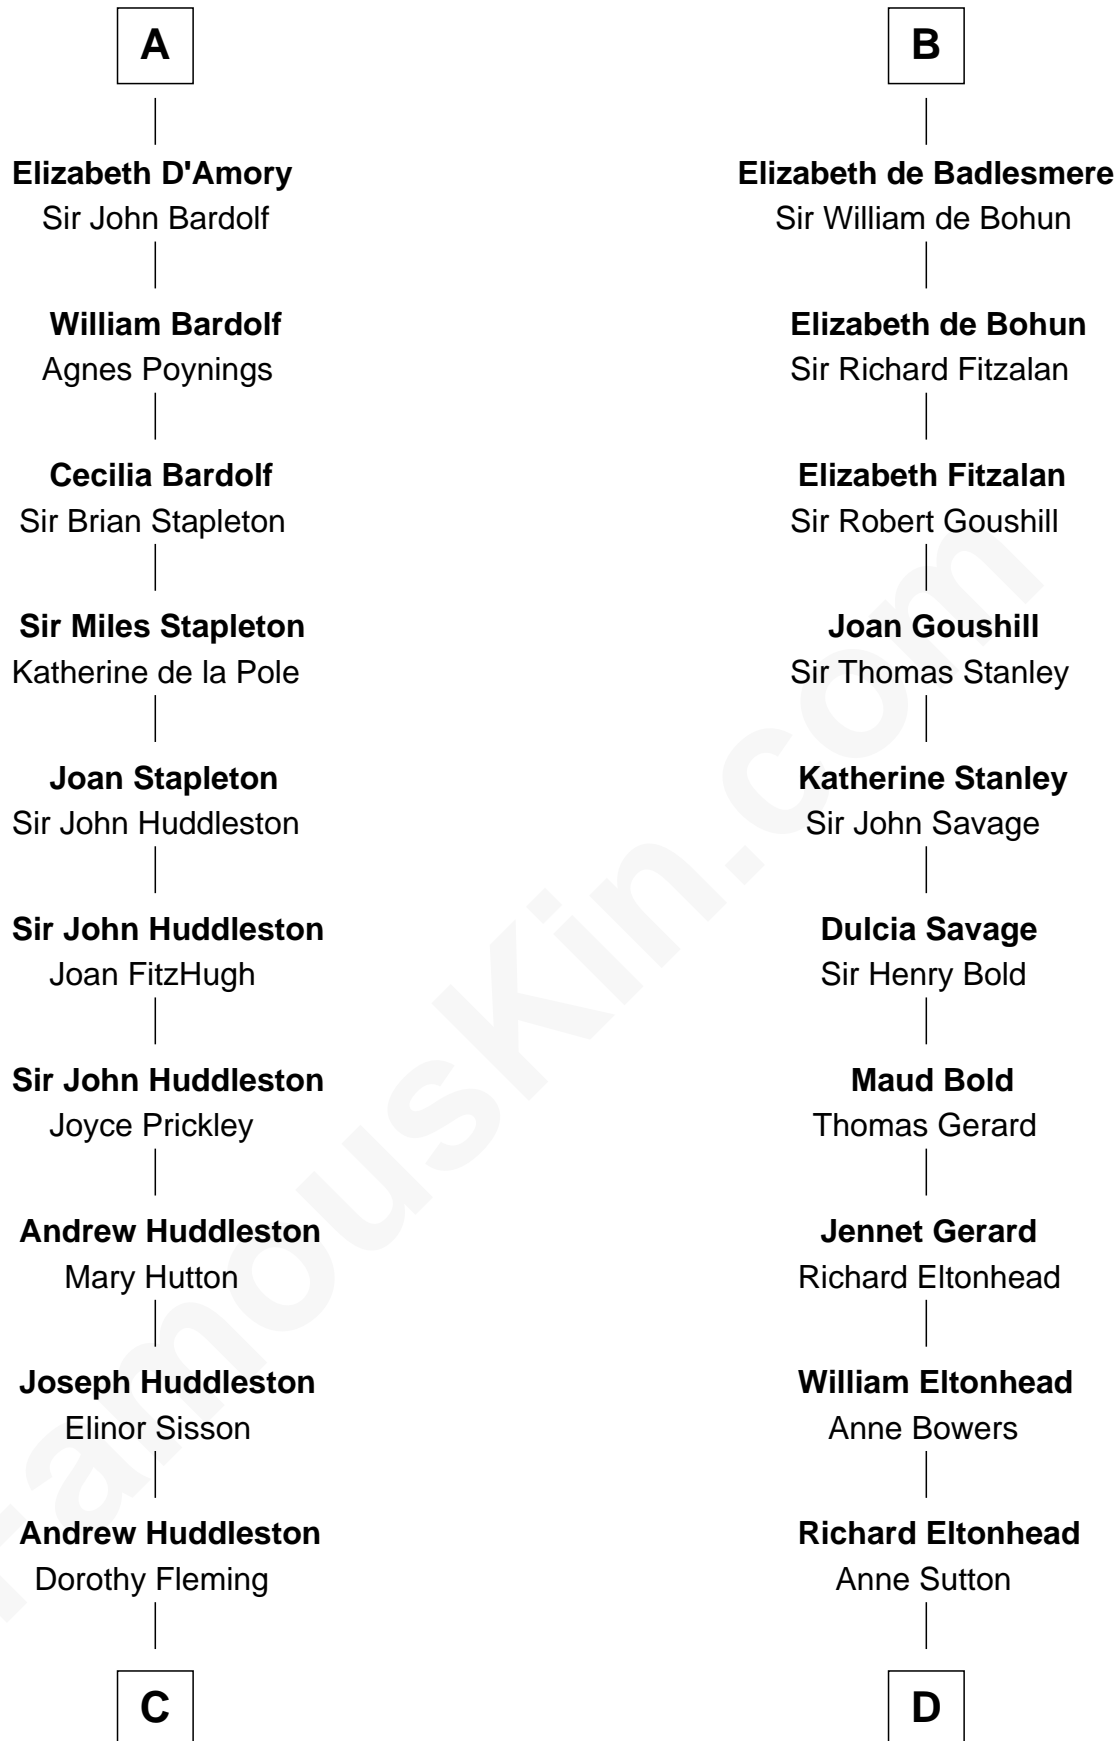

## Relationship Chart of Fletcher Christian

*Leader of the mutiny on the Bounty*

20th cousin 1 time removed of

**Richard Henry Lee**

*Signer of the Declaration of Independence*

Ralph de Gael

**C**

**Mary Huddleston**

John Senhouse

**Humphrey Senhouse**

Eleanor Kirkby

**Bridget Senhouse**

John Christian

**Charles Christian**

Anne Dixon

**Fletcher Christian**