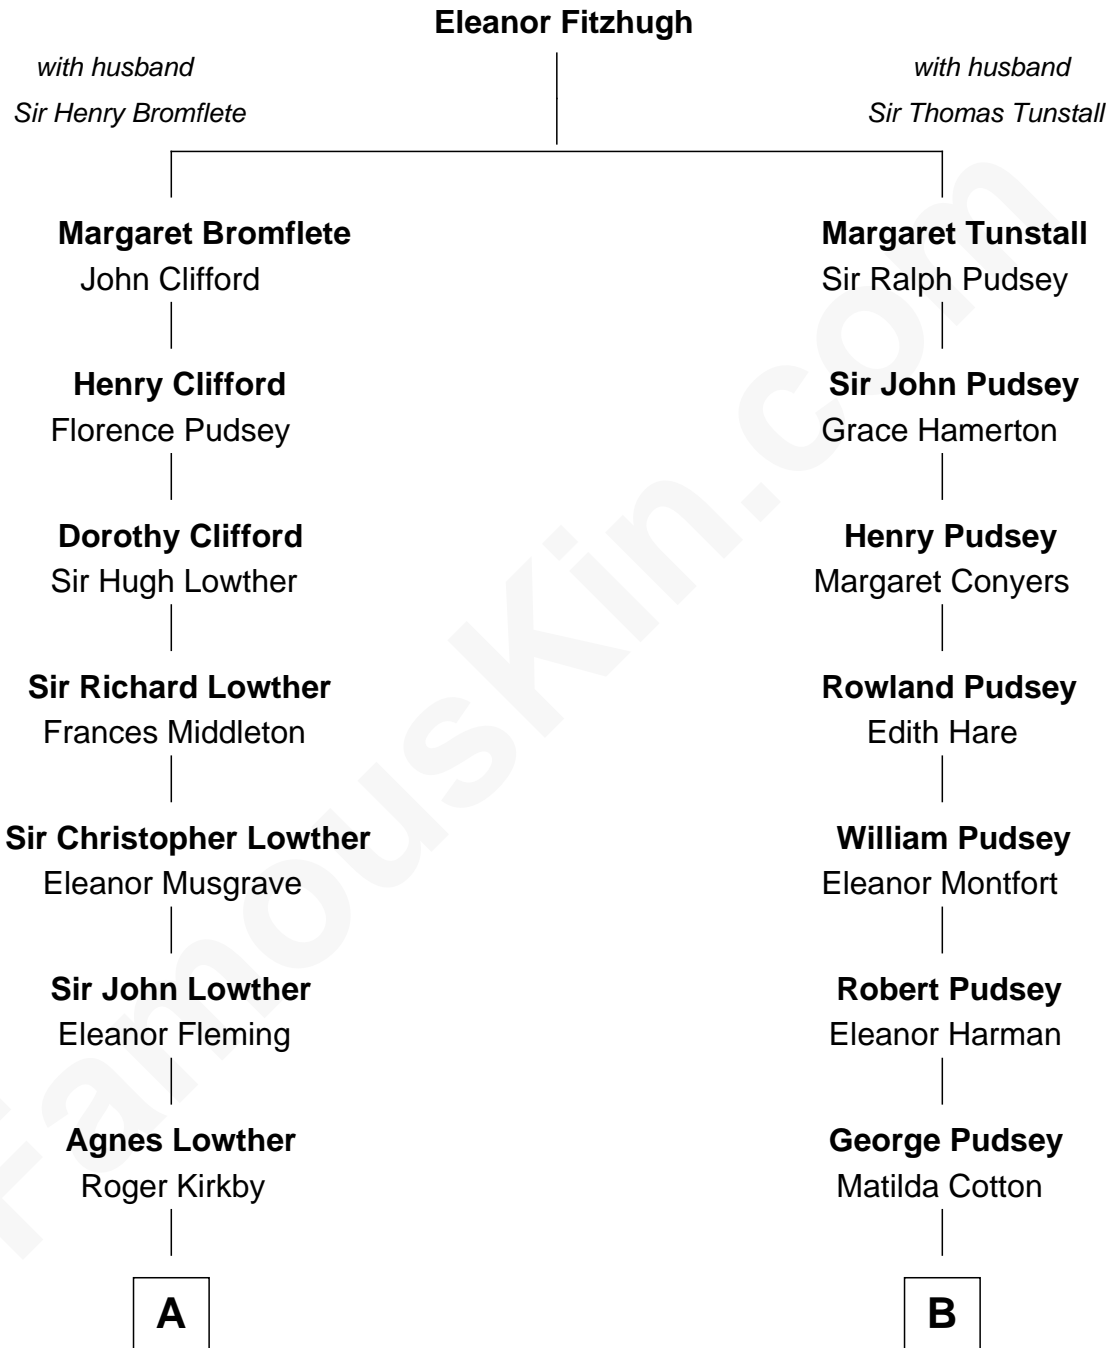

FamousKin.com

Relationship Chart of Fletcher Christian

Leader of the mutiny on the Bounty

11th cousin 1 time removed of

Richard Henry Lee

Signer of the Declaration of Independence

A

William Kirkby
Joanna Furness

Eleanor Kirkby
Humphrey Senhouse

Bridget Senhouse
John Christian

Charles Christian
Anne Dixon

Fletcher Christian
Leader of the mutiny on the Bounty

B

Dorothy Pudsey
Gawen Grosvenor

Winifred Grosvenor
Thomas Corbin