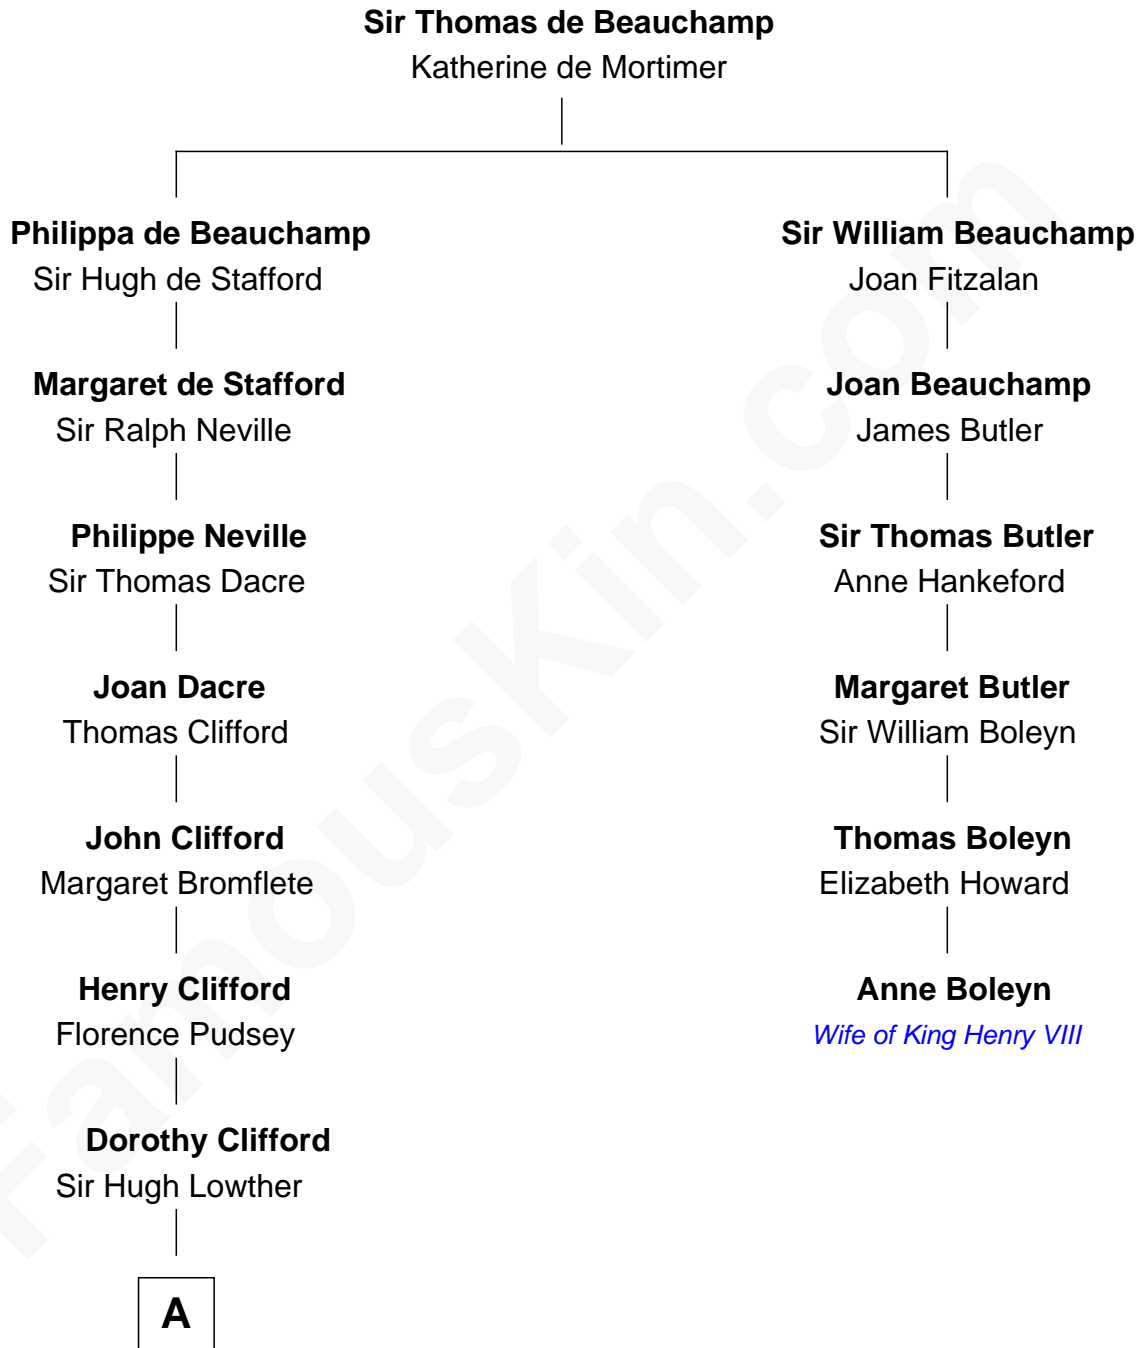

# FamousKin.com

## Relationship Chart of Fletcher Christian

Leader of the mutiny on the Bounty

5th cousin 10 times removed of

**Anne Boleyn**

2nd Wife of King Henry VIII

**A**

—  
**Sir Richard Lowther**

Frances Middleton

—  
**Sir Christopher Lowther**

Eleanor Musgrave

—  
**Sir John Lowther**

Eleanor Fleming

—  
**Agnes Lowther**

Roger Kirkby

—  
**William Kirkby**

Joanna Furness

—  
**Eleanor Kirkby**

Humphrey Senhouse

—  
**Bridget Senhouse**

John Christian

—  
**Charles Christian**

Anne Dixon

—  
**Fletcher Christian**

*Leader of the mutiny on the Bounty*