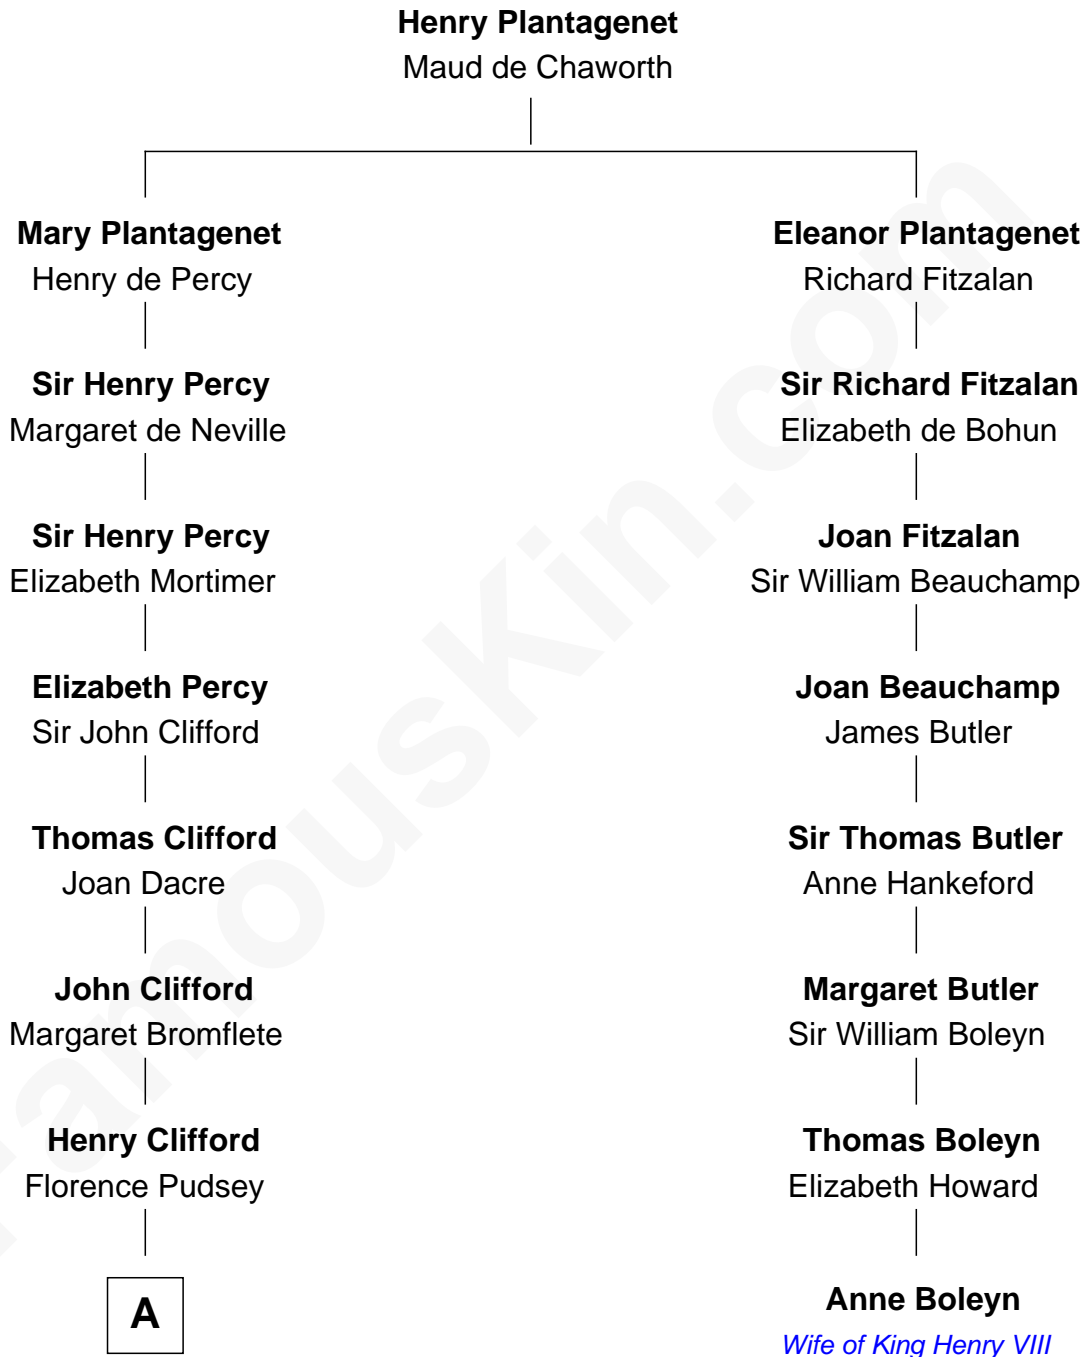

THE "BOUNTY" AT ANCHOR

FamousKin.com Relationship Chart of Fletcher Christian

Leader of the mutiny on the Bounty

7th cousin 9 times removed of

Anne Boleyn

2nd Wife of King Henry VIII

A

Dorothy Clifford

Sir Hugh Lowther

Sir Richard Lowther

Frances Middleton

Sir Christopher Lowther

Eleanor Musgrave

Sir John Lowther

Eleanor Fleming

Agnes Lowther

Anne Dixon

Fletcher Christian

Leader of the mutiny on the Bounty