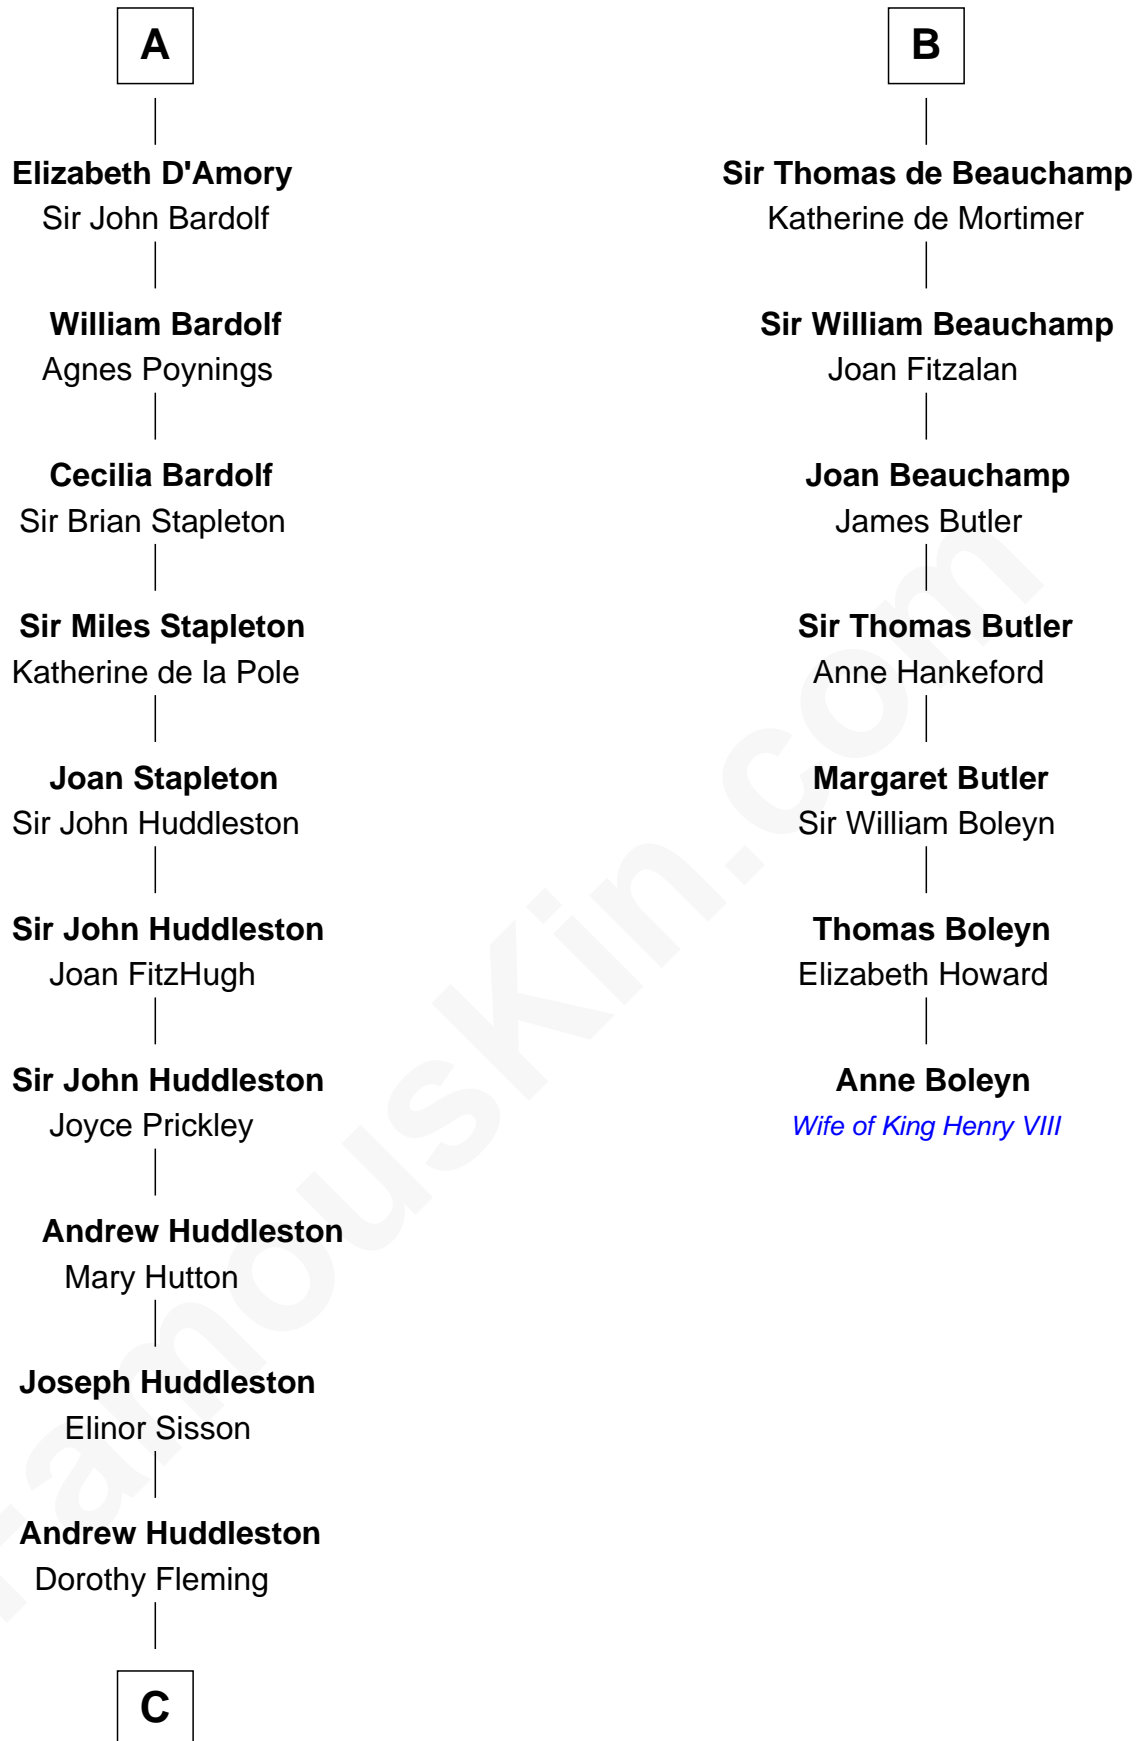

FamousKin.com

Relationship Chart of Fletcher Christian

Leader of the mutiny on the Bounty

13th cousin 8 times removed of

Anne Boleyn

2nd Wife of King Henry VIII

Muitchertach O'Toole
Cacht Inion Loigsig O'Morda

C

—
Mary Huddleston

John Senhouse

—
Humphrey Senhouse

Eleanor Kirkby

—
Bridget Senhouse

John Christian

—
Charles Christian

Anne Dixon

—
Fletcher Christian

Leader of the mutiny on the Bounty

FamousKin.com