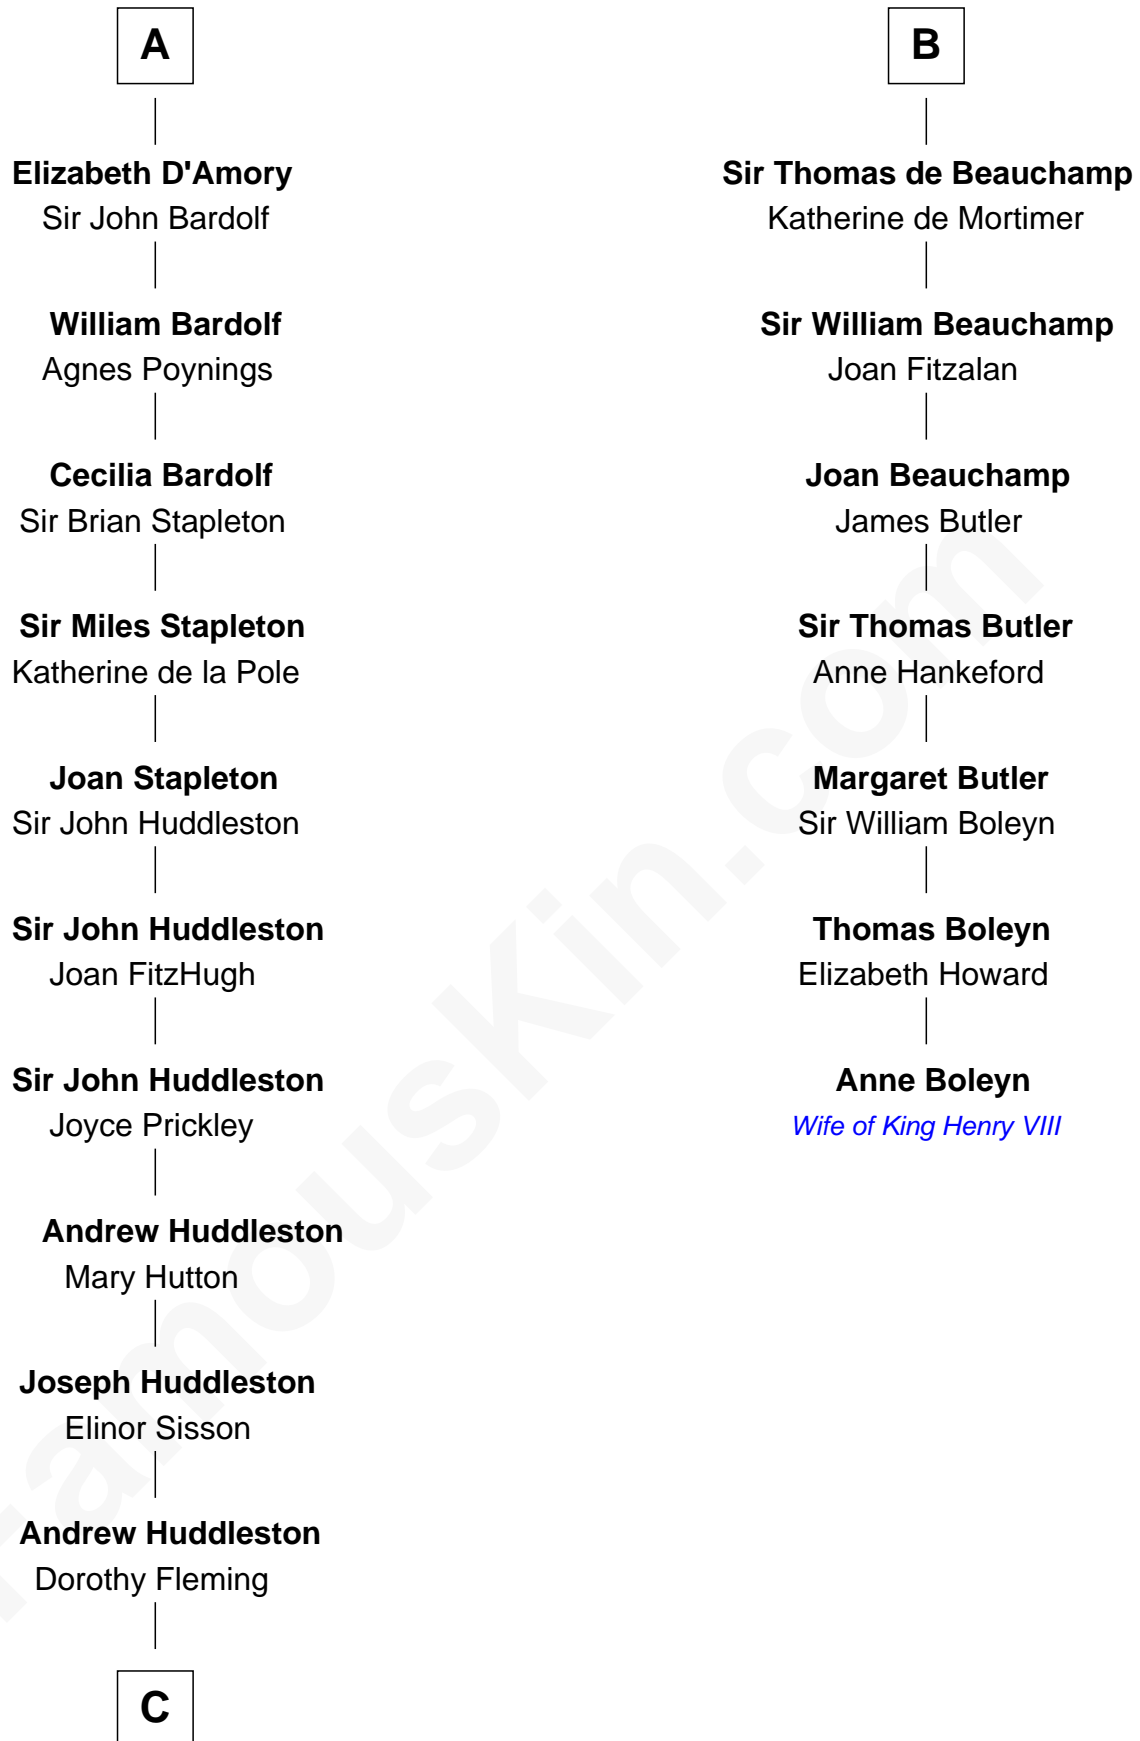

## Relationship Chart of Fletcher Christian

Leader of the mutiny on the Bounty

13th cousin 8 times removed of

**Anne Boleyn**

2nd Wife of King Henry VIII

**Enna MacMurrough**

**Dermot MacMurrough**

Mor O'Toole

**Sir Gilbert de Clare**

Joan of Acre

**Elizabeth de Clare**

Roger D'Amory

**A**

**Dermot MacMurrough**

Mor O'Toole

**Aoife MacMurrough**

Richard de Clare

**Isabel de Clare**

Sir William Marshal

**Maud Marshal**

Hugh le Bigod

**Isabel le Bigod**

Sir John FitzGeoffrey

**Maud FitzJohn**

William de Beauchamp

**Guy de Beauchamp**

Alice de Toeni

**B**

**C**

—  
**Mary Huddleston**

John Senhouse

—  
**Humphrey Senhouse**