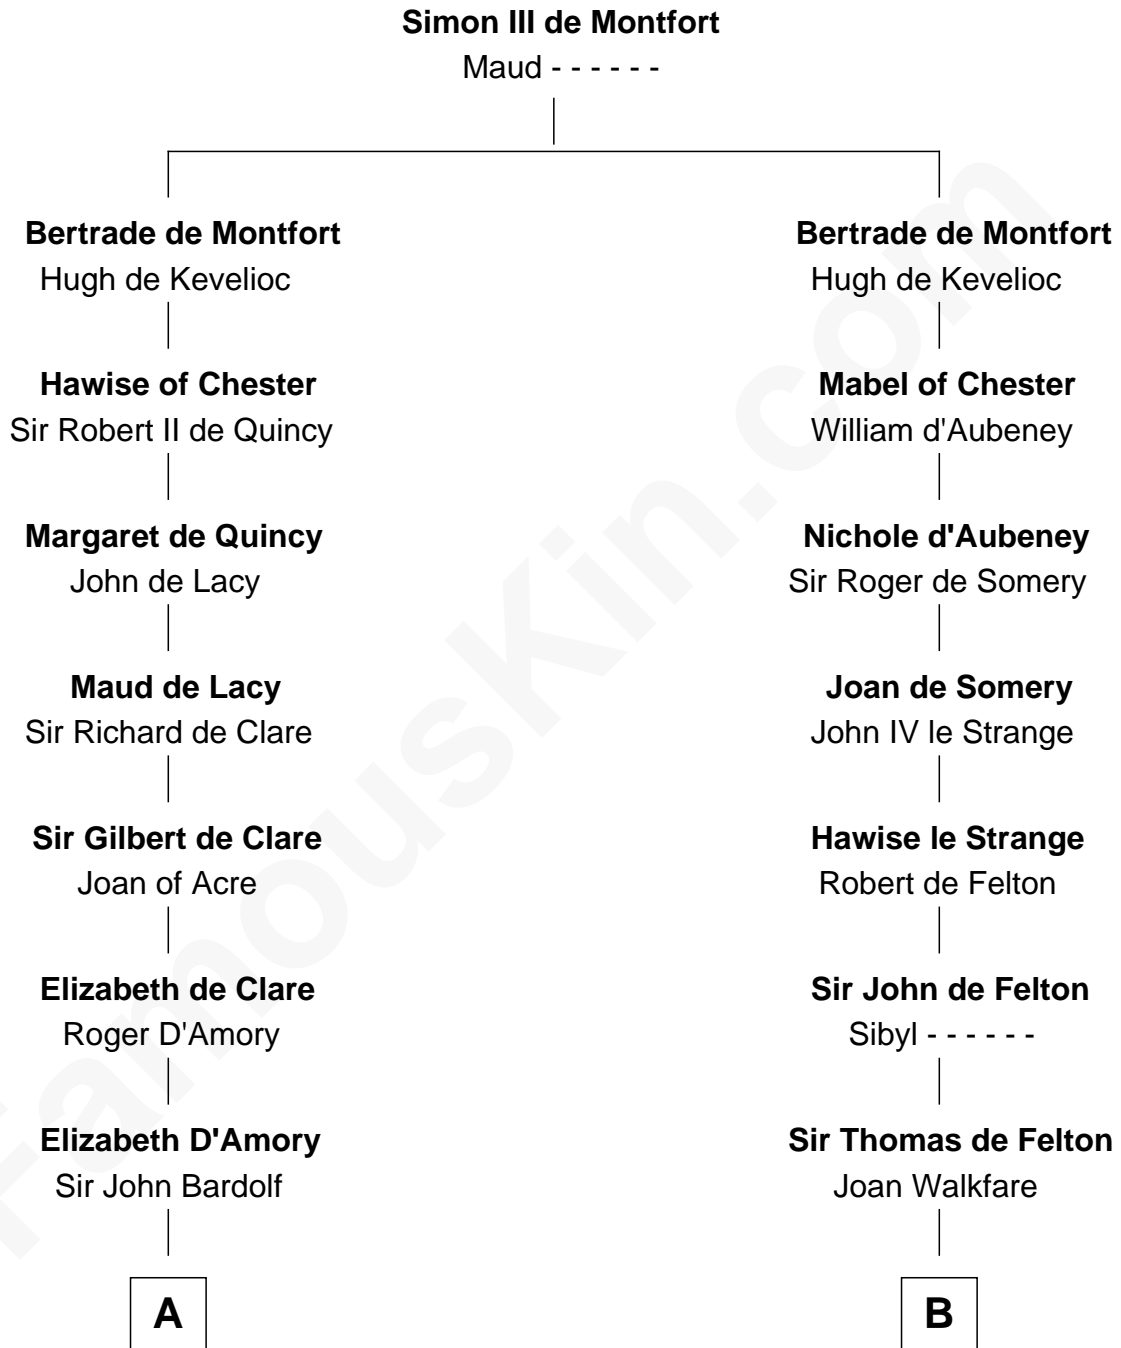

## Relationship Chart of Fletcher Christian

Leader of the mutiny on the Bounty

12th cousin 8 times removed of

**Anne Boleyn**

2nd Wife of King Henry VIII

**C**

—  
**Humphrey Senhouse**

Eleanor Kirkby

—  
**Bridget Senhouse**

John Christian

—  
**Charles Christian**

Anne Dixon

—  
**Fletcher Christian**

*Leader of the mutiny on the Bounty*

FamousKin.com