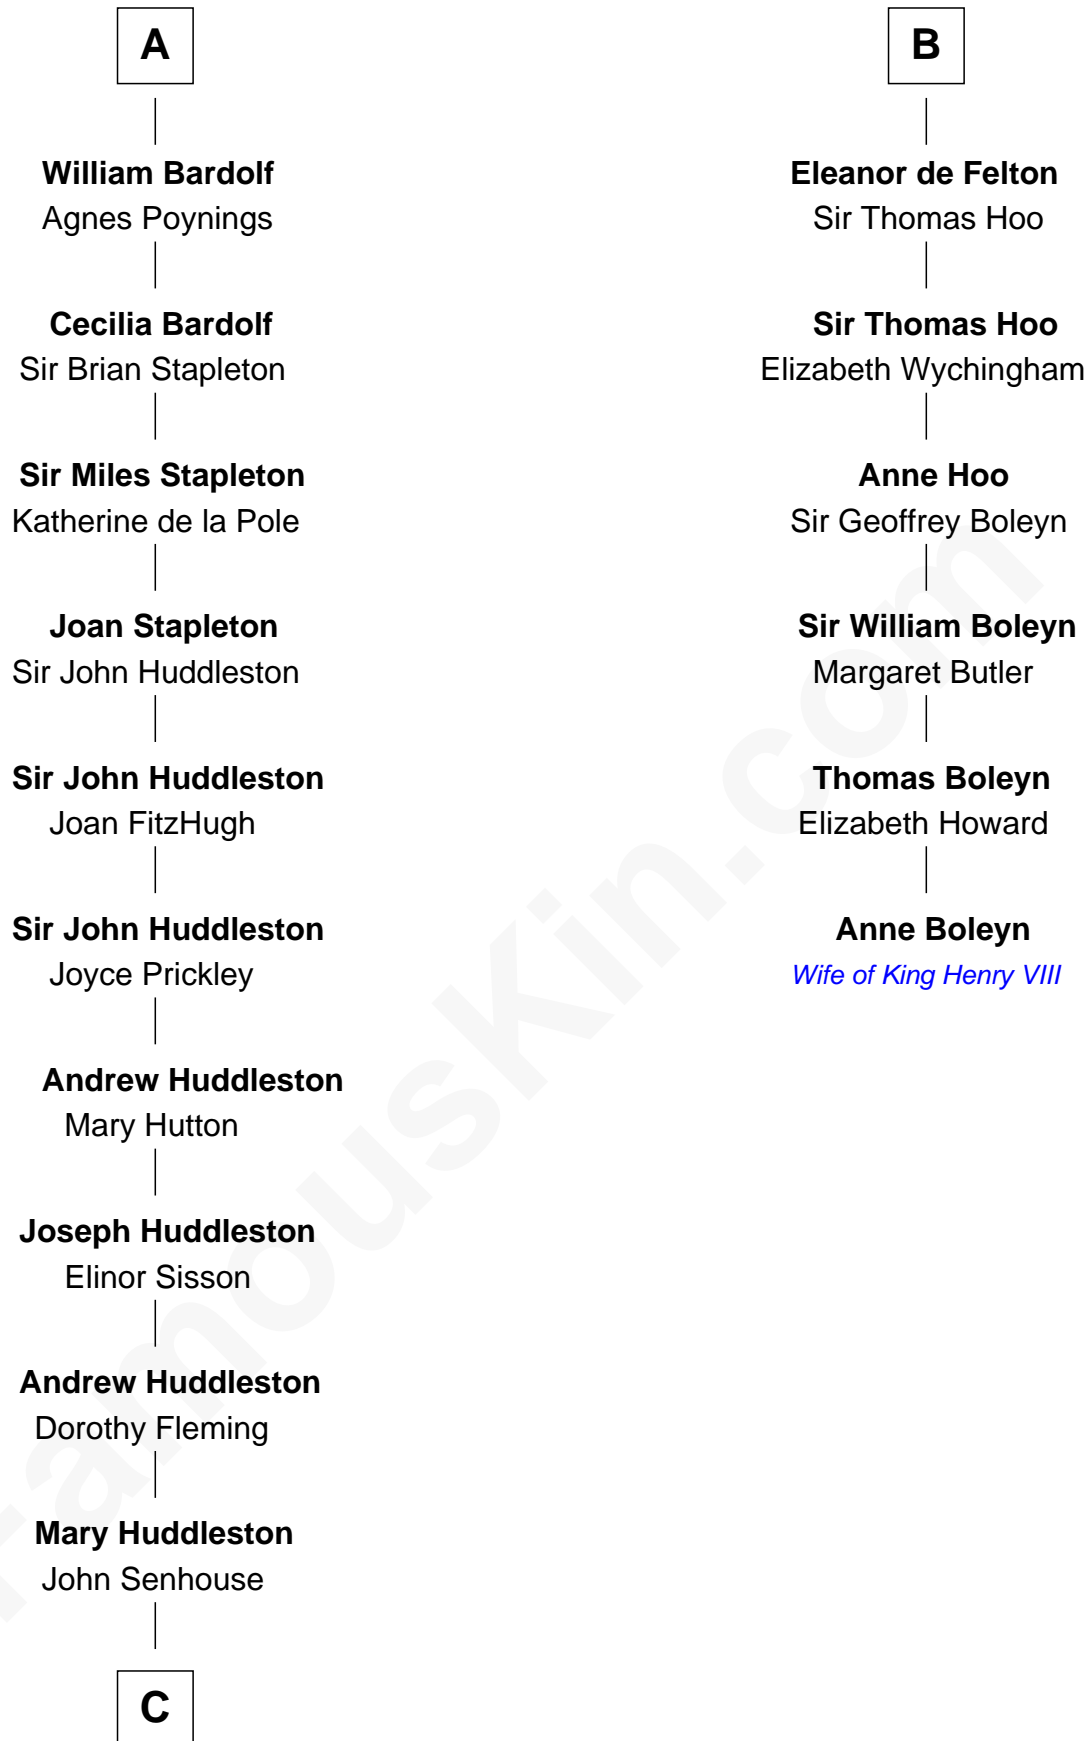

## Relationship Chart of Fletcher Christian

Leader of the mutiny on the Bounty

12th cousin 8 times removed of

**Anne Boleyn**

2nd Wife of King Henry VIII

**C**

—  
**Humphrey Senhouse**

Eleanor Kirkby

—  
**Bridget Senhouse**

John Christian

—  
**Charles Christian**

Anne Dixon

—  
**Fletcher Christian**

*Leader of the mutiny on the Bounty*

FamousKin.com