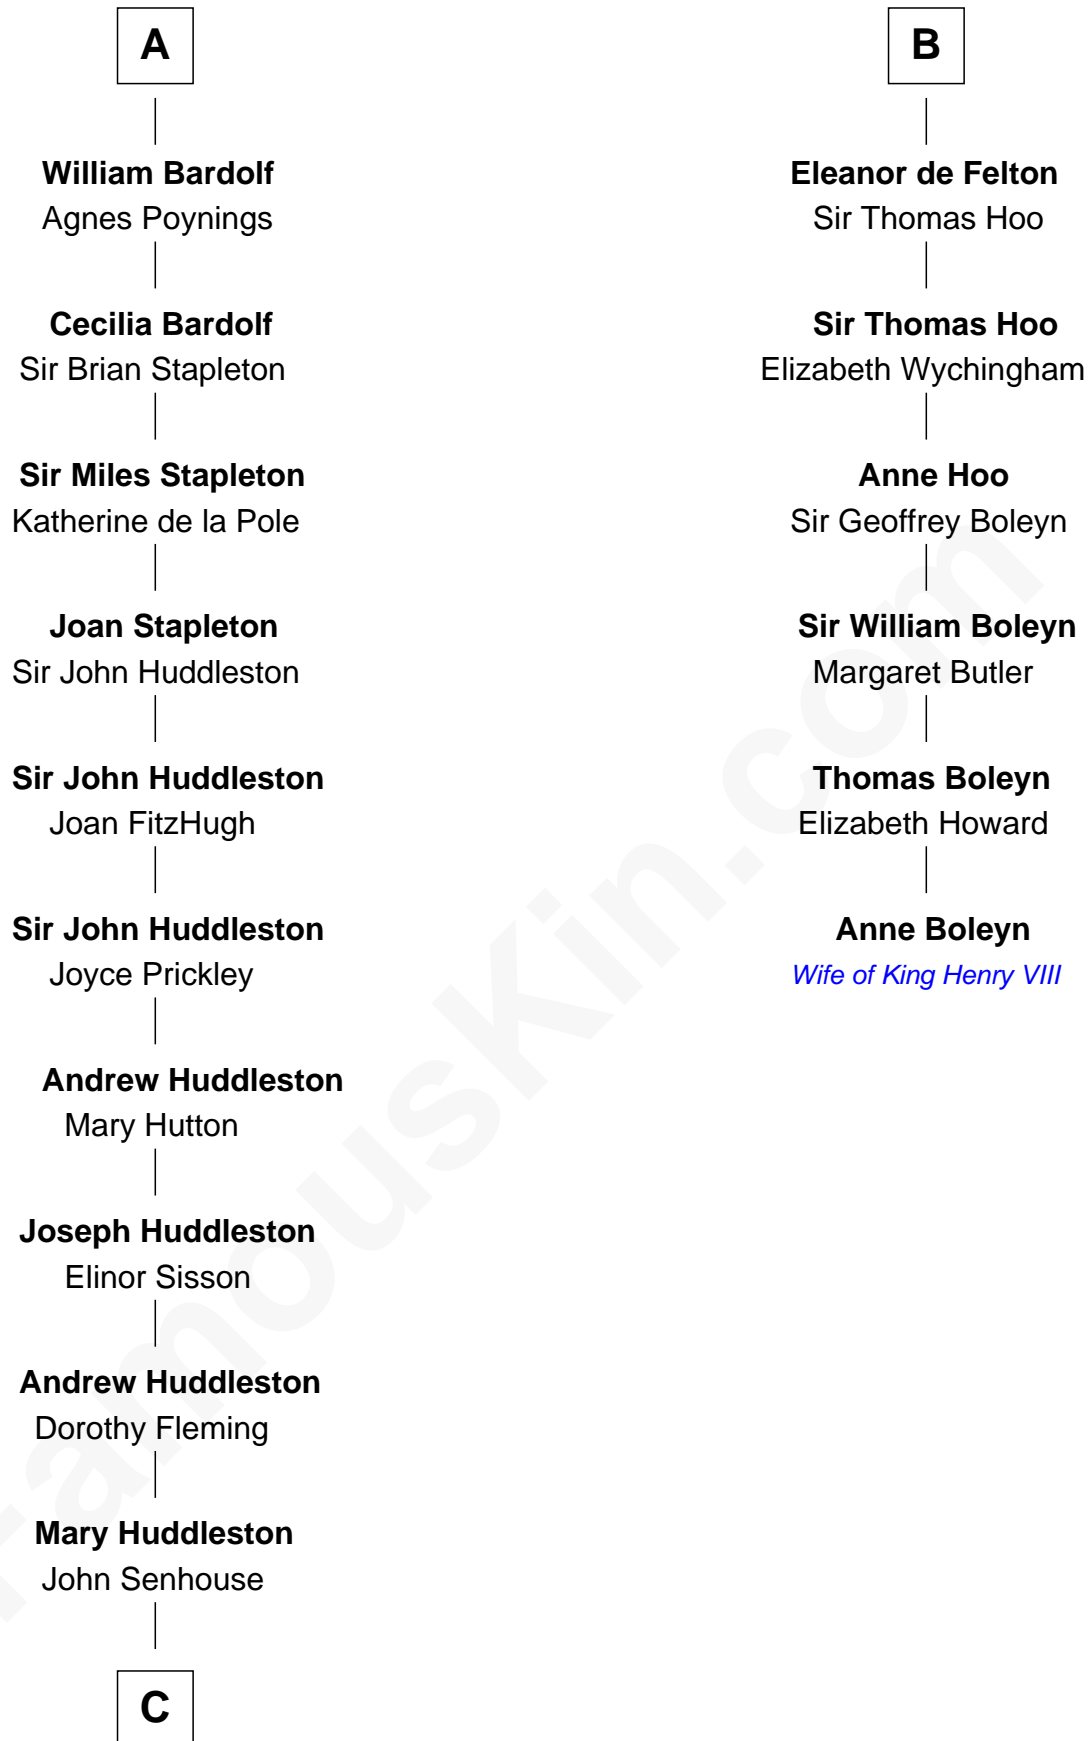

FamousKin.com

Relationship Chart of Fletcher Christian

Leader of the mutiny on the Bounty

12th cousin 8 times removed of

Anne Boleyn

2nd Wife of King Henry VIII

Sir Ranulf de Gernons

Maud of Gloucester