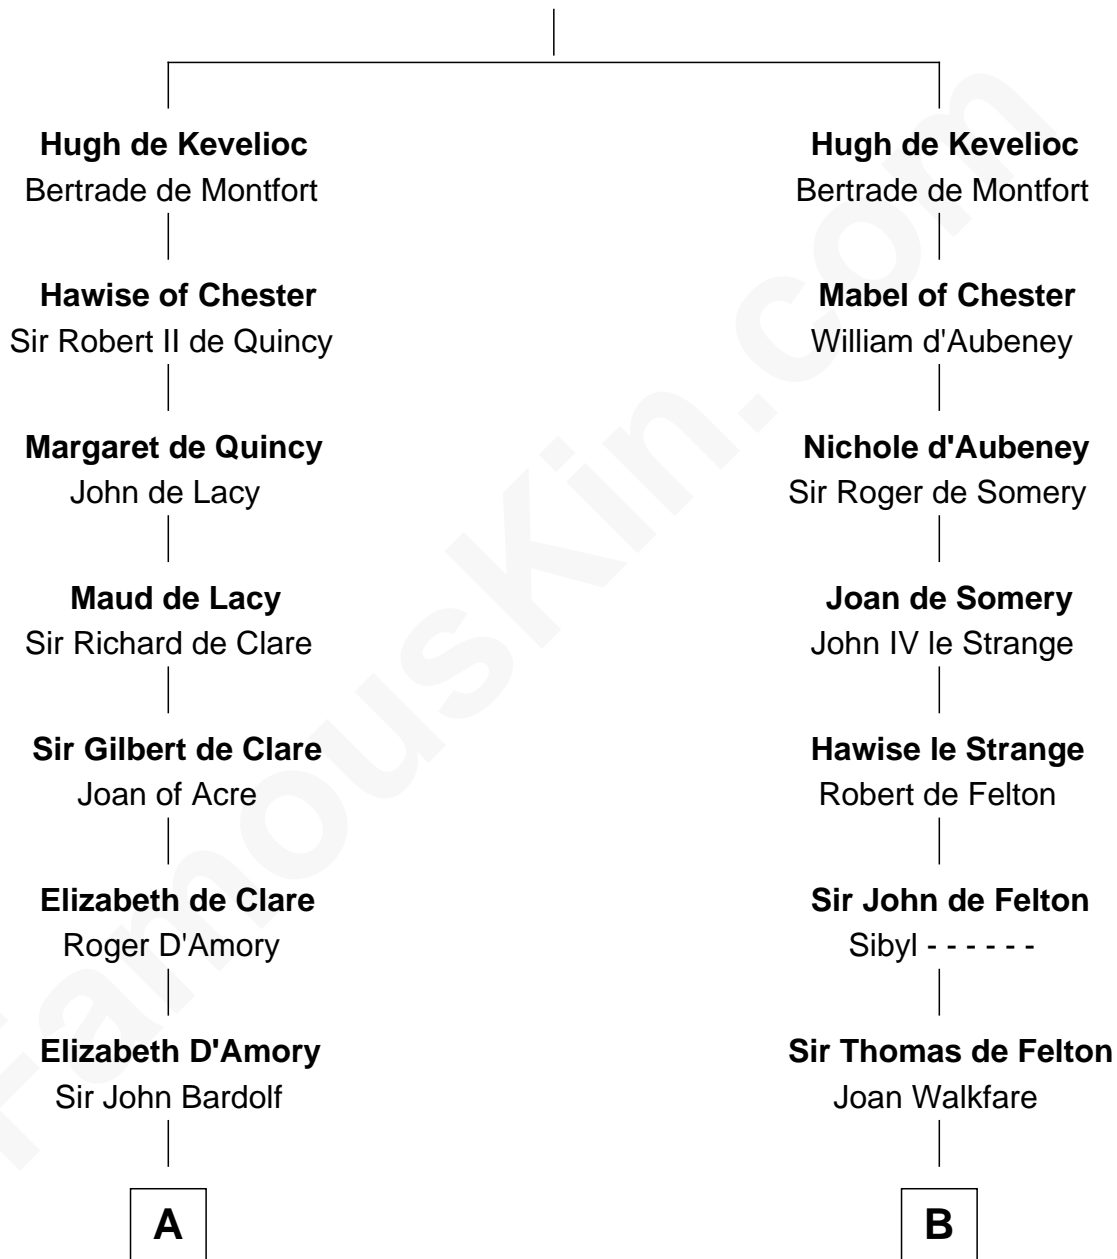

FamousKin.com

Relationship Chart of Fletcher Christian

Leader of the mutiny on the Bounty

12th cousin 8 times removed of

Anne Boleyn

2nd Wife of King Henry VIII

Sir Ranulf de Gernons

Maud of Gloucester

C

—
Humphrey Senhouse

Eleanor Kirkby

—
Bridget Senhouse

John Christian

—
Charles Christian

Anne Dixon

—
Fletcher Christian

Leader of the mutiny on the Bounty

FamousKin.com