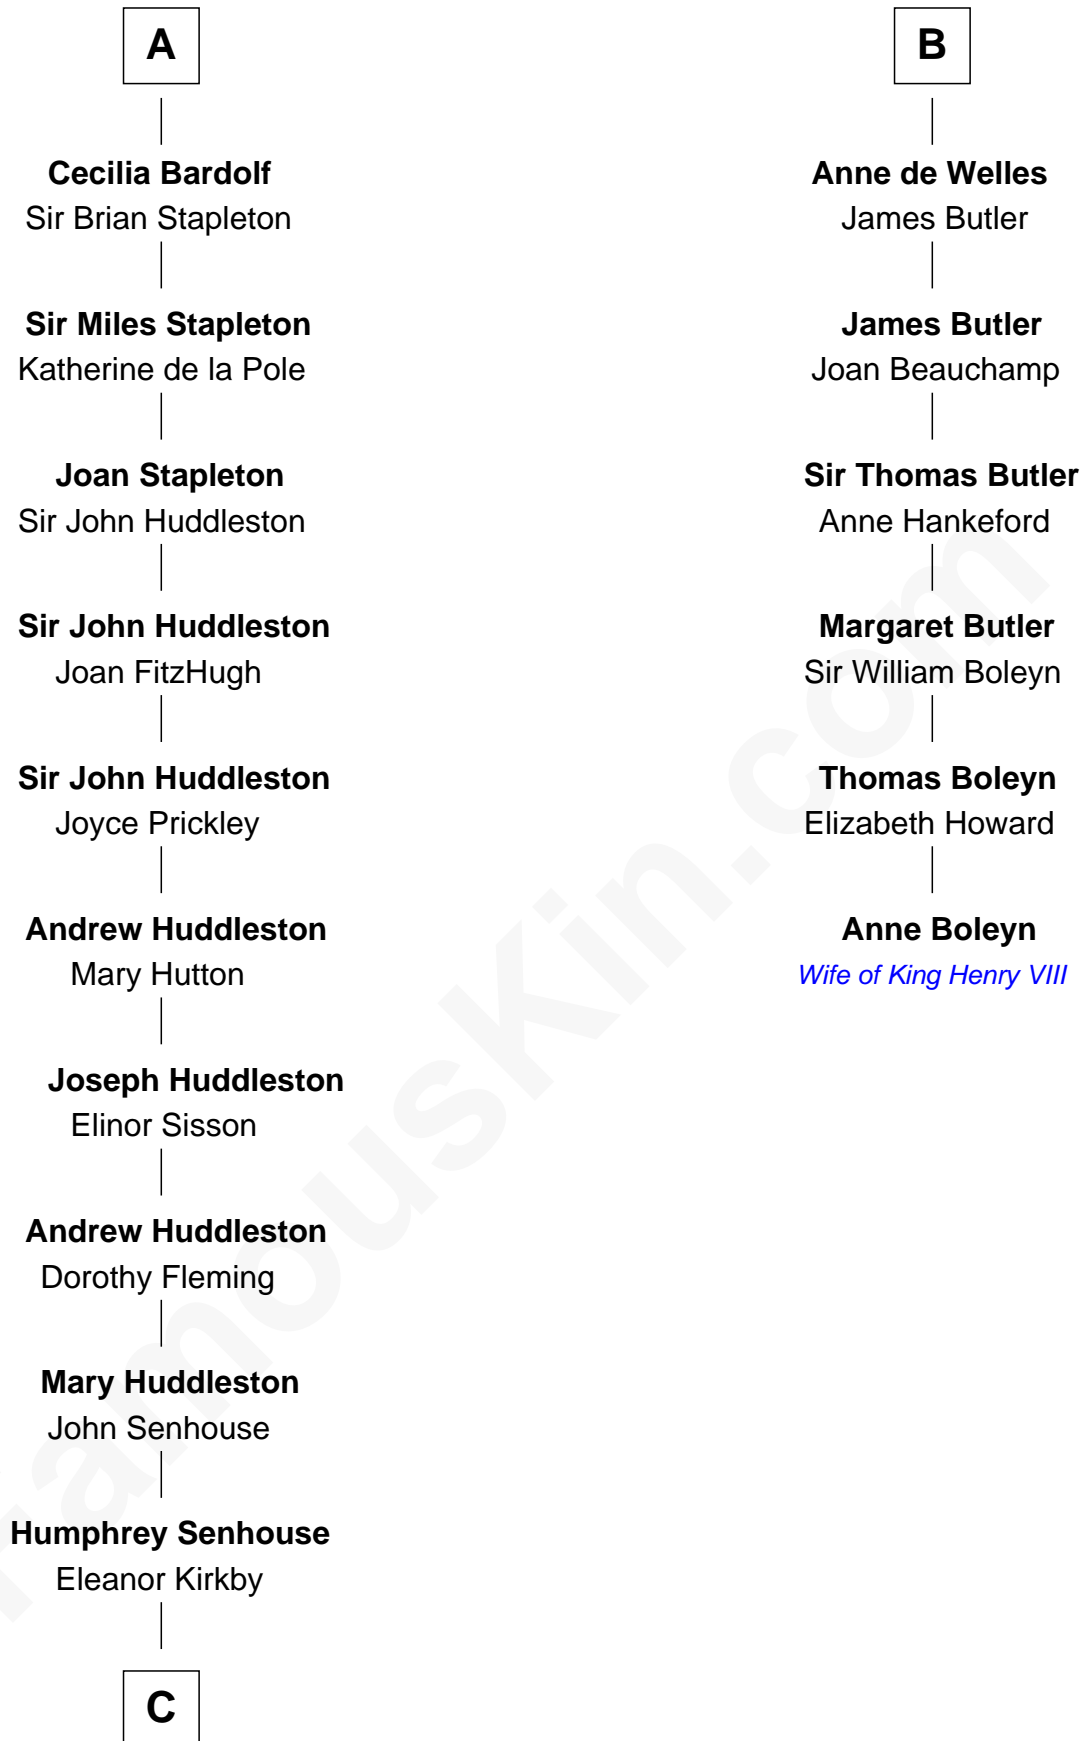

FamousKin.com

Relationship Chart of Fletcher Christian

Leader of the mutiny on the Bounty

12th cousin 7 times removed of

Anne Boleyn

2nd Wife of King Henry VIII

C

—
Bridget Senhouse

John Christian

—
Charles Christian

Anne Dixon

—
Fletcher Christian

Leader of the mutiny on the Bounty

FamousKin.com