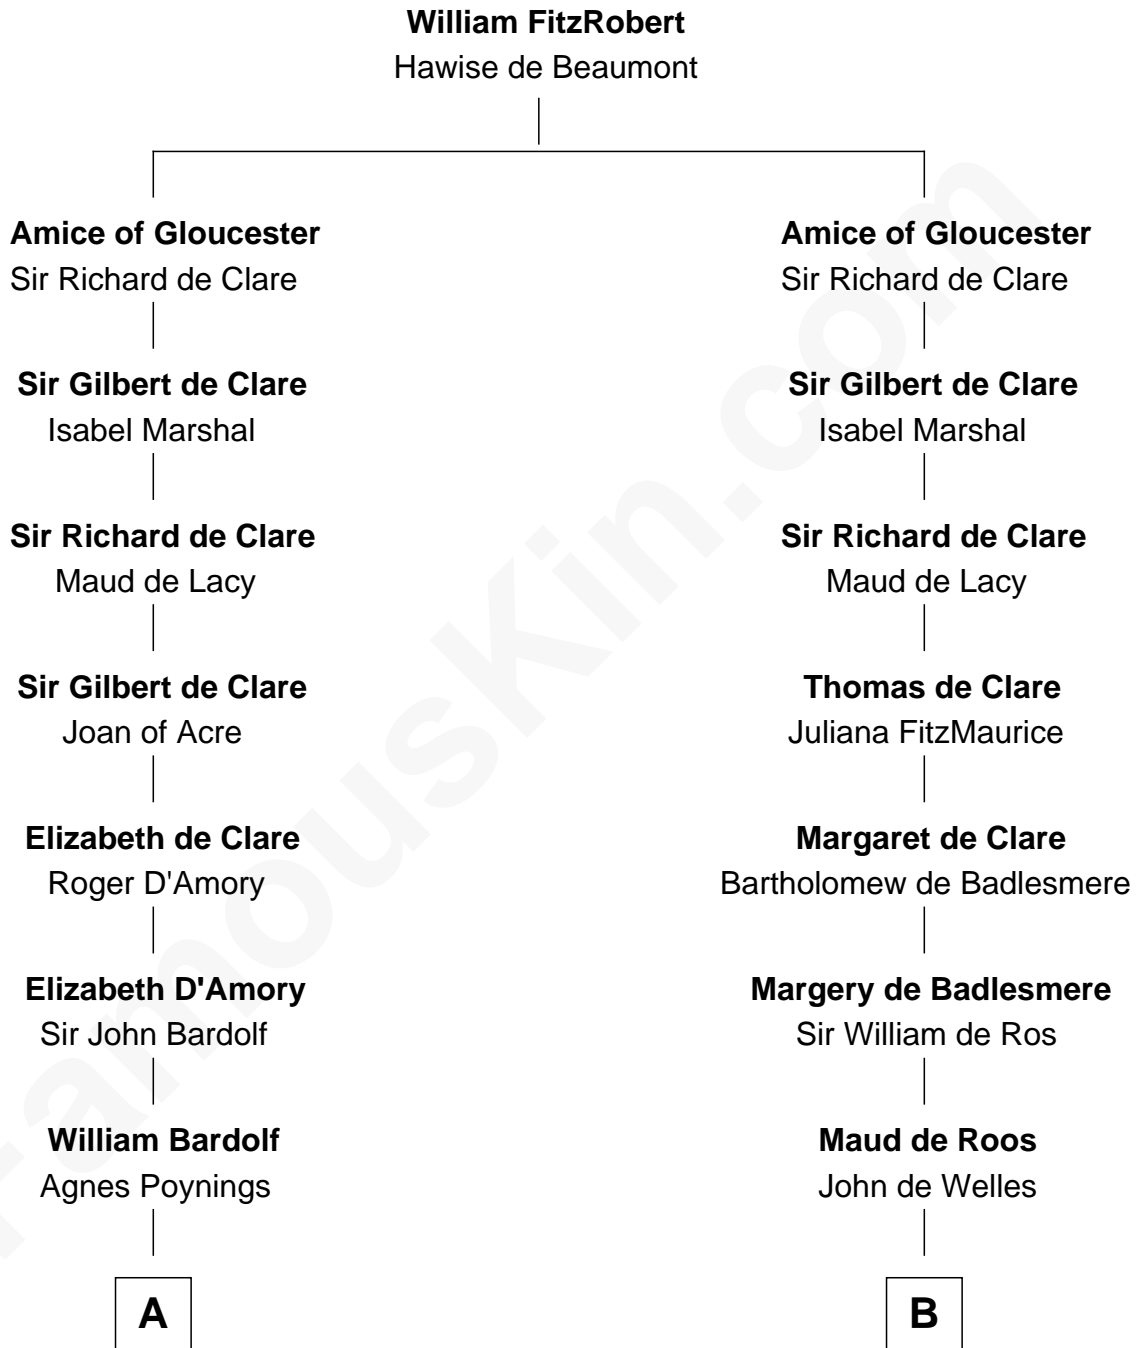

FamousKin.com

Relationship Chart of Fletcher Christian

Leader of the mutiny on the Bounty

12th cousin 7 times removed of

Anne Boleyn

2nd Wife of King Henry VIII

C

—
Bridget Senhouse

John Christian

—
Charles Christian

Anne Dixon

—
Fletcher Christian

Leader of the mutiny on the Bounty

FamousKin.com