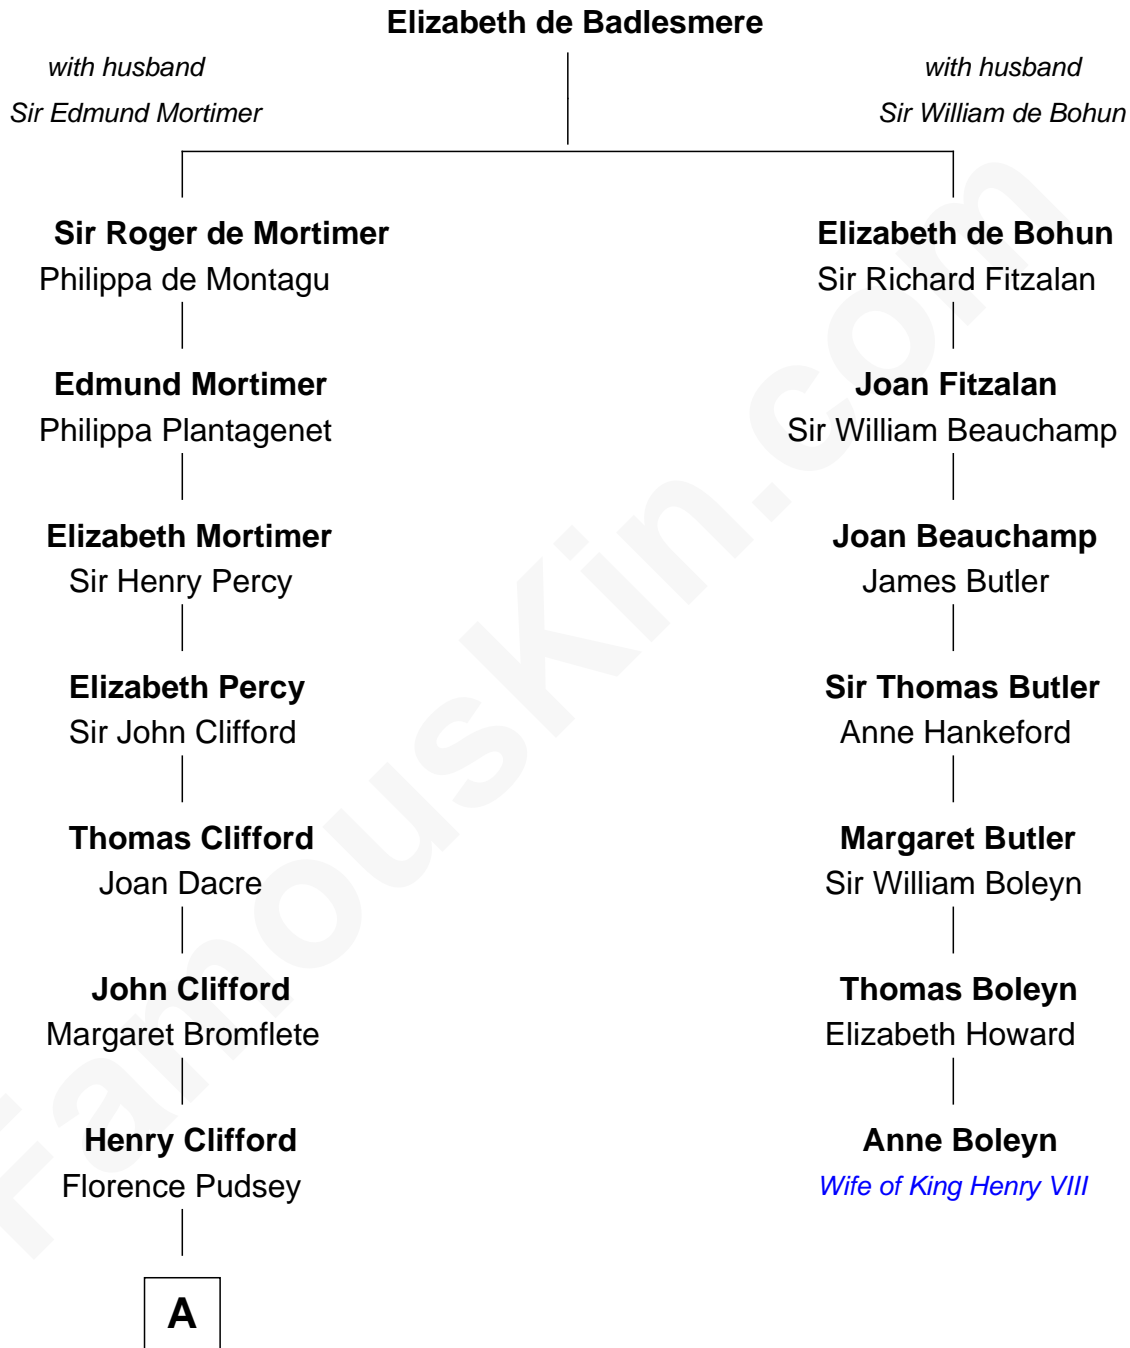

# FamousKin.com

## Relationship Chart of Fletcher Christian

Leader of the mutiny on the Bounty

6th cousin 10 times removed of

**Anne Boleyn**

2nd Wife of King Henry VIII

**A**

**Dorothy Clifford**

Sir Hugh Lowther

**Sir Richard Lowther**

Frances Middleton

**Sir Christopher Lowther**

Eleanor Musgrave

**Sir John Lowther**

Eleanor Fleming

**Agnes Lowther**

Roger Kirkby

**Fletcher Christian**

*Leader of the mutiny on the Bounty*