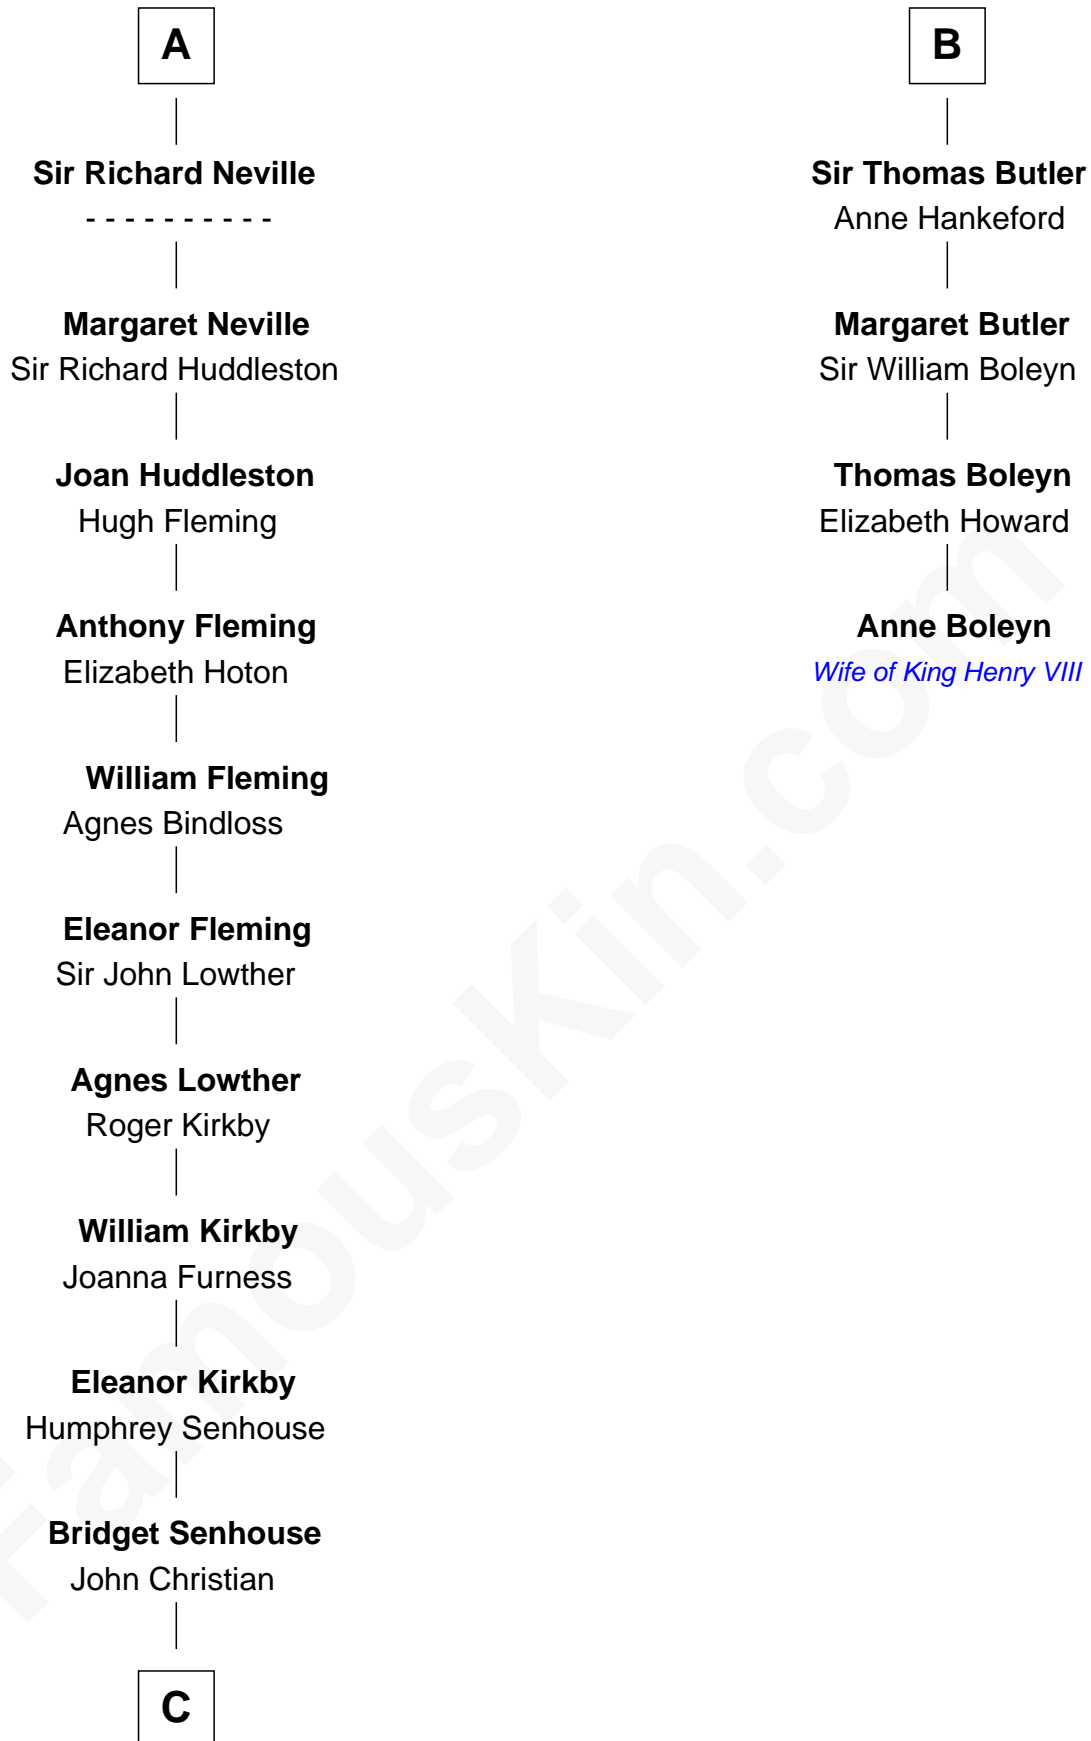

## Relationship Chart of Fletcher Christian

Leader of the mutiny on the Bounty

10th cousin 8 times removed of

**Anne Boleyn**

2nd Wife of King Henry VIII

**C**

Charles Christian

Anne Dixon

Fletcher Christian

*Leader of the mutiny on the Bounty*

FamousKin.com