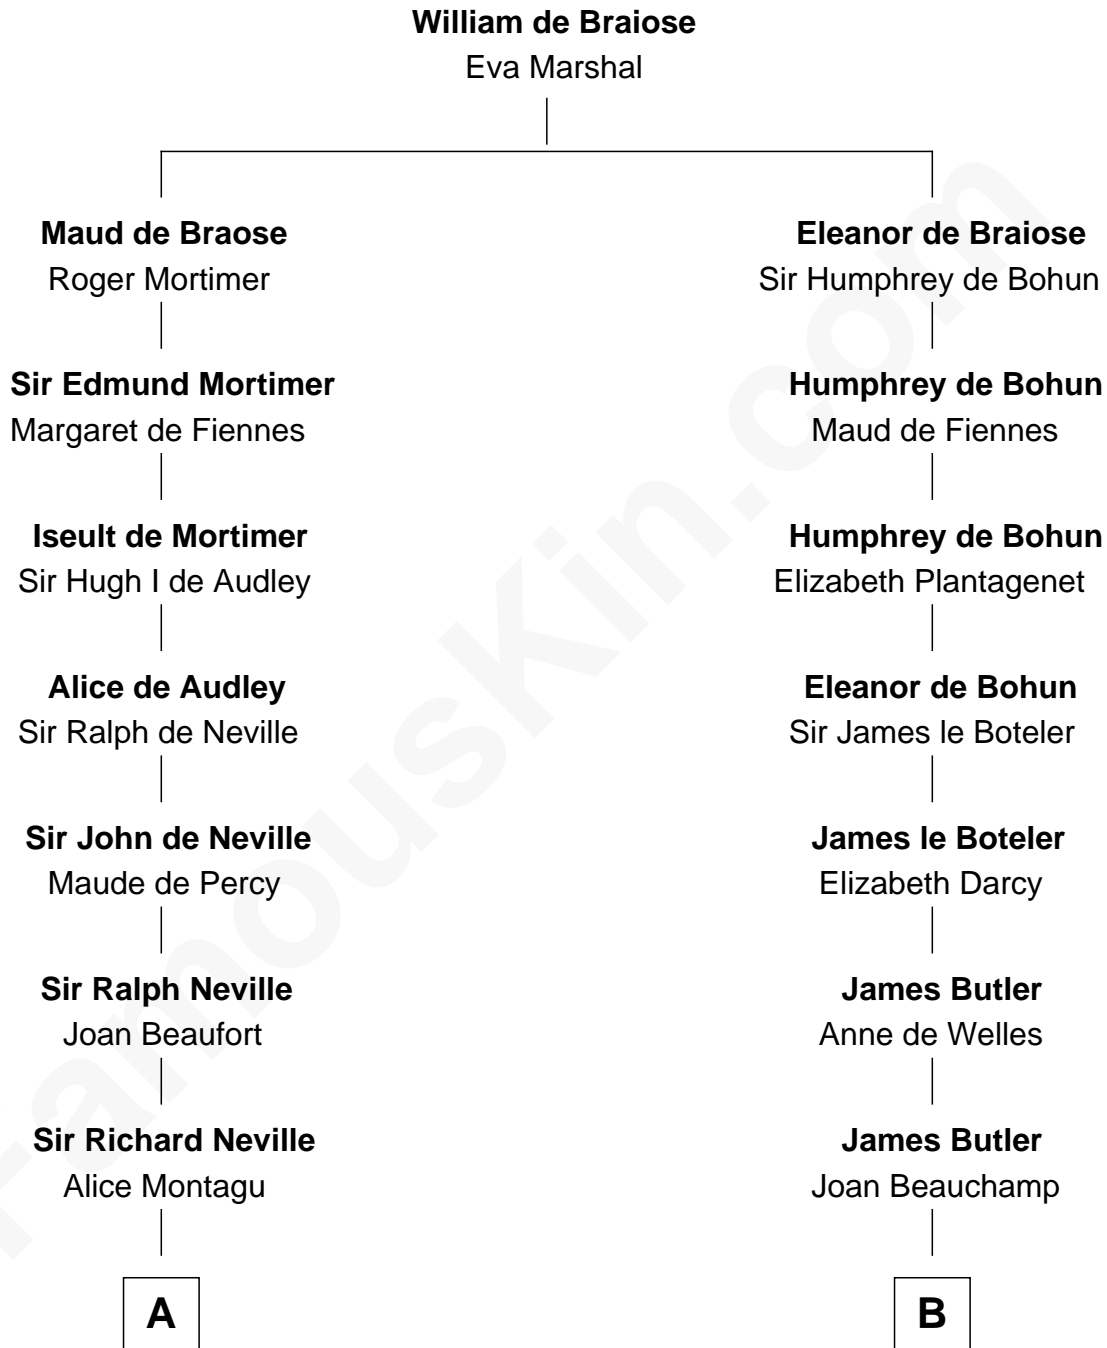

## Relationship Chart of Fletcher Christian

Leader of the mutiny on the Bounty

10th cousin 8 times removed of

**Anne Boleyn**

2nd Wife of King Henry VIII

**C**

Charles Christian

Anne Dixon

Fletcher Christian

*Leader of the mutiny on the Bounty*

FamousKin.com