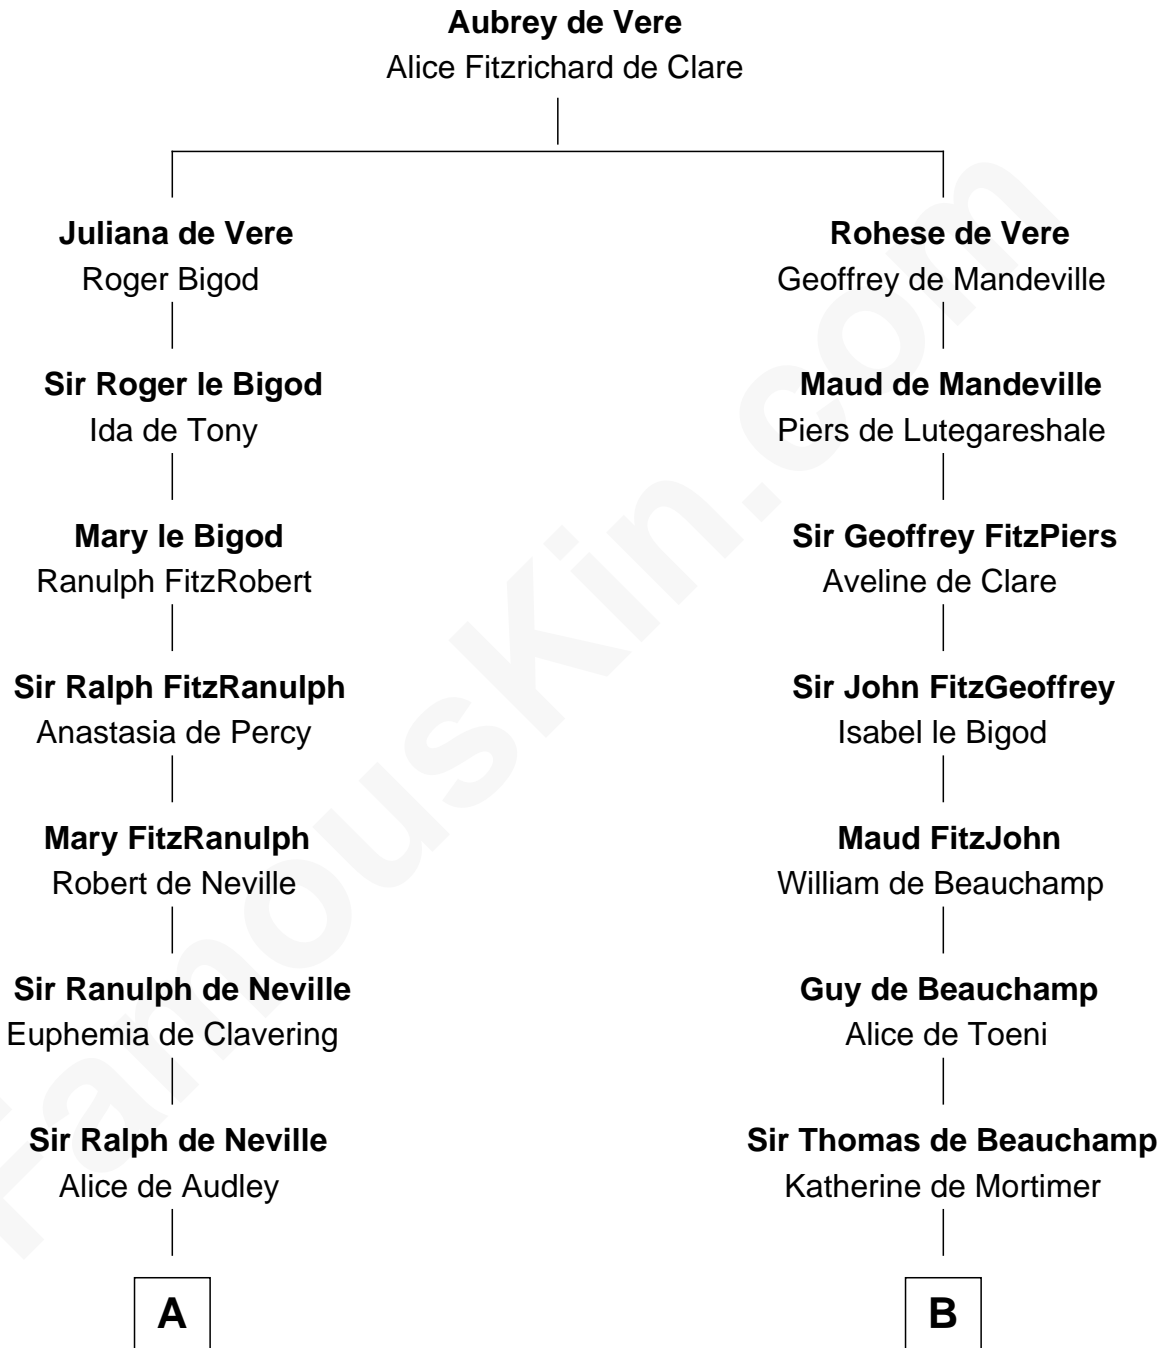

## Relationship Chart of Fletcher Christian

Leader of the mutiny on the Bounty

12th cousin 9 times removed of

**Anne Boleyn**

2nd Wife of King Henry VIII

**C**

William Kirkby  
Joanna Furness

Eleanor Kirkby  
Humphrey Senhouse

Bridget Senhouse  
John Christian

Charles Christian  
Anne Dixon

Fletcher Christian  
*Leader of the mutiny on the Bounty*