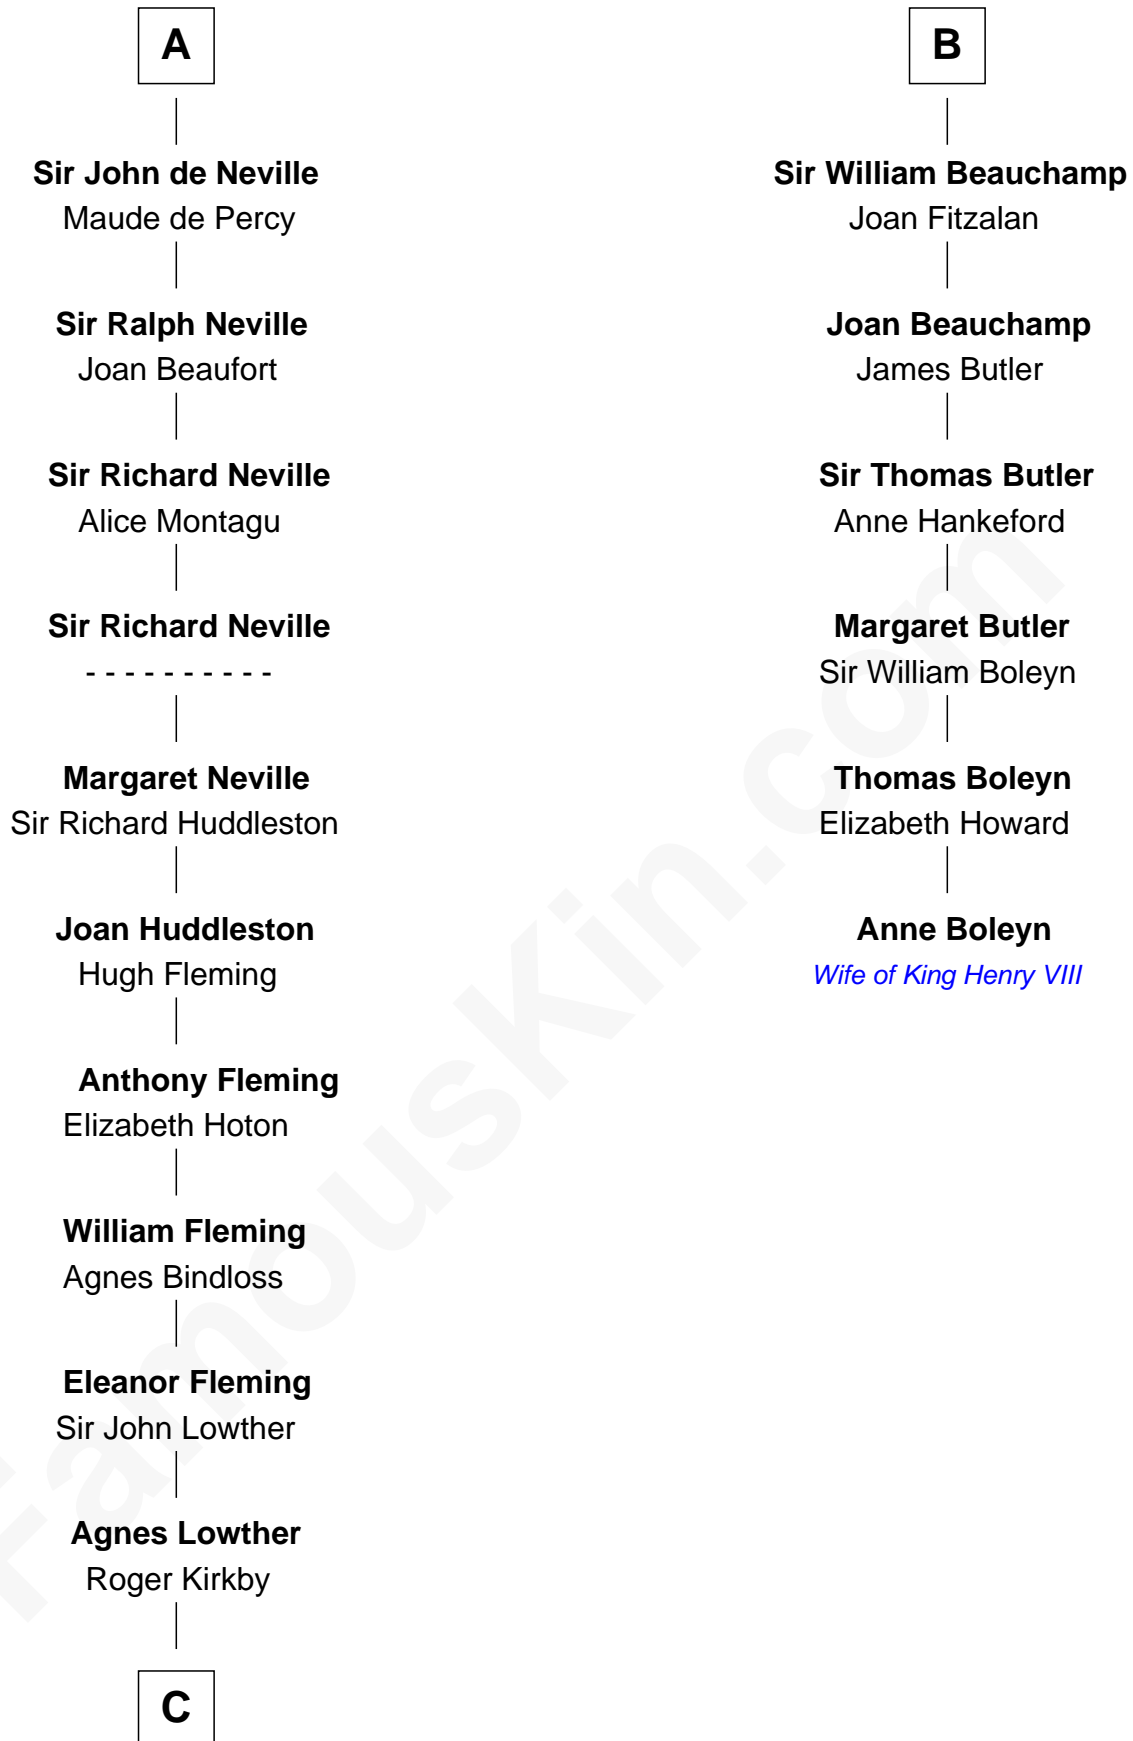

## Relationship Chart of Fletcher Christian

Leader of the mutiny on the Bounty

12th cousin 9 times removed of

**Anne Boleyn**

2nd Wife of King Henry VIII

**C**

William Kirkby  
Joanna Furness

Eleanor Kirkby  
Humphrey Senhouse

Bridget Senhouse  
John Christian

Charles Christian  
Anne Dixon

Fletcher Christian  
*Leader of the mutiny on the Bounty*