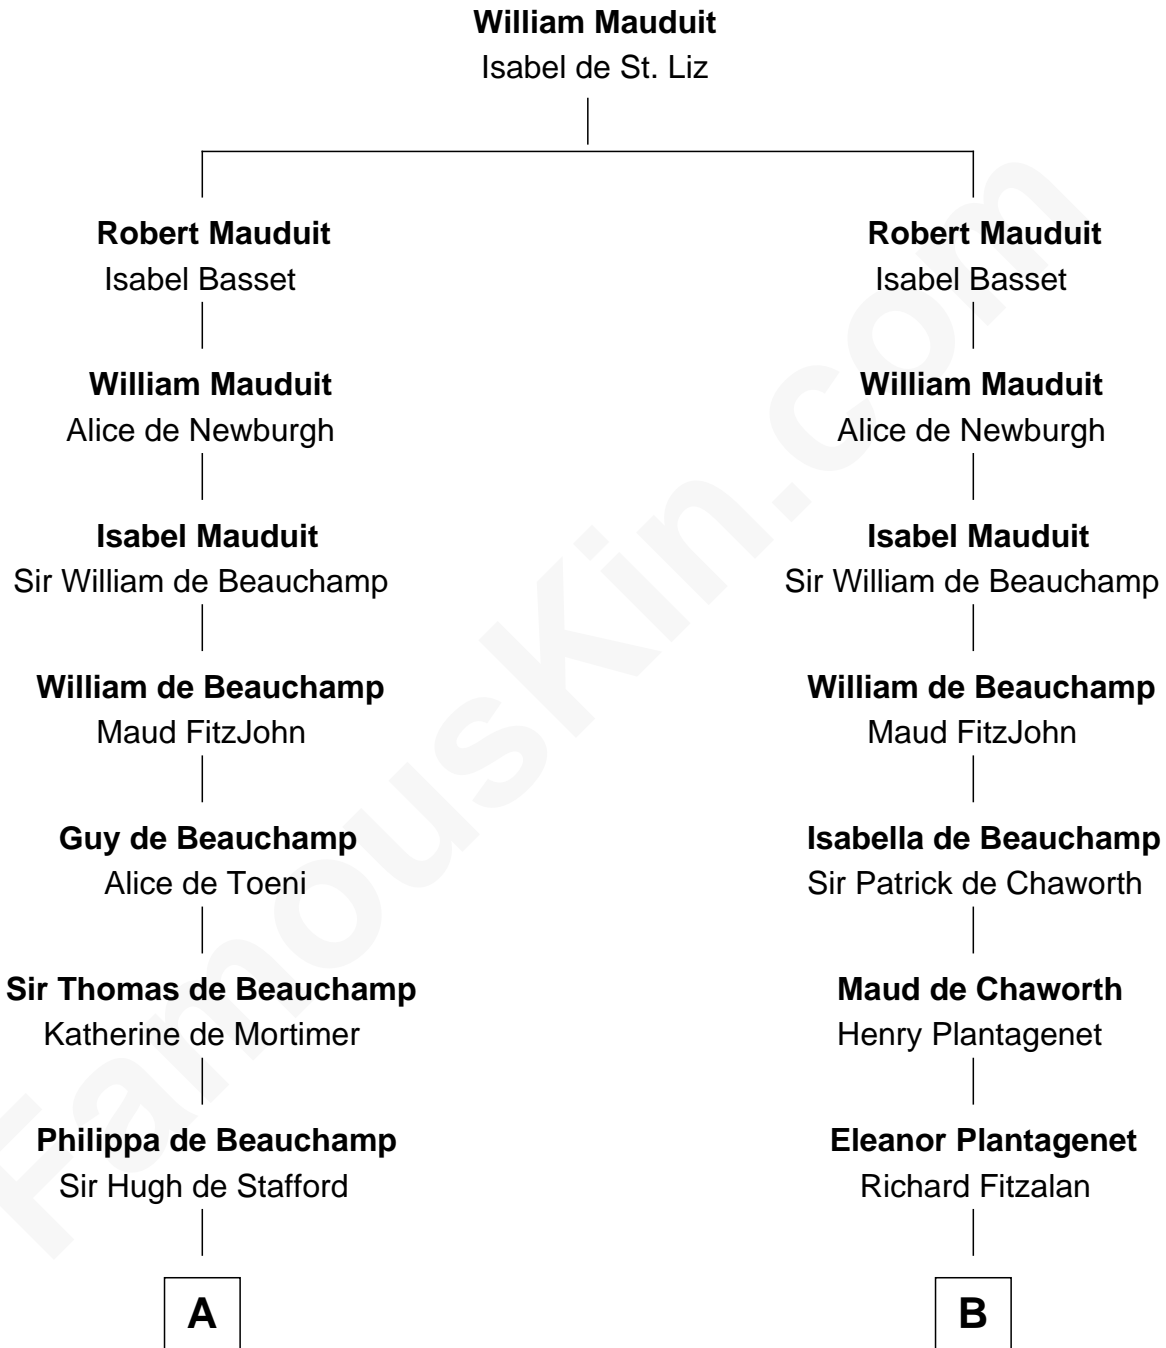

FamousKin.com

Relationship Chart of Fletcher Christian

Leader of the mutiny on the Bounty

12th cousin 9 times removed of

King Henry VIII

King of England

C

William Kirkby

Joanna Furness

Eleanor Kirkby

Humphrey Senhouse

Bridget Senhouse

John Christian

Charles Christian

Anne Dixon

Fletcher Christian

Leader of the mutiny on the Bounty