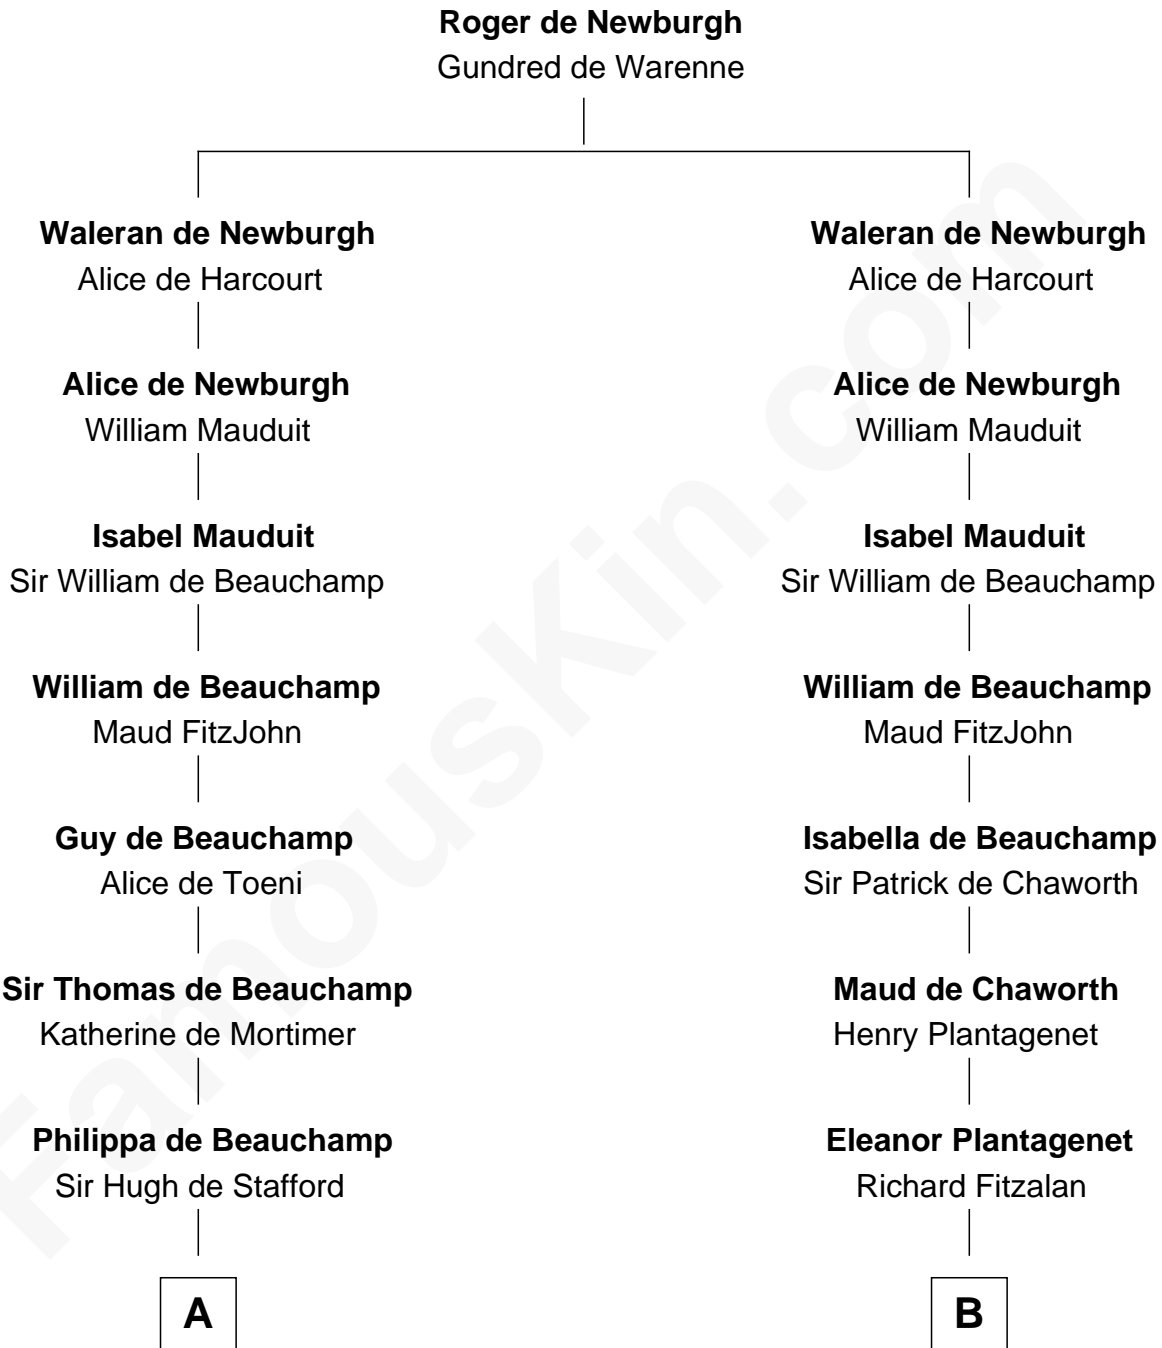

FamousKin.com

Relationship Chart of Fletcher Christian

Leader of the mutiny on the Bounty

12th cousin 9 times removed of

King Henry VIII
King of England

C

William Kirkby

Joanna Furness

Eleanor Kirkby

Humphrey Senhouse

Bridget Senhouse

John Christian

Charles Christian

Anne Dixon

Fletcher Christian

Leader of the mutiny on the Bounty