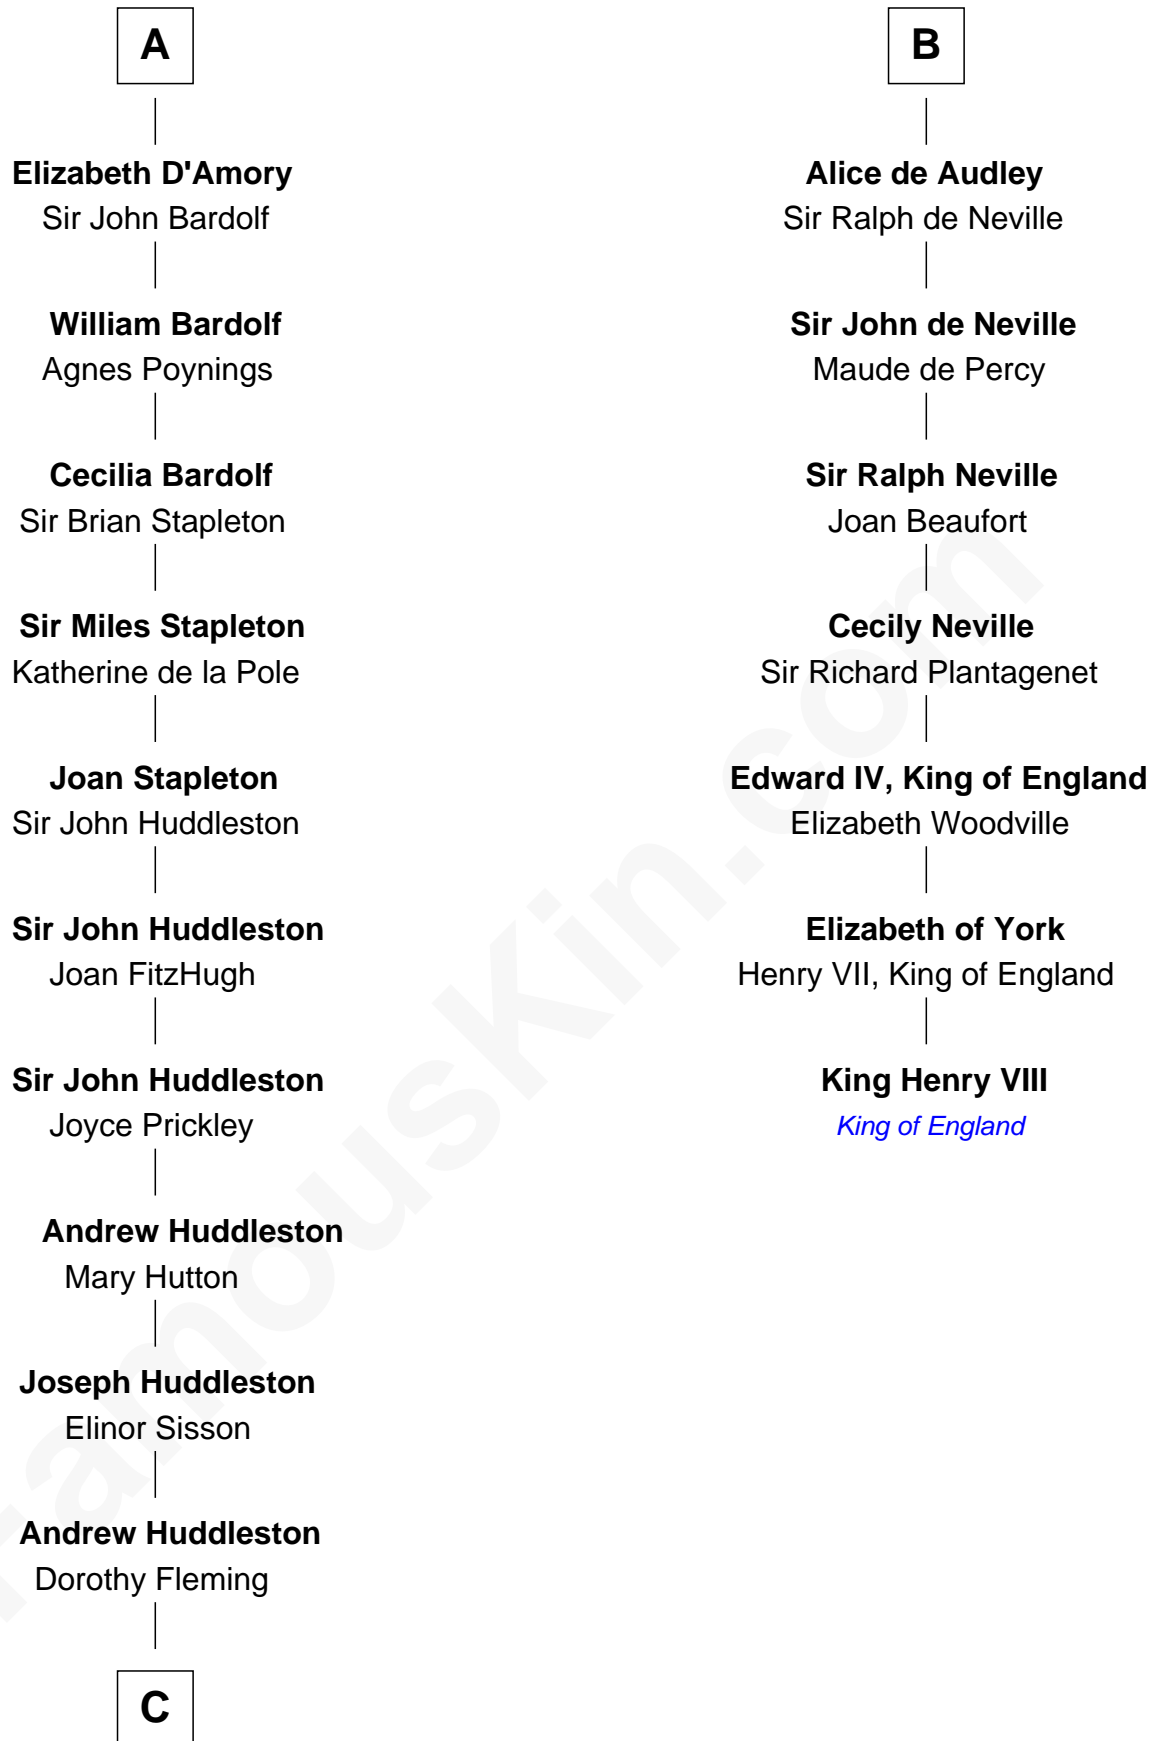

## Relationship Chart of Fletcher Christian

Leader of the mutiny on the Bounty

13th cousin 8 times removed of

**King Henry VIII**

King of England

**C**

—  
**Mary Huddleston**

John Senhouse

—  
**Humphrey Senhouse**

Eleanor Kirkby

—  
**Bridget Senhouse**

John Christian

—  
**Charles Christian**

Anne Dixon

—  
**Fletcher Christian**

*Leader of the mutiny on the Bounty*