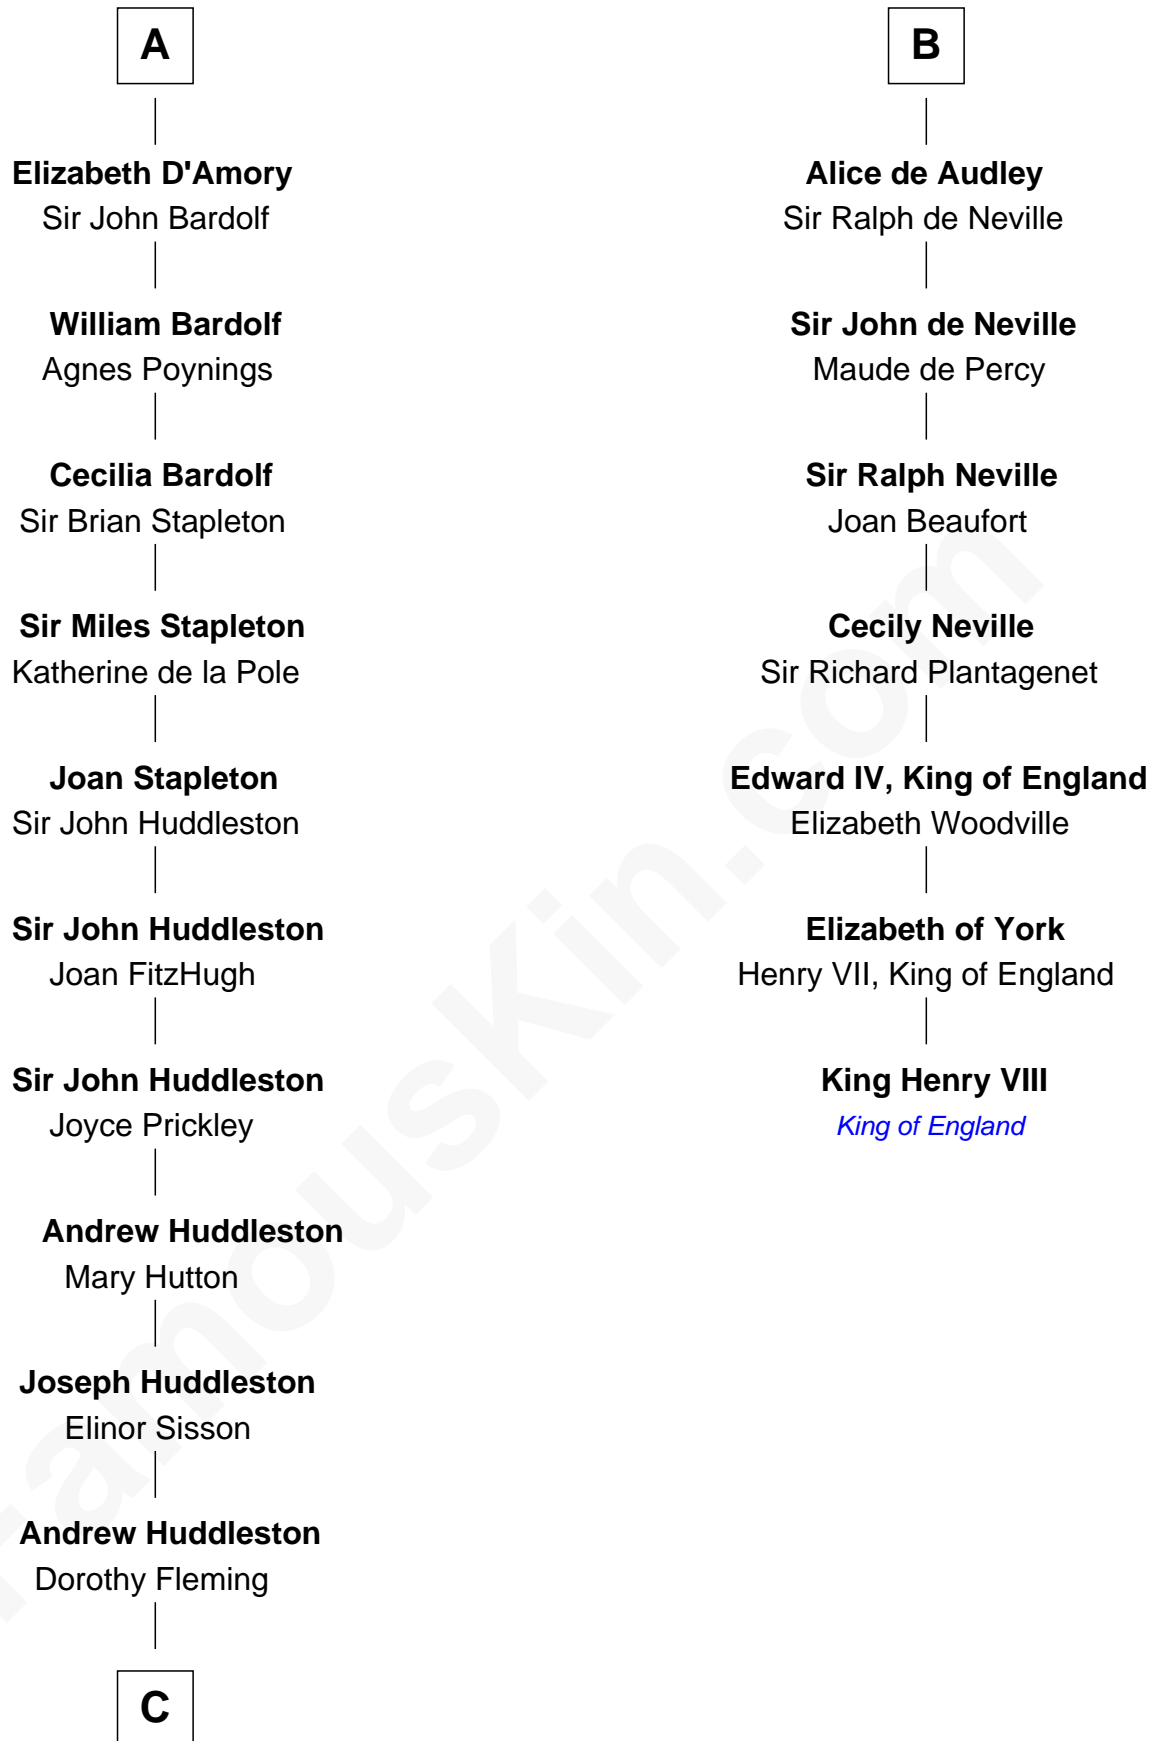

FamousKin.com

Relationship Chart of Fletcher Christian

Leader of the mutiny on the Bounty

13th cousin 8 times removed of

King Henry VIII
King of England

Enna MacMurrough

C

—
Mary Huddleston