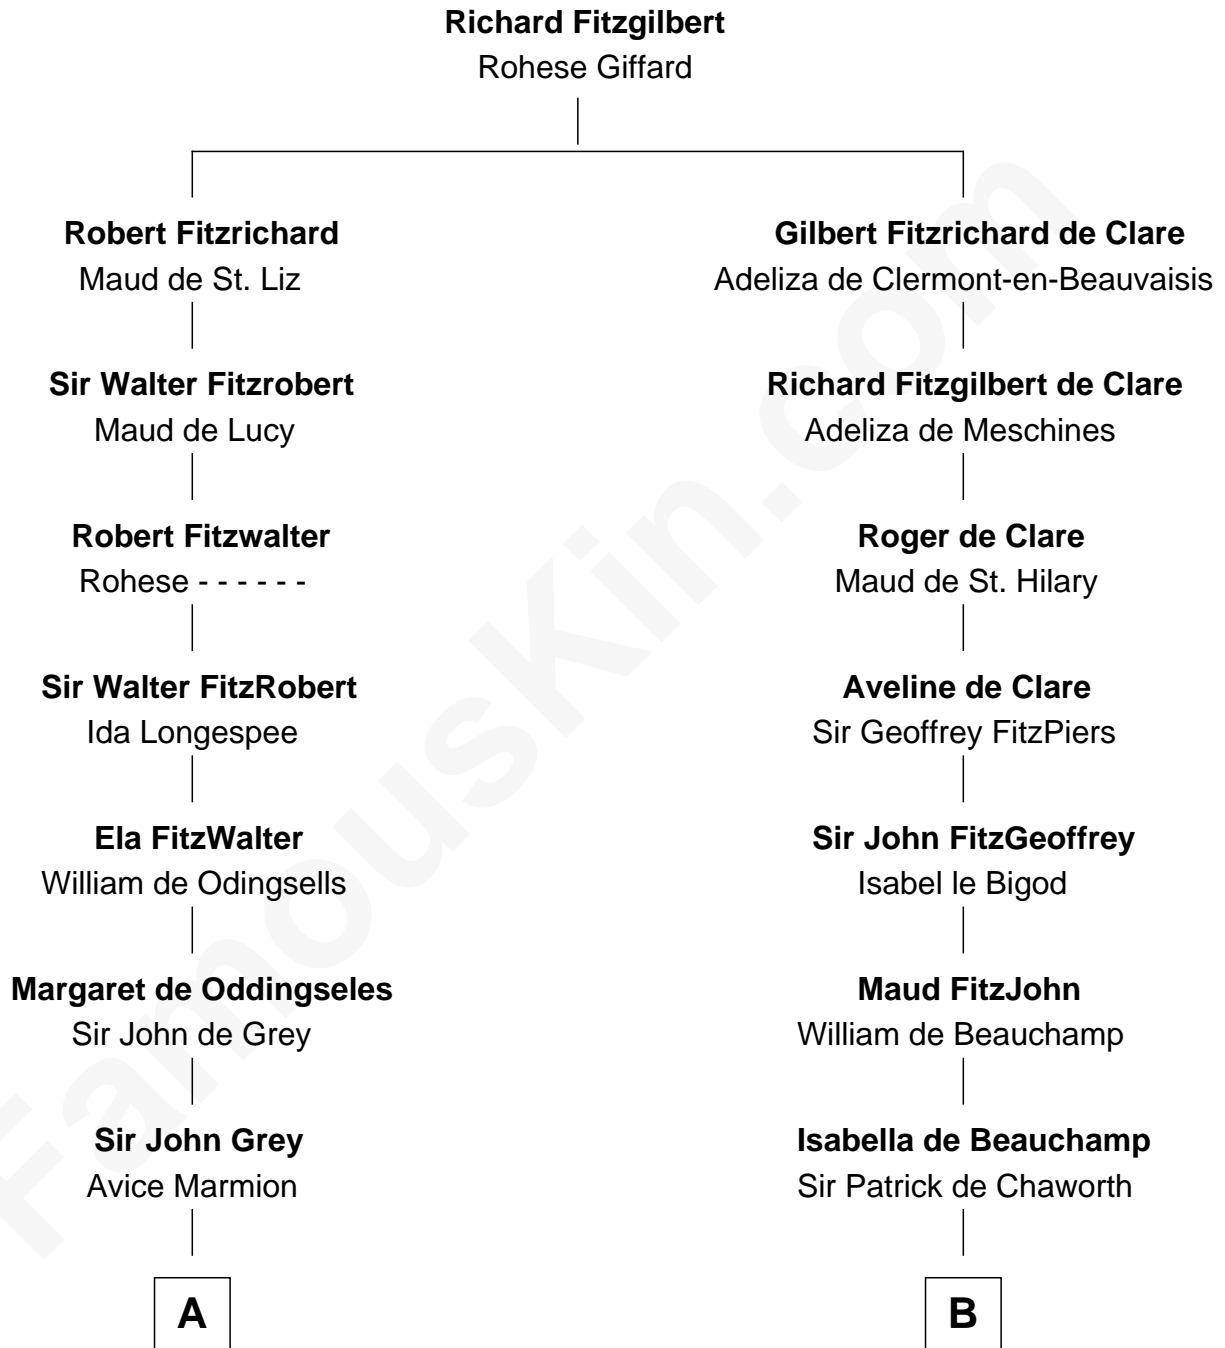

## Relationship Chart of Fletcher Christian

Leader of the mutiny on the Bounty

14th cousin 7 times removed of

**King Henry VIII**

King of England

**C**

William Kirkby  
Joanna Furness

Eleanor Kirkby  
Humphrey Senhouse

Bridget Senhouse  
John Christian

Charles Christian  
Anne Dixon

Fletcher Christian  
*Leader of the mutiny on the Bounty*