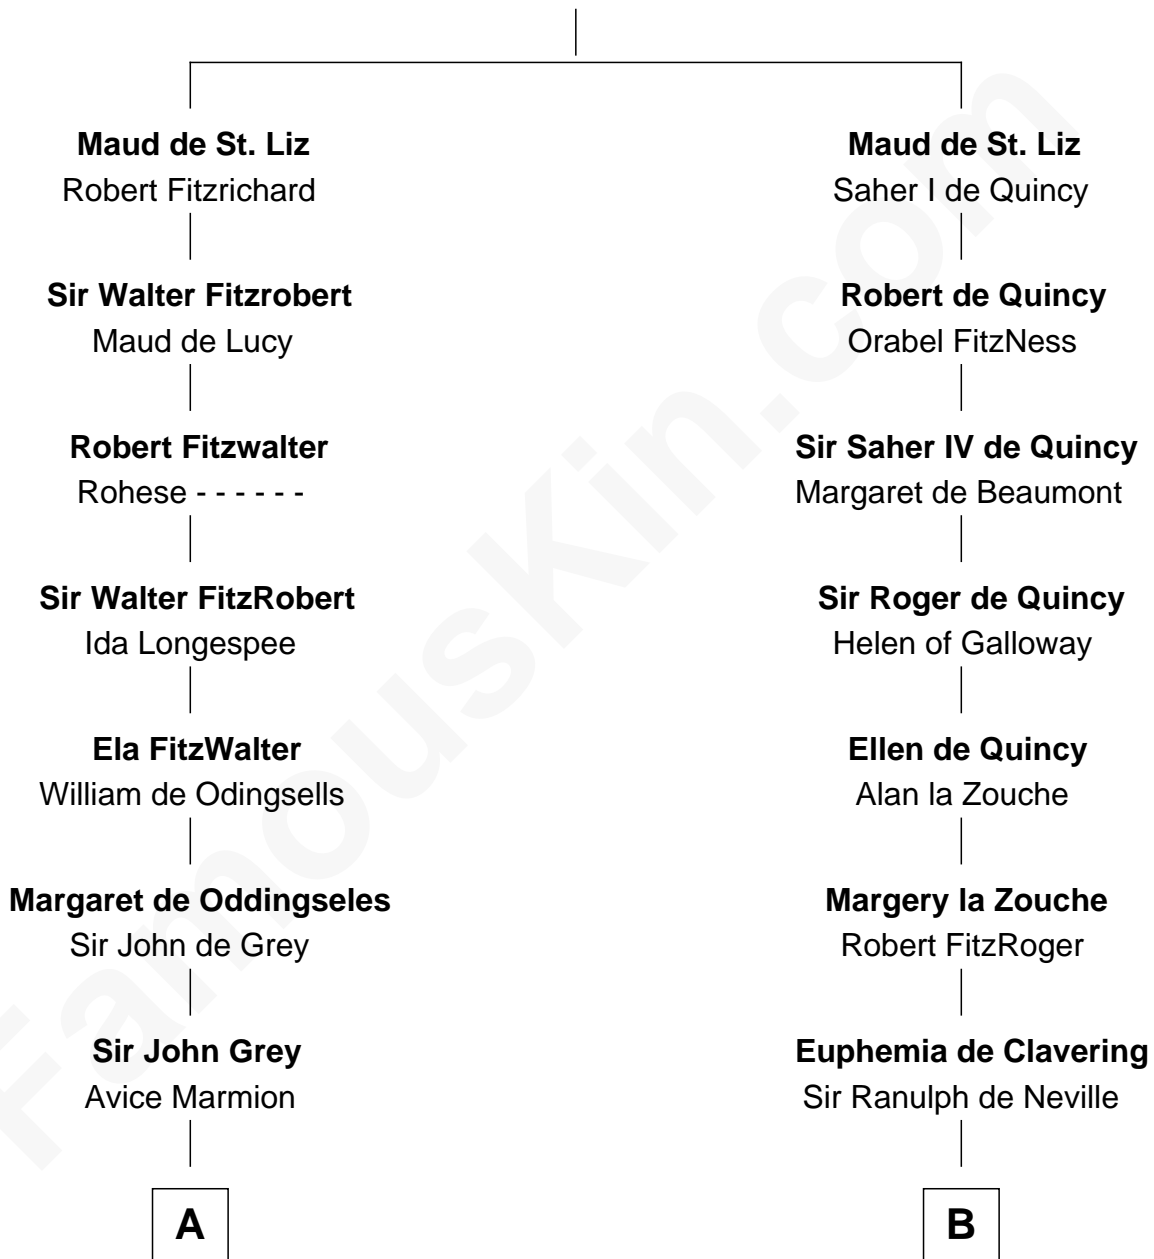

## Relationship Chart of Fletcher Christian

Leader of the mutiny on the Bounty

13th cousin 8 times removed of

**King Henry VIII**  
King of England

**Simon I de St. Liz**  
Maud of Northumberland

**C**

William Kirkby

*Leader of the mutiny on the Bounty*