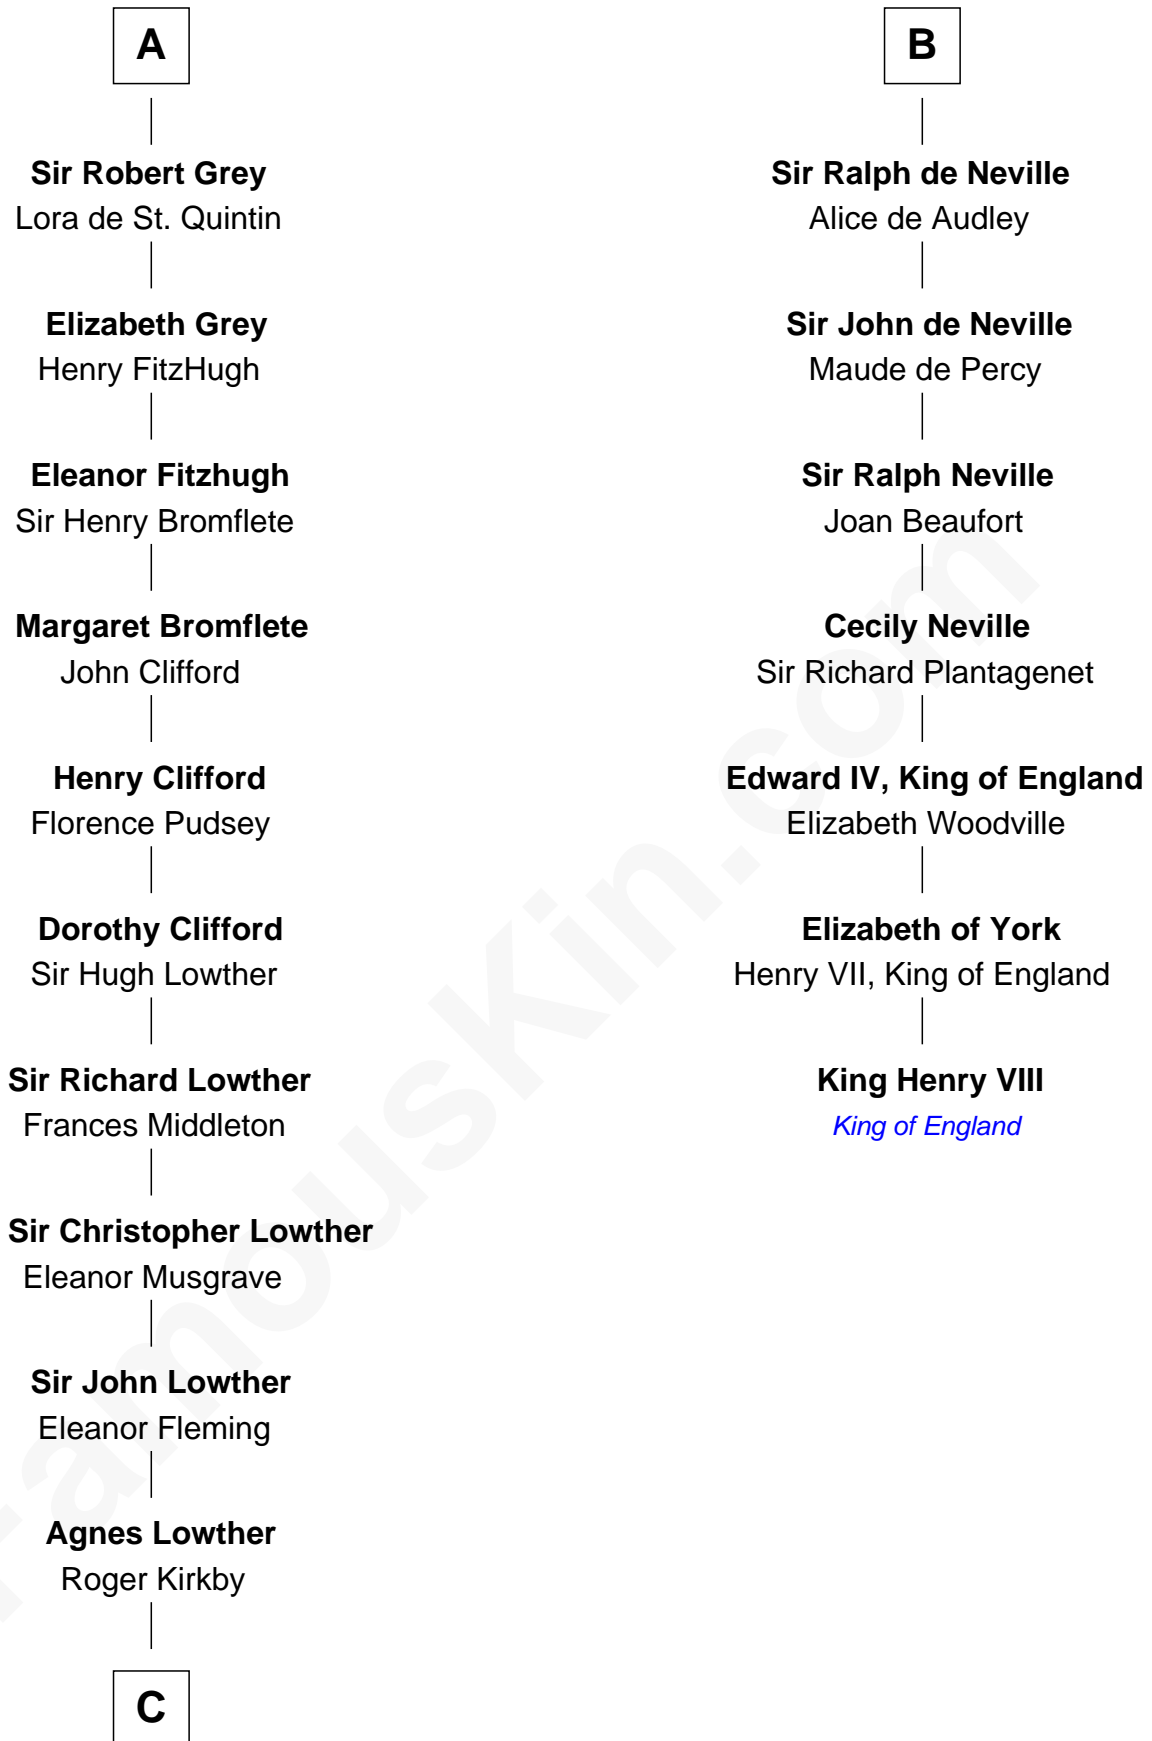

## Relationship Chart of Fletcher Christian

Leader of the mutiny on the Bounty

13th cousin 8 times removed of

**King Henry VIII**  
King of England

**Simon I de St. Liz**  
Maud of Northumberland

**C**

William Kirkby

*Leader of the mutiny on the Bounty*