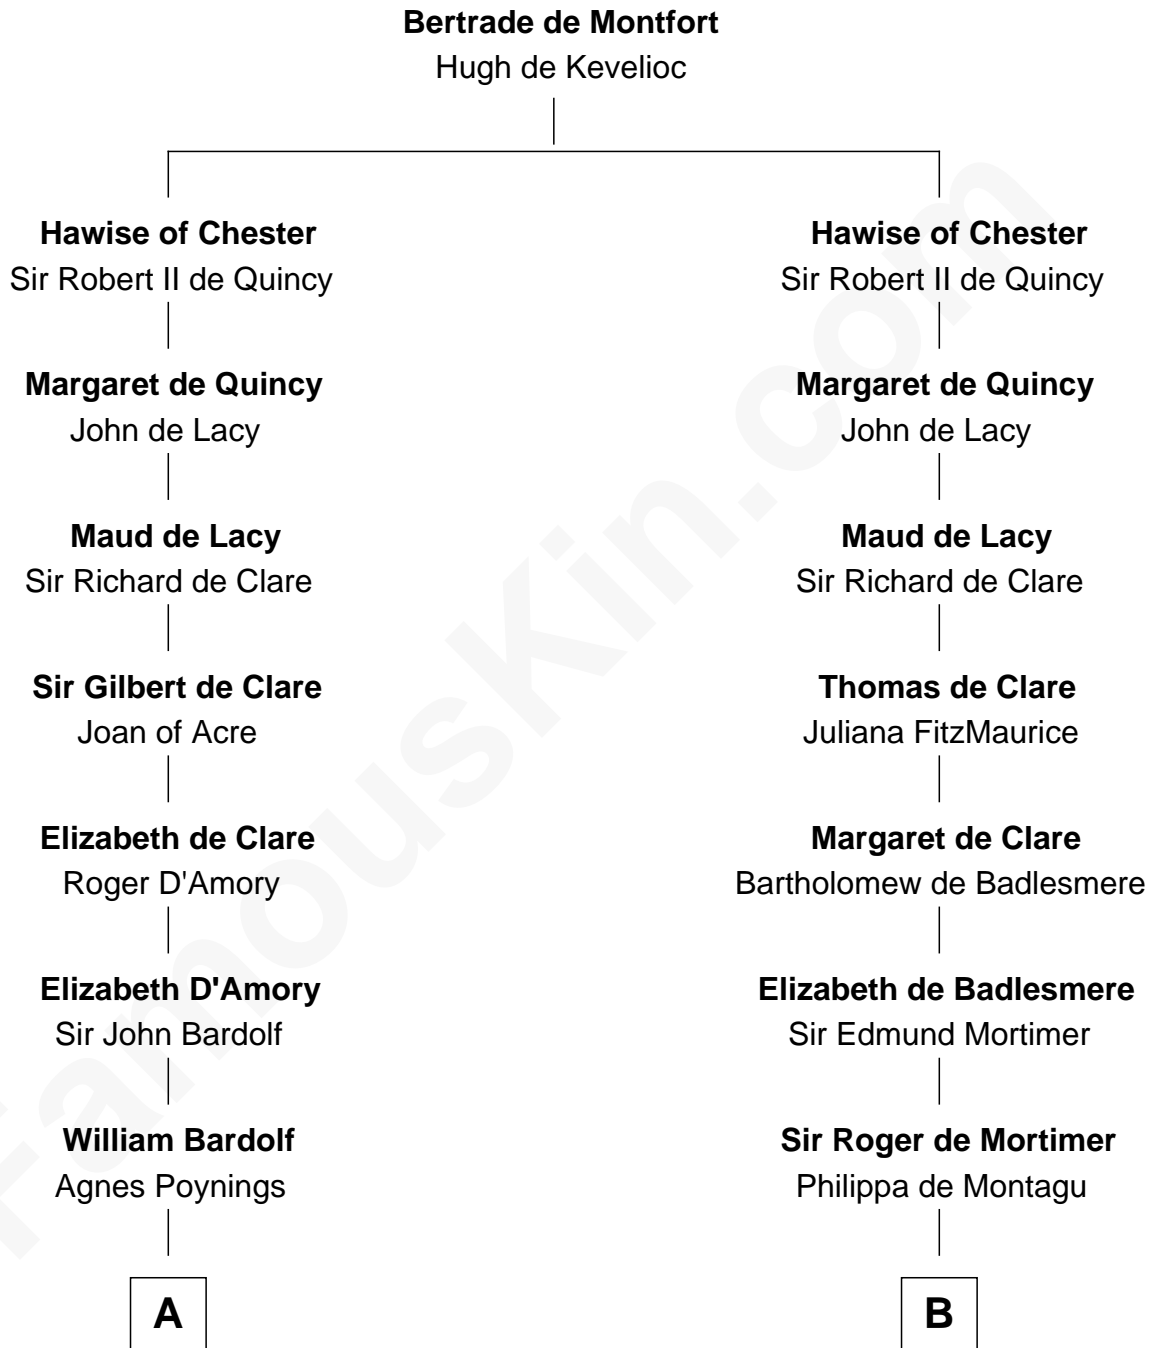

FamousKin.com

Relationship Chart of Fletcher Christian

Leader of the mutiny on the Bounty

13th cousin 6 times removed of

King Henry VIII
King of England

C

—
Bridget Senhouse

John Christian

—
Charles Christian

Anne Dixon

—
Fletcher Christian

Leader of the mutiny on the Bounty

FamousKin.com