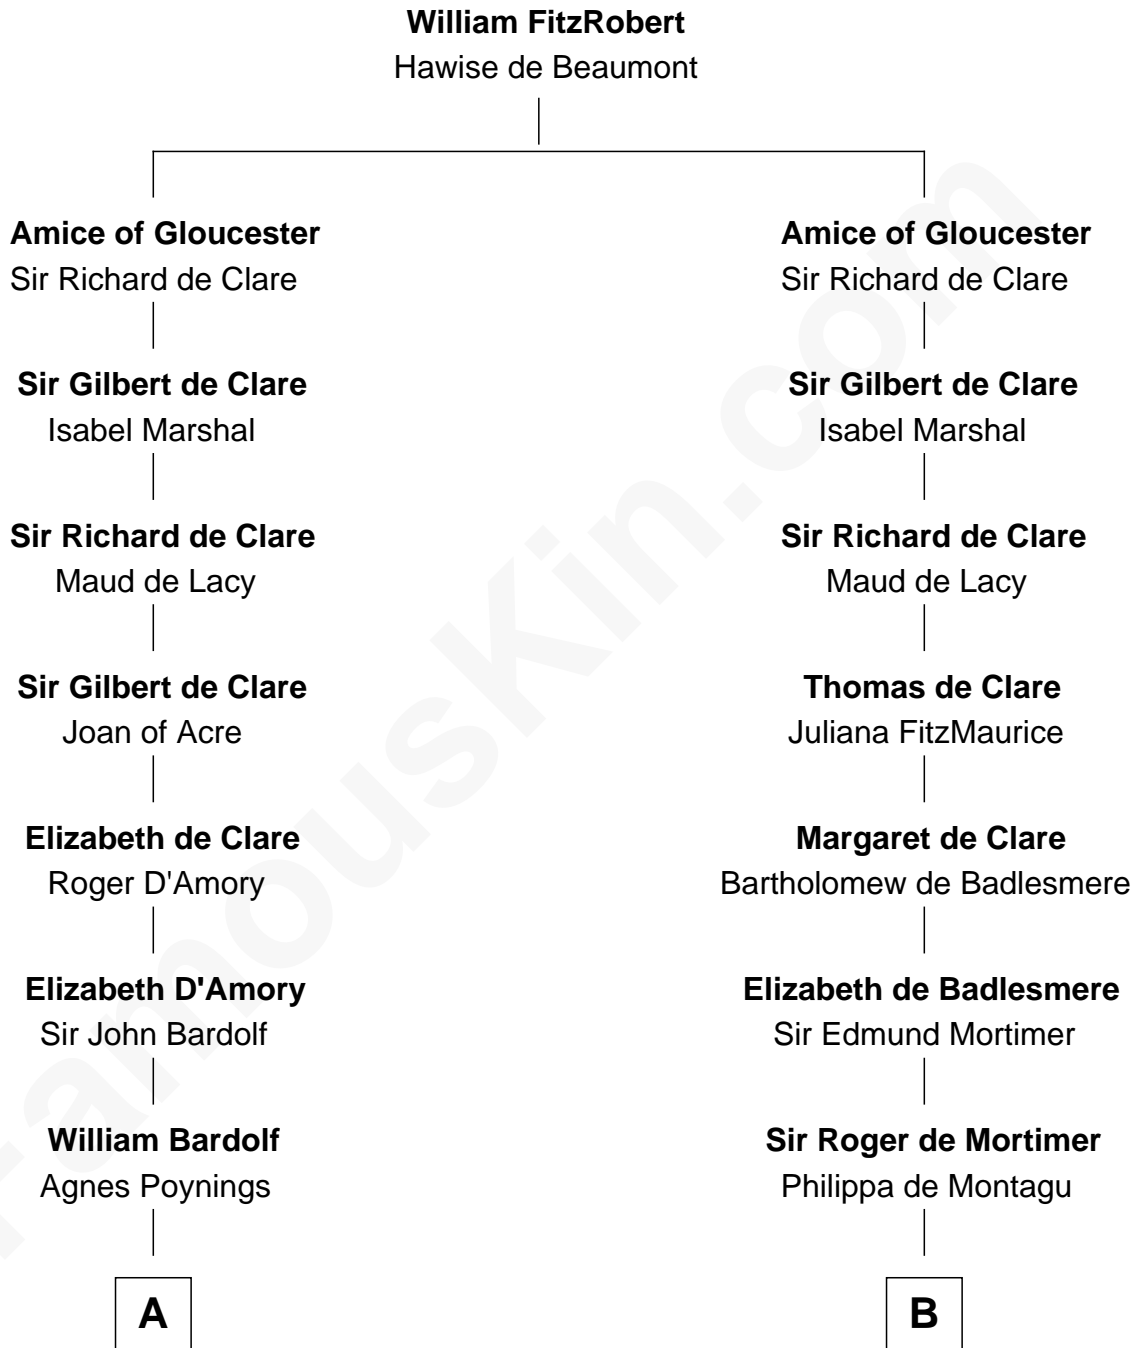

FamousKin.com

Relationship Chart of Fletcher Christian

Leader of the mutiny on the Bounty

13th cousin 6 times removed of

King Henry VIII

King of England

C

—
Bridget Senhouse

John Christian

—
Charles Christian

Anne Dixon

—
Fletcher Christian

Leader of the mutiny on the Bounty

FamousKin.com