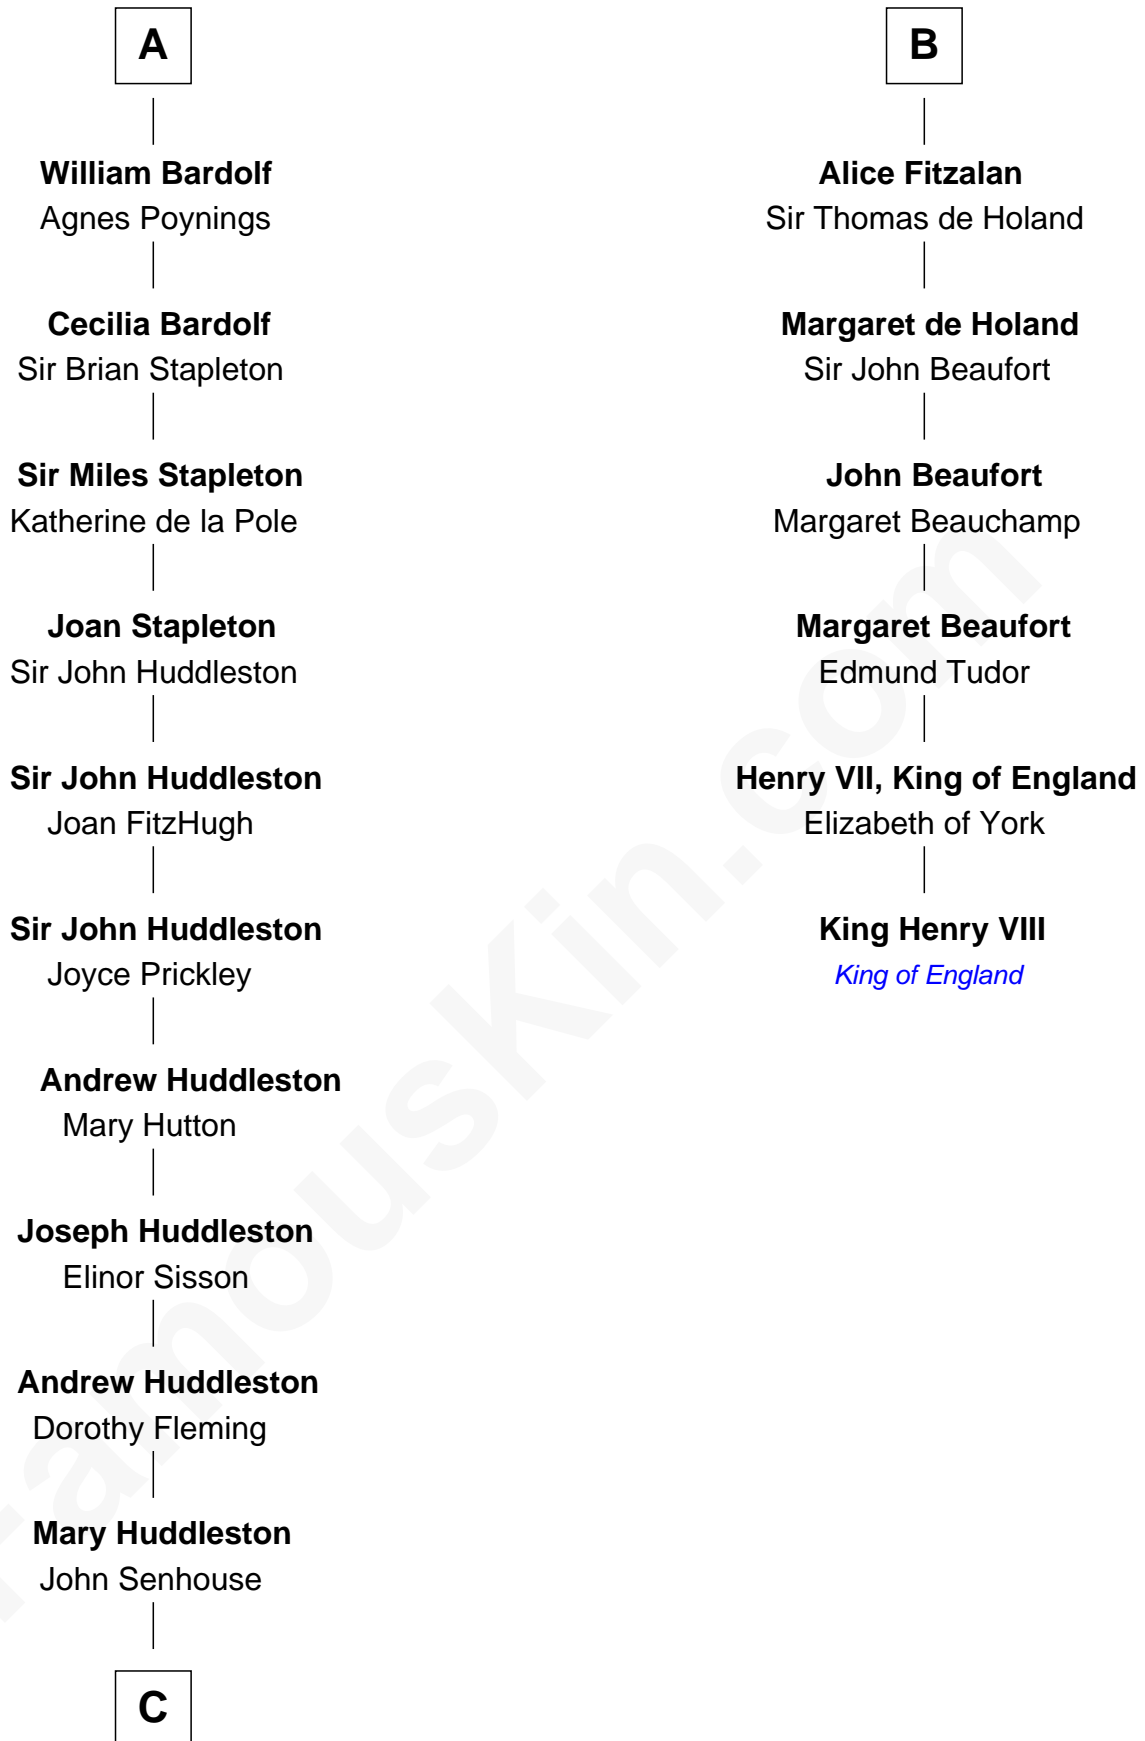

FamousKin.com

Relationship Chart of Fletcher Christian

Leader of the mutiny on the Bounty

12th cousin 8 times removed of

King Henry VIII

King of England

James de St. Hilary

Aveline - - - - -

Sir Patrick de Chaworth

Maud de Chaworth

Henry Plantagenet

Eleanor Plantagenet

Richard Fitzalan

B

C

—
Humphrey Senhouse