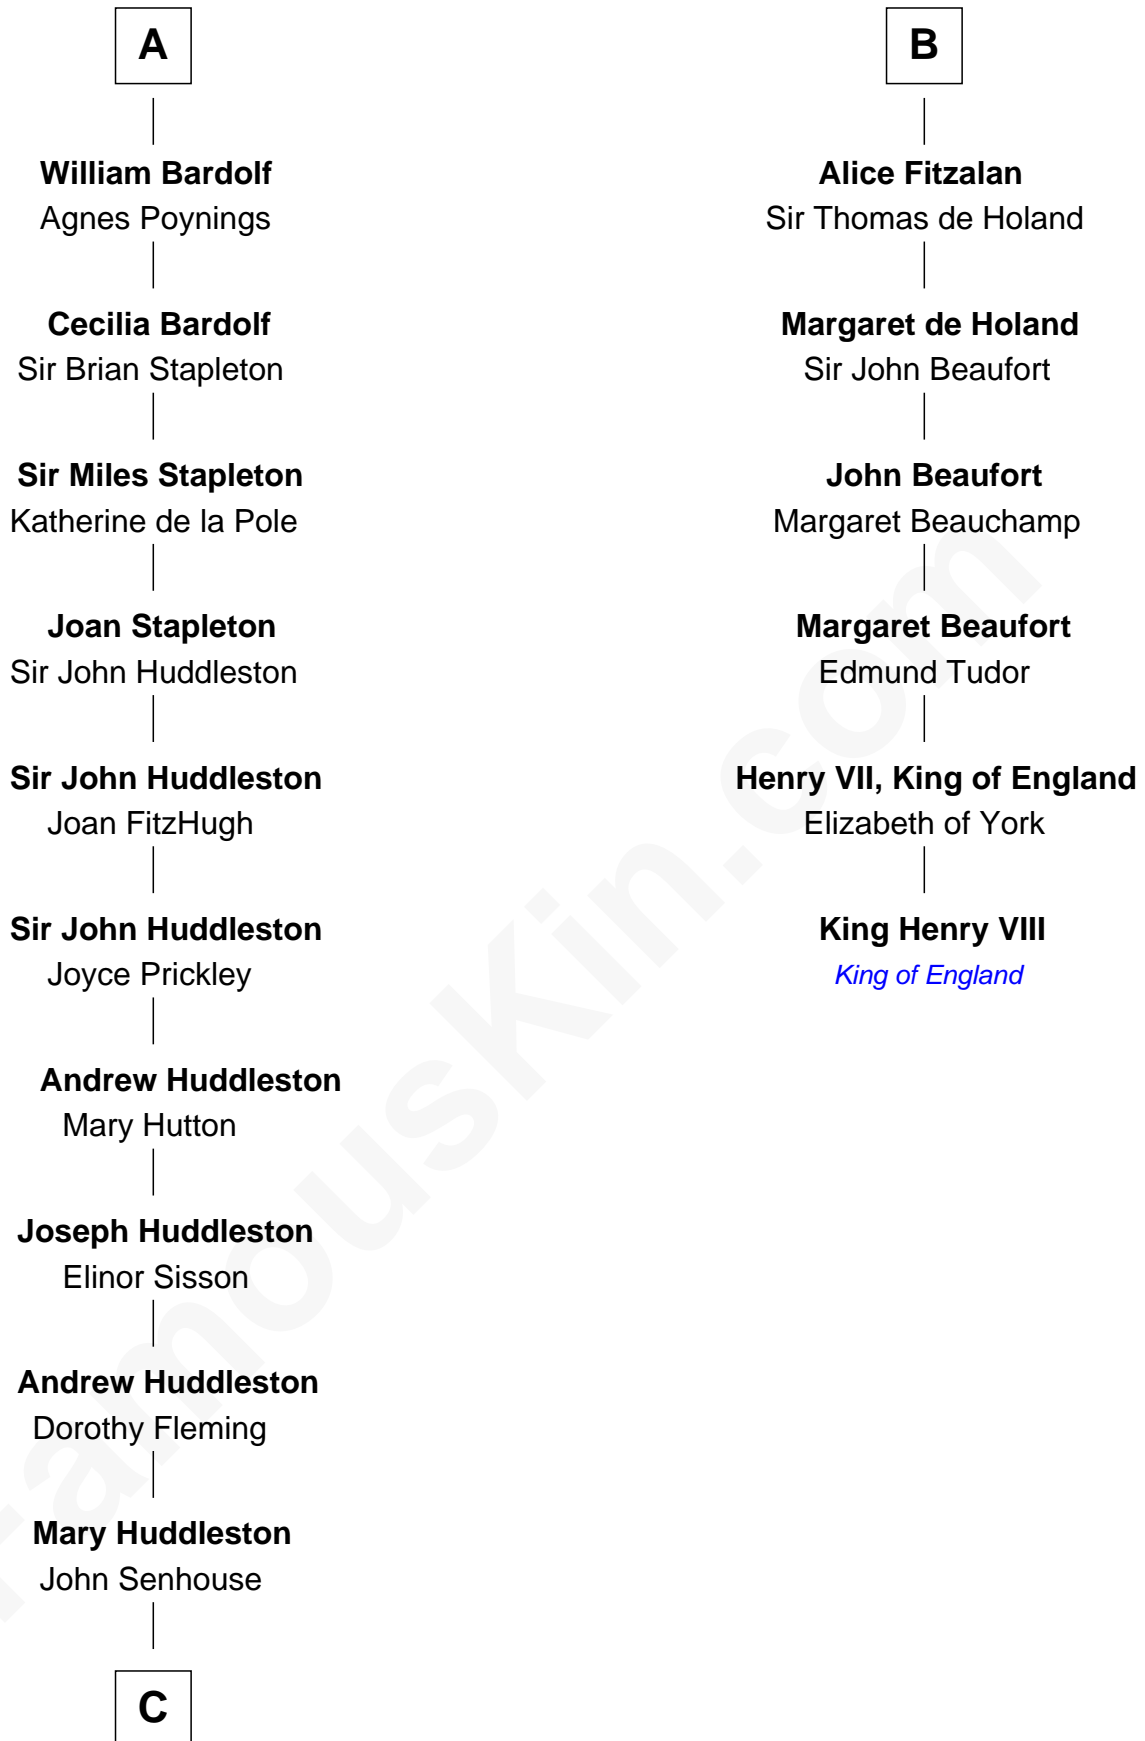

FamousKin.com

Relationship Chart of Fletcher Christian

Leader of the mutiny on the Bounty

12th cousin 8 times removed of

King Henry VIII
King of England

Richard Fitzgilbert de Clare
Adeliza de Meschines

C

—
Humphrey Senhouse

Eleanor Kirkby

—
Bridget Senhouse

John Christian

—
Charles Christian

Anne Dixon

—
Fletcher Christian

Leader of the mutiny on the Bounty

FamousKin.com