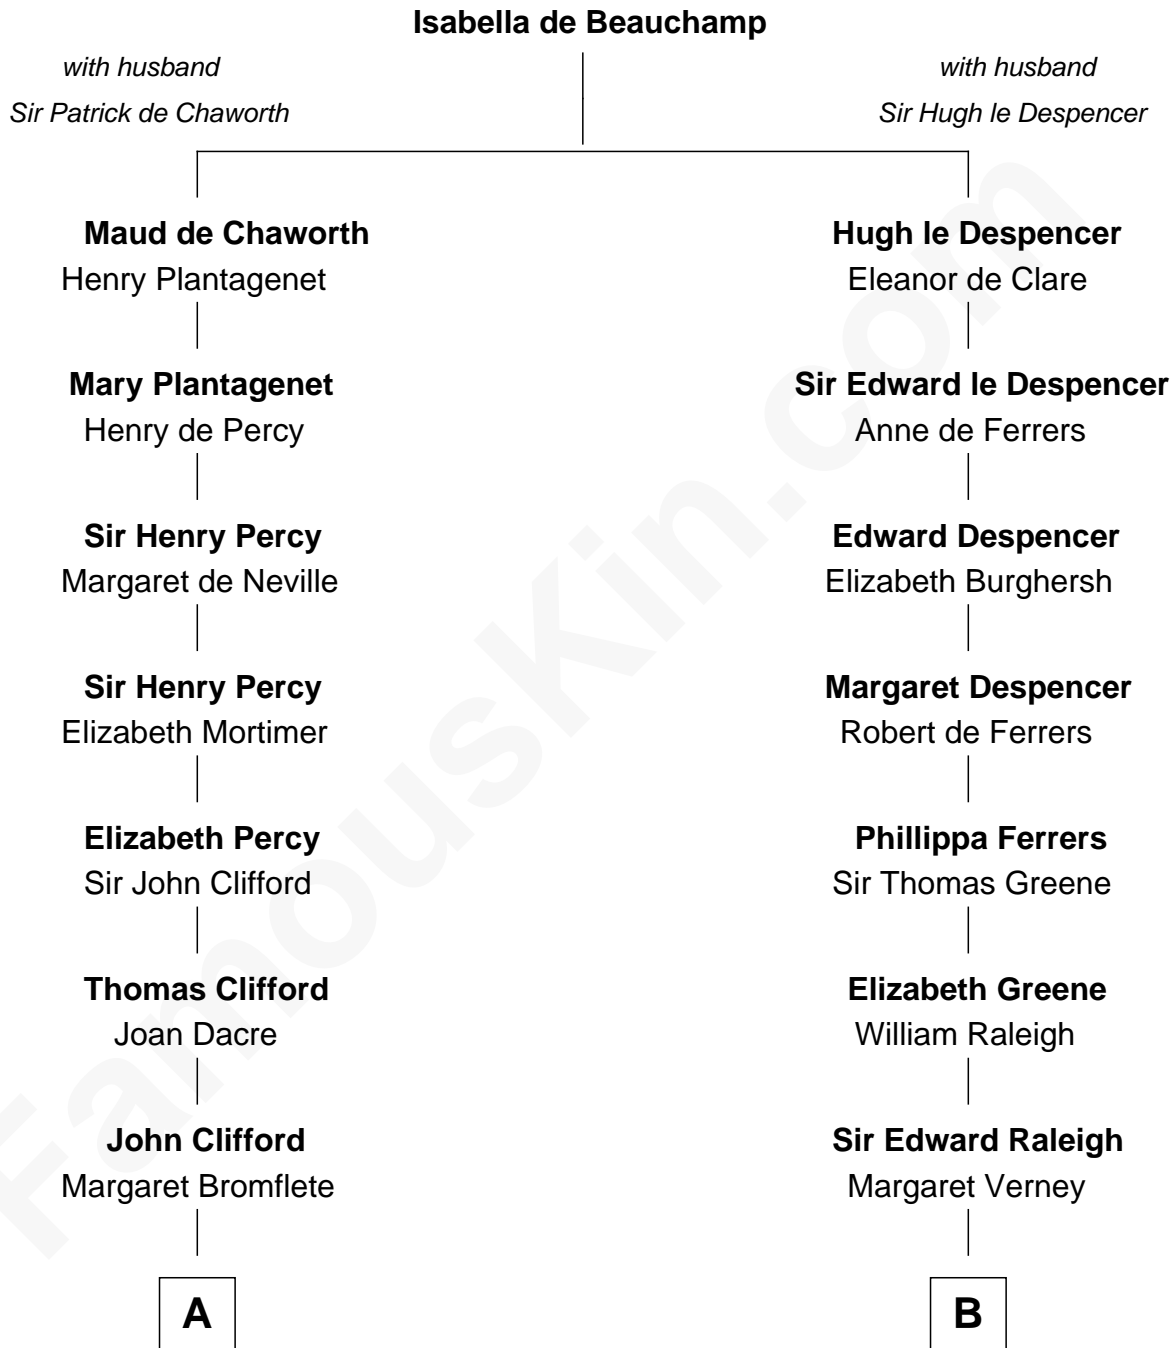

# FamousKin.com

## Relationship Chart of Fletcher Christian

Leader of the mutiny on the Bounty

17th cousin 4 times removed of

**Willis Carrier**

Inventor of Air Conditioning

**C**

**Dr. Harris Otis**

Sarah Rogers