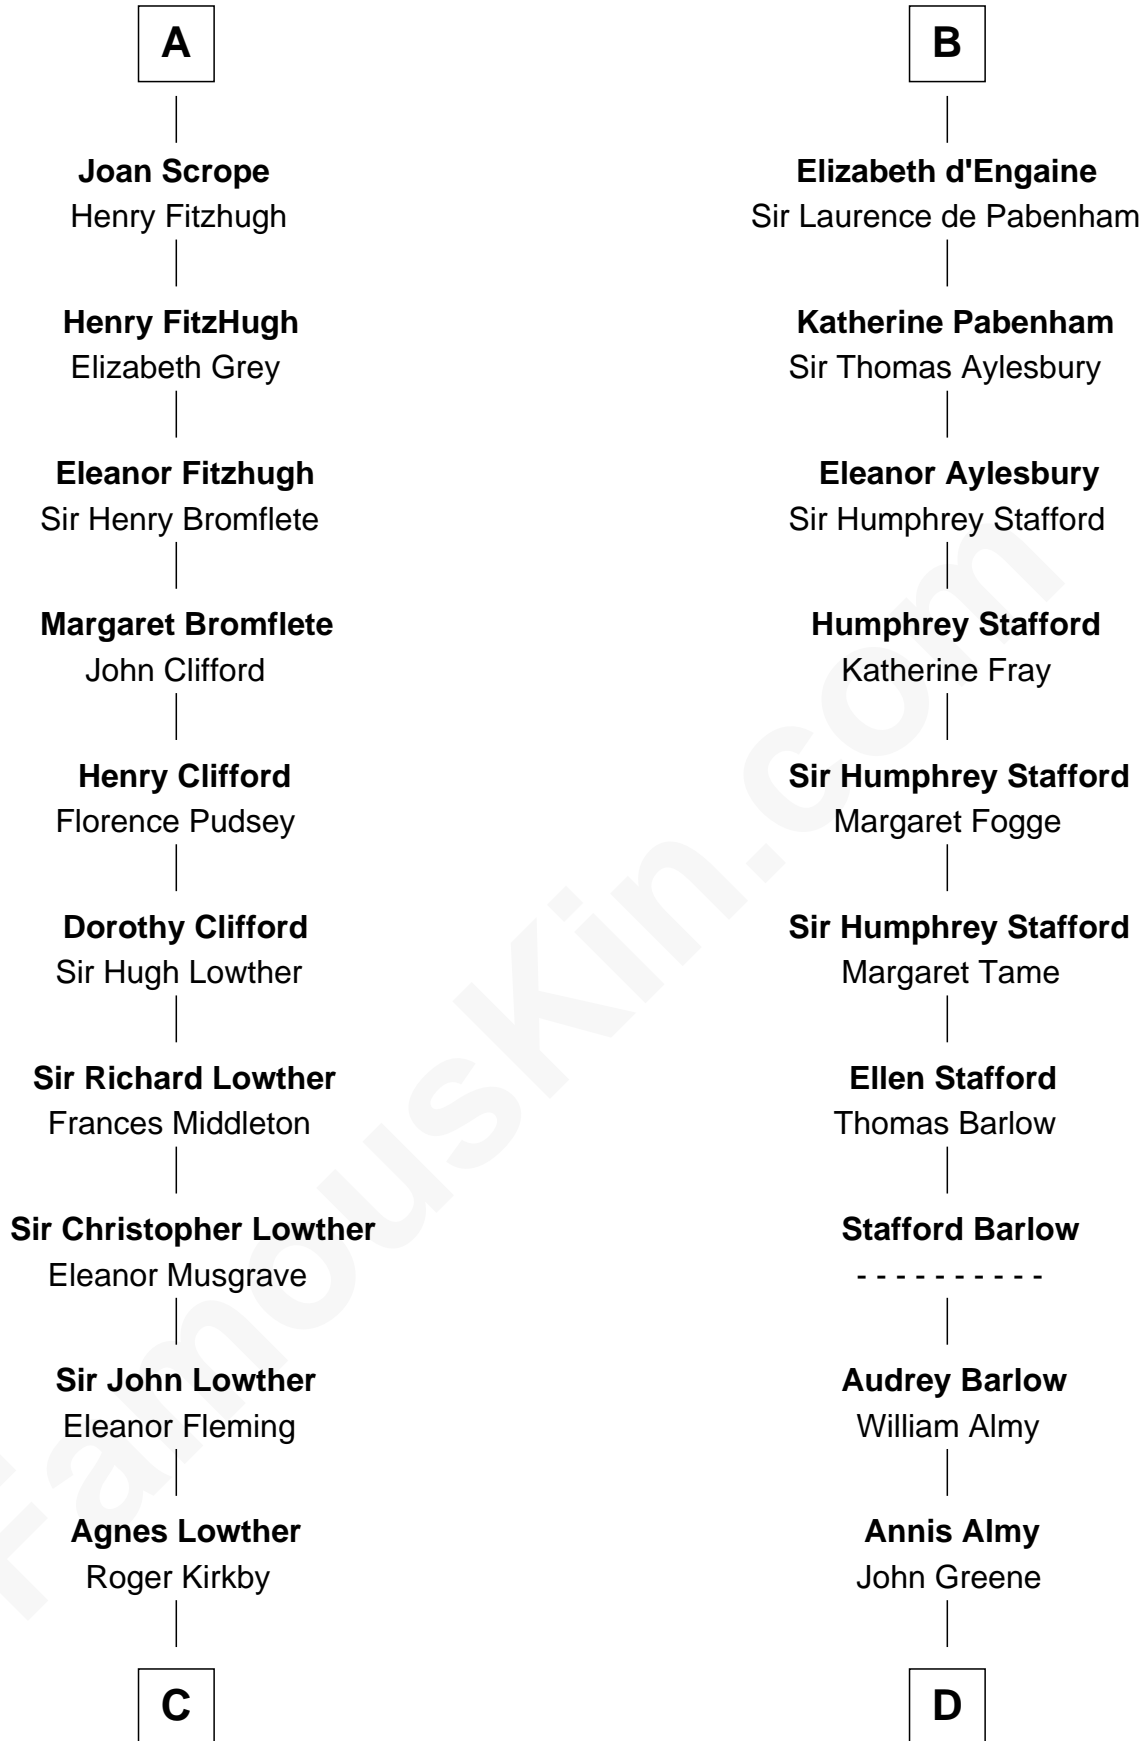

FamousKin.com

Relationship Chart of Fletcher Christian

Leader of the mutiny on the Bounty

21st cousin of

Samuel Ward King

15th Governor of Rhode Island

C

William Kirkby
Joanna Furness

Eleanor Kirkby
Humphrey Senhouse

Bridget Senhouse
John Christian

Charles Christian
Anne Dixon

Fletcher Christian

Leader of the mutiny on the Bounty

D

Samuel Greene
Mary Gorton

Samuel Greene
Sarah Coggeshall

Mercy Green
John Walton

Welthian Walton
William Borden King

Samuel Ward King

15th Governor of Rhode Island