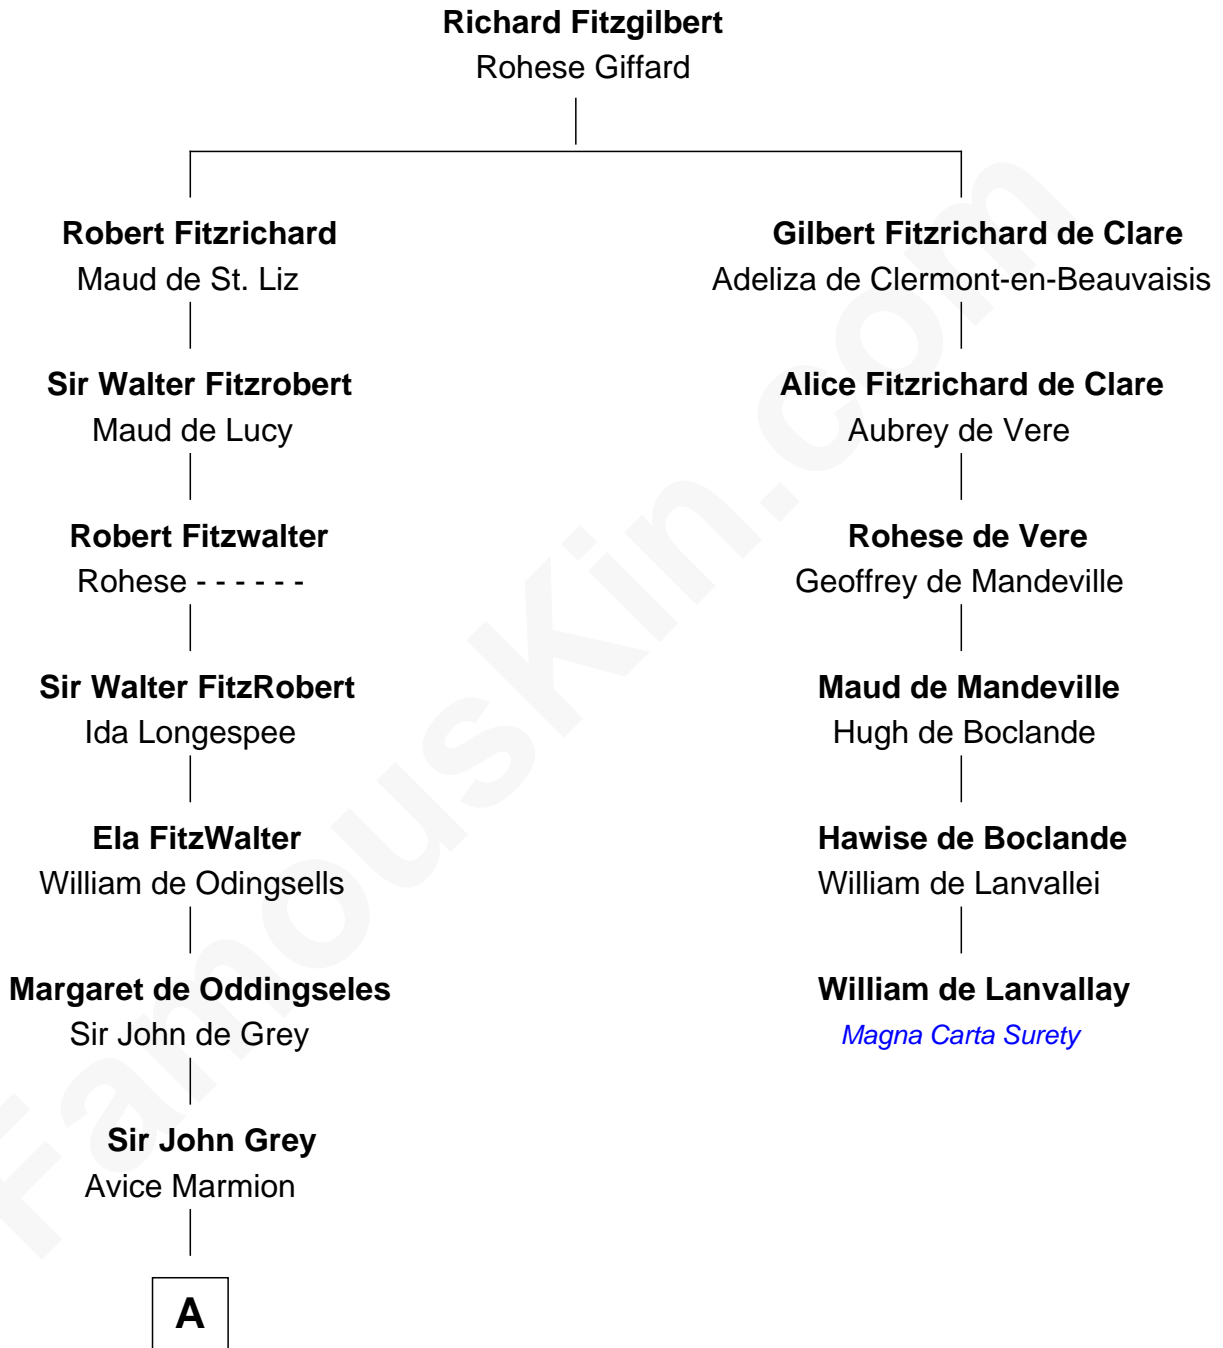

# FamousKin.com

## Relationship Chart of Fletcher Christian

Leader of the mutiny on the Bounty

5th cousin 16 times removed of

**William de Lanvallay**  
Magna Carta Surety

**A**

**Sir Robert Grey**  
Lora de St. Quintin

**Elizabeth Grey**  
Henry FitzHugh

**Eleanor Fitzhugh**  
Sir Henry Bromflete

**Margaret Bromflete**  
John Clifford

**Henry Clifford**  
Florence Pudsey

**Dorothy Clifford**  
Sir Hugh Lowther

**Sir Richard Lowther**  
Frances Middleton

**Sir Christopher Lowther**  
Eleanor Musgrave

Fletcher Christian  
*Leader of the mutiny on the Bounty*