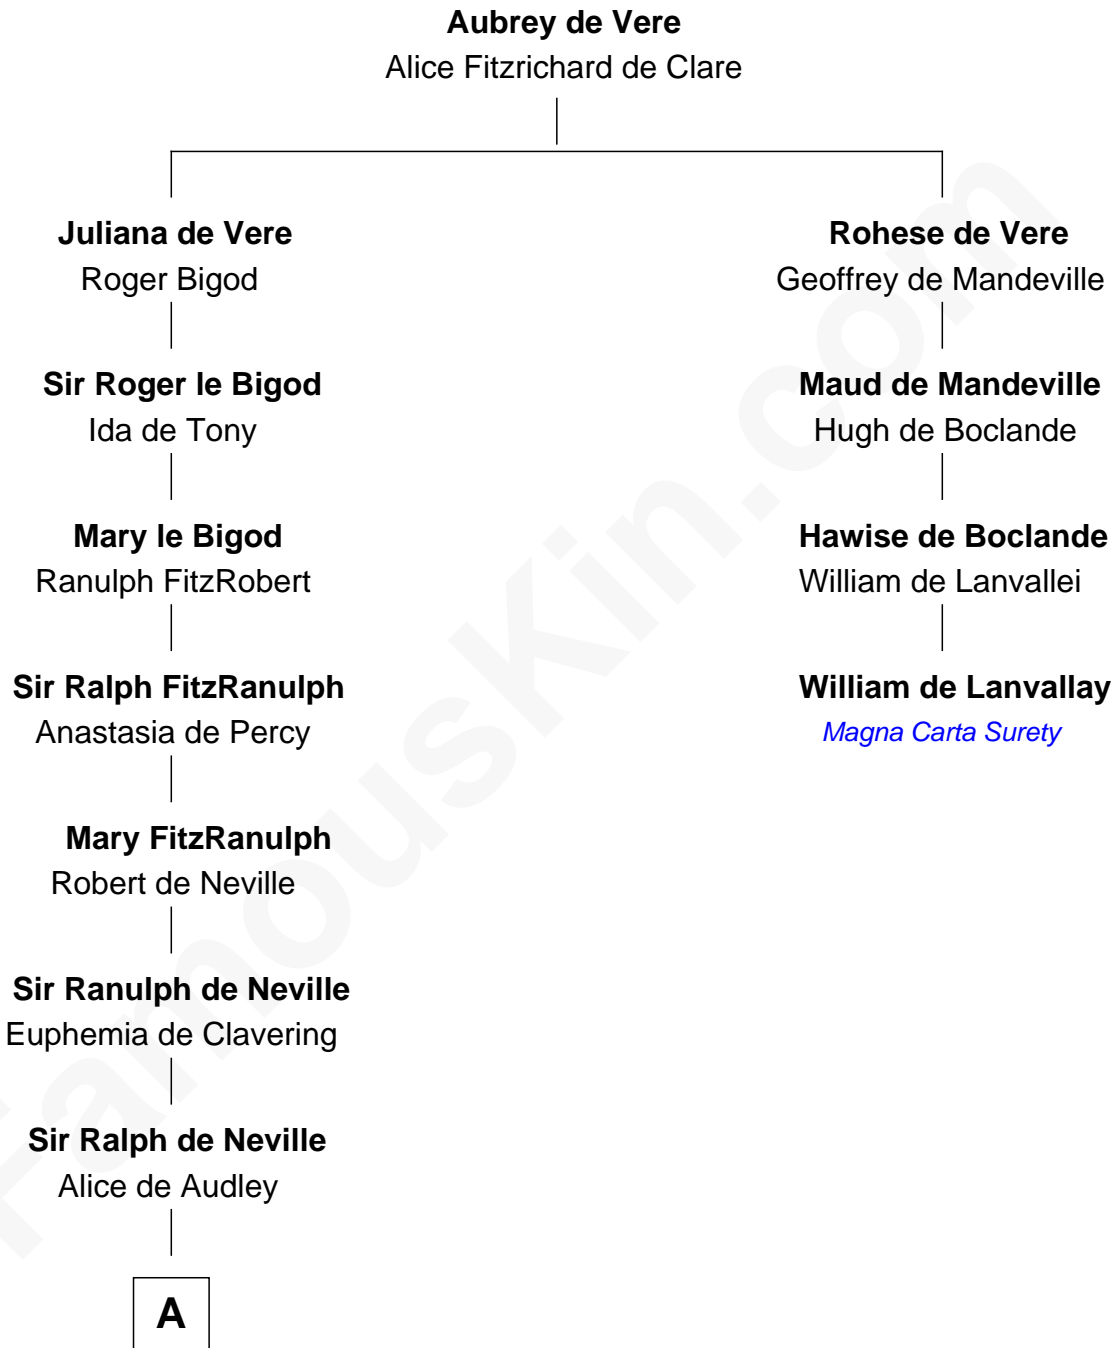

FamousKin.com

Relationship Chart of Fletcher Christian

Leader of the mutiny on the Bounty

3rd cousin 18 times removed of

William de Lanvallay
Magna Carta Surety

B

William Kirkby
Joanna Furness

Eleanor Kirkby
Humphrey Senhouse

Bridget Senhouse
John Christian

Charles Christian
Anne Dixon

Fletcher Christian
Leader of the mutiny on the Bounty