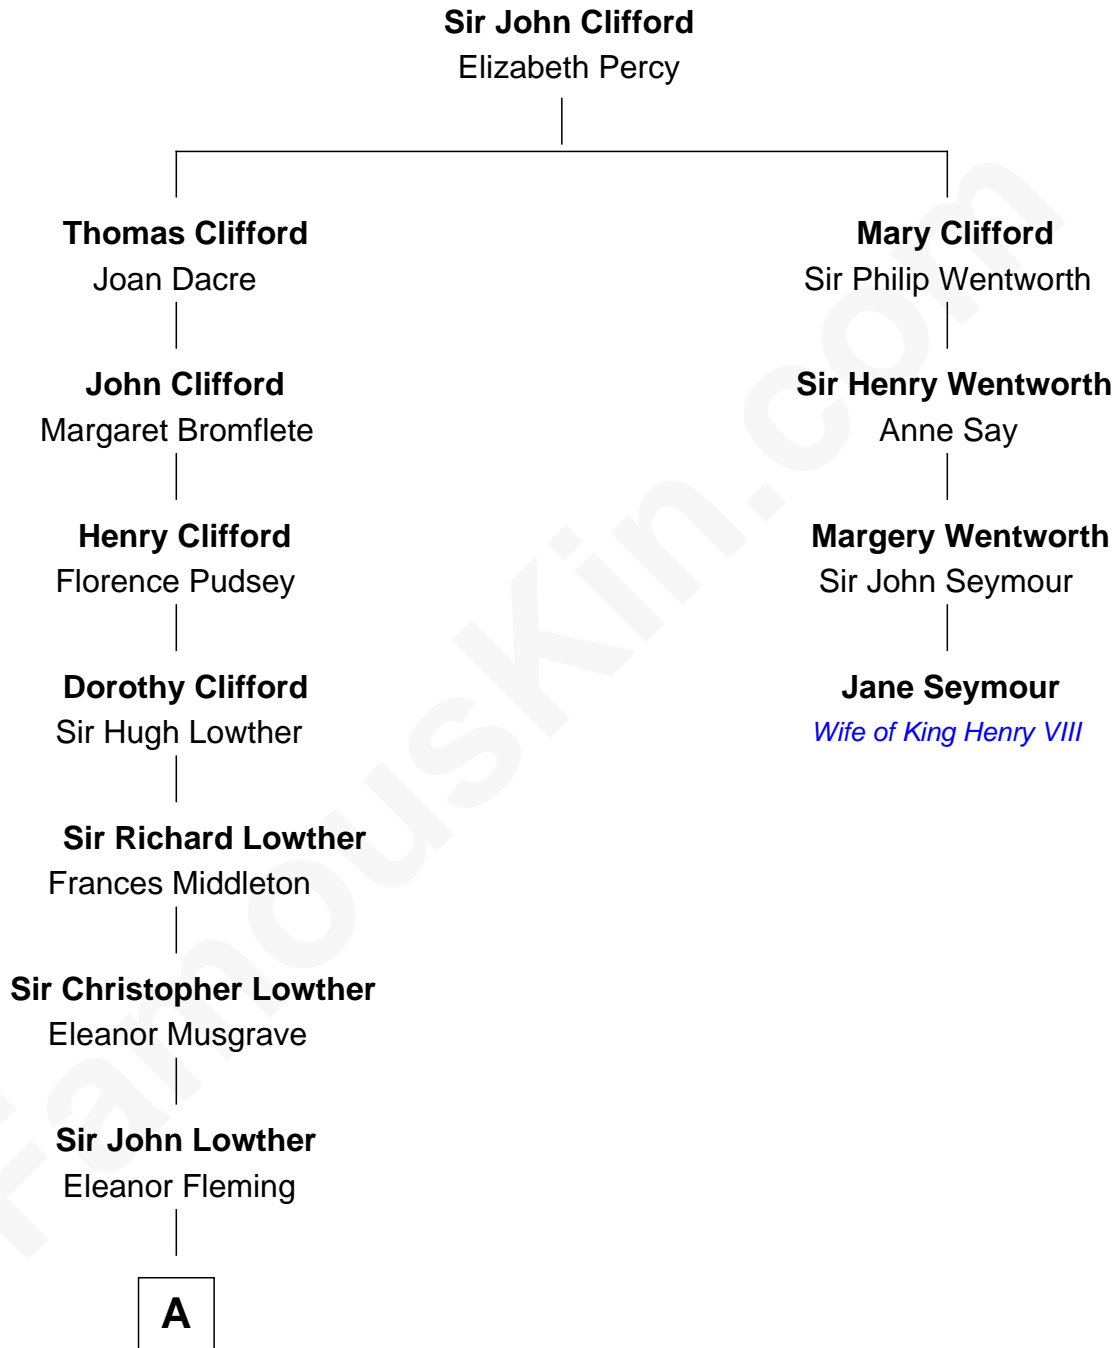

FamousKin.com

Relationship Chart of Fletcher Christian

Leader of the mutiny on the Bounty

3rd cousin 9 times removed of

Jane Seymour

3rd Wife of King Henry VIII

A

—
Agnes Lowther

Roger Kirkby

—
William Kirkby

Joanna Furness

—
Eleanor Kirkby

Humphrey Senhouse

—
Bridget Senhouse

John Christian

—
Charles Christian

Anne Dixon

—
Fletcher Christian

Leader of the mutiny on the Bounty