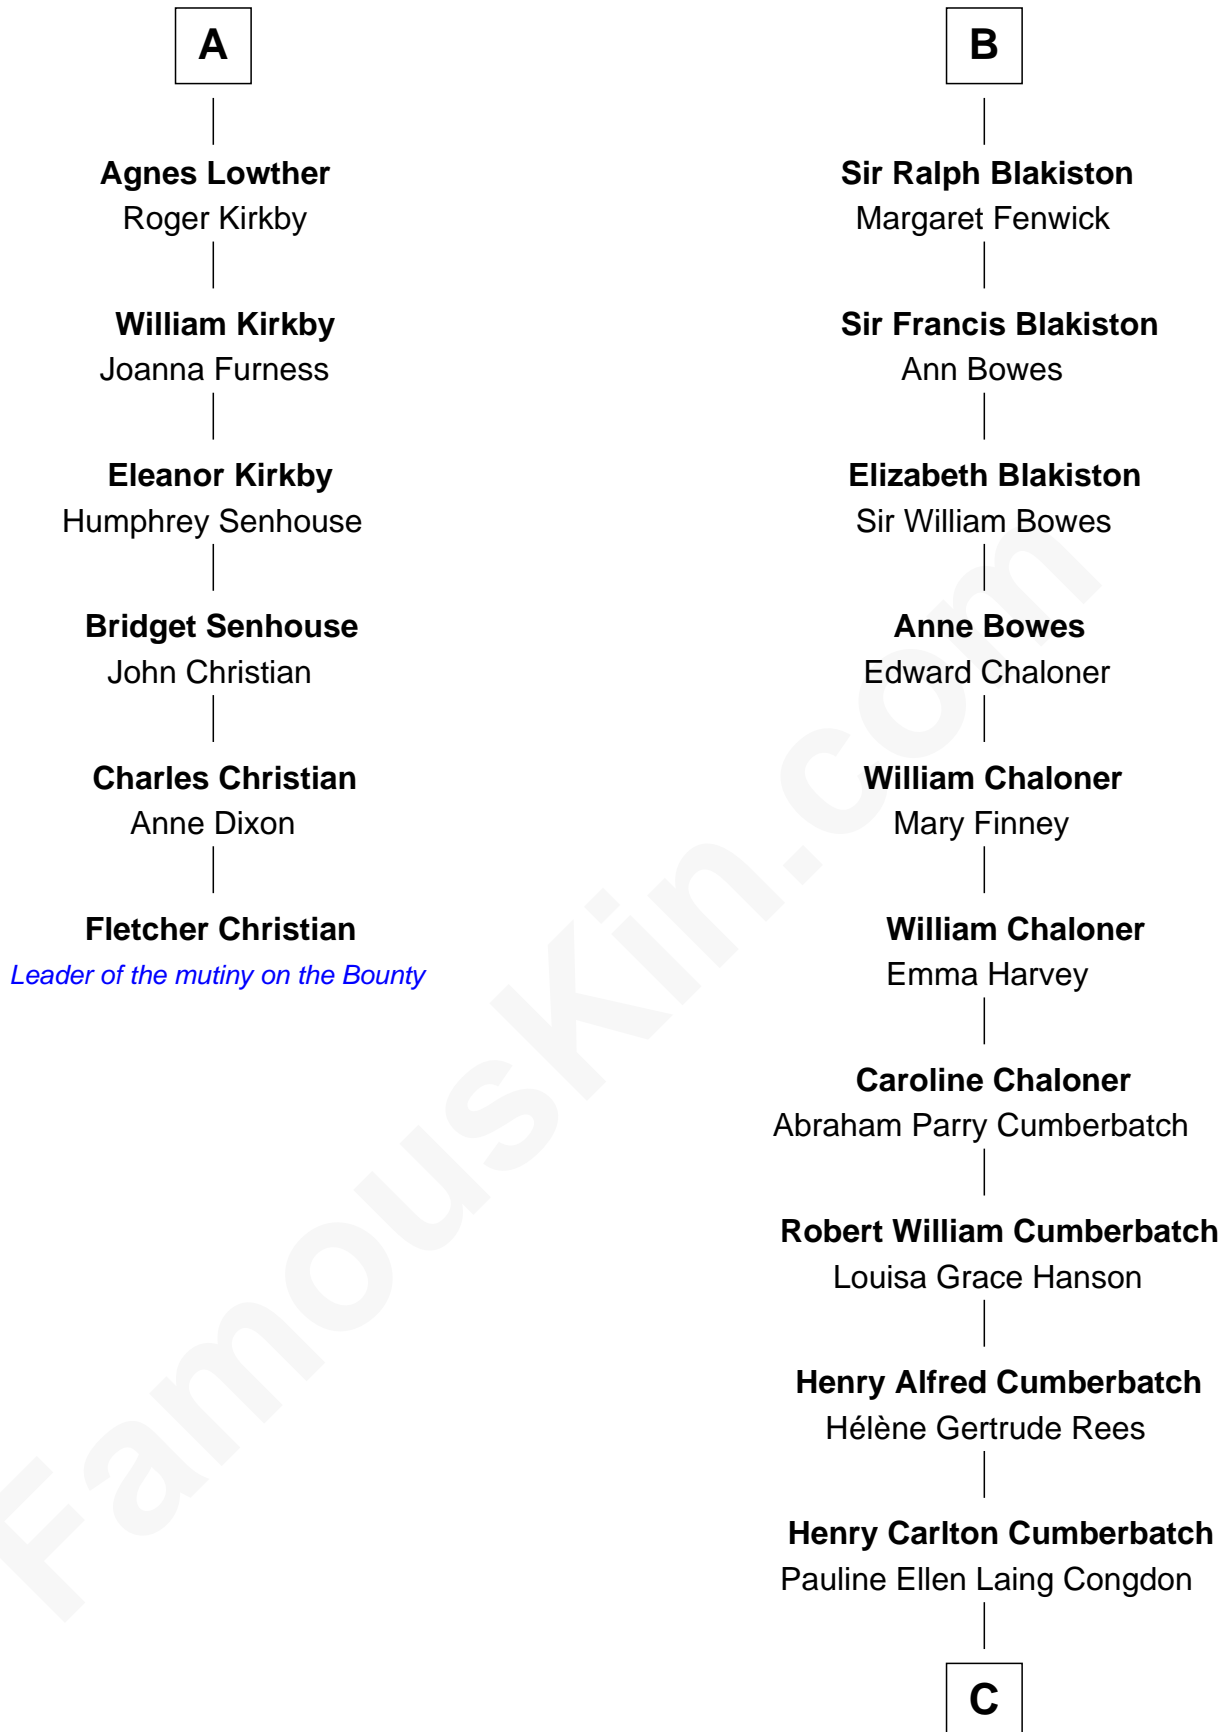

FamousKin.com

Relationship Chart of Fletcher Christian

Leader of the mutiny on the Bounty

12th cousin 6 times removed of

Benedict Cumberbatch

Movie, Television and Stage Actor

C

Timothy Carlton Congdon Cumberbatch

Wanda Ventham

Benedict Cumberbatch

Movie, Television and Stage Actor

FamousKin.com