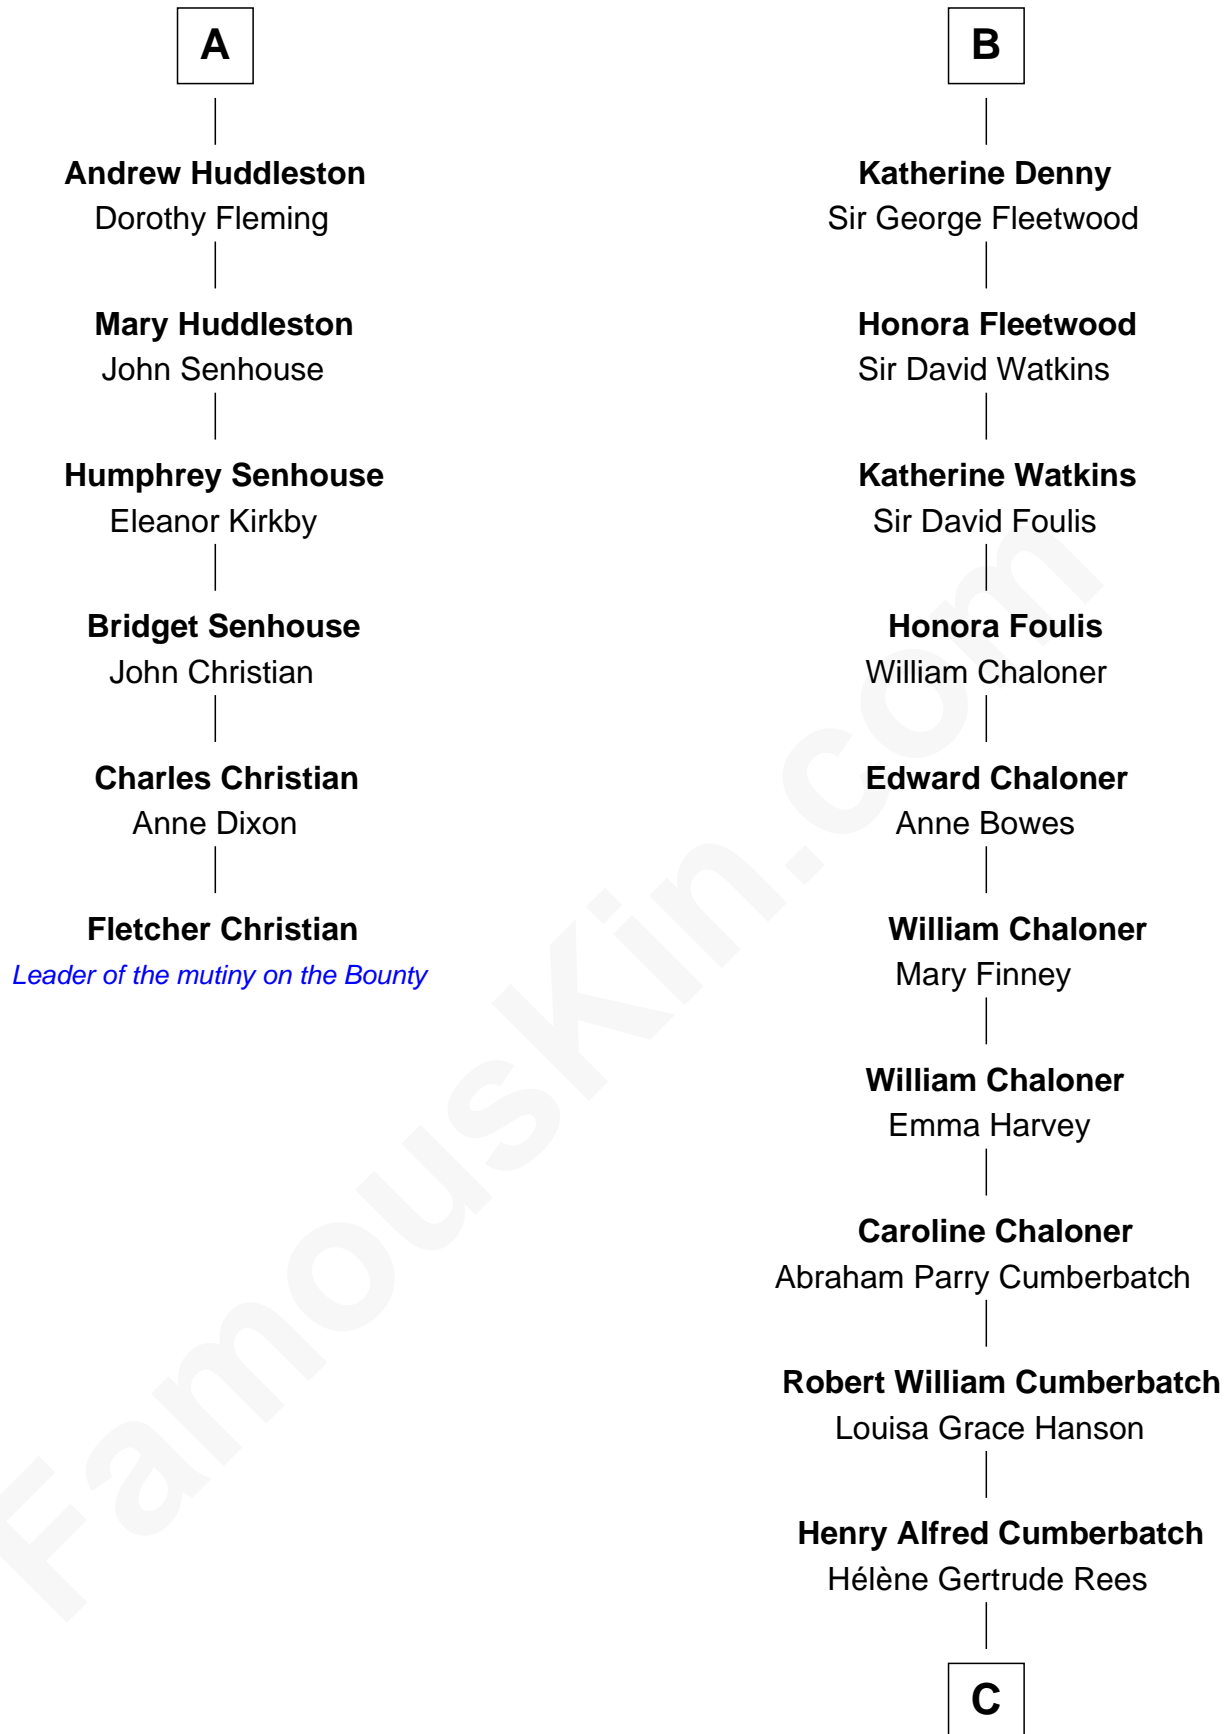

FamousKin.com

Relationship Chart of Fletcher Christian

Leader of the mutiny on the Bounty

12th cousin 7 times removed of

Benedict Cumberbatch

Movie, Television and Stage Actor

C

Henry Carlton Cumberbatch