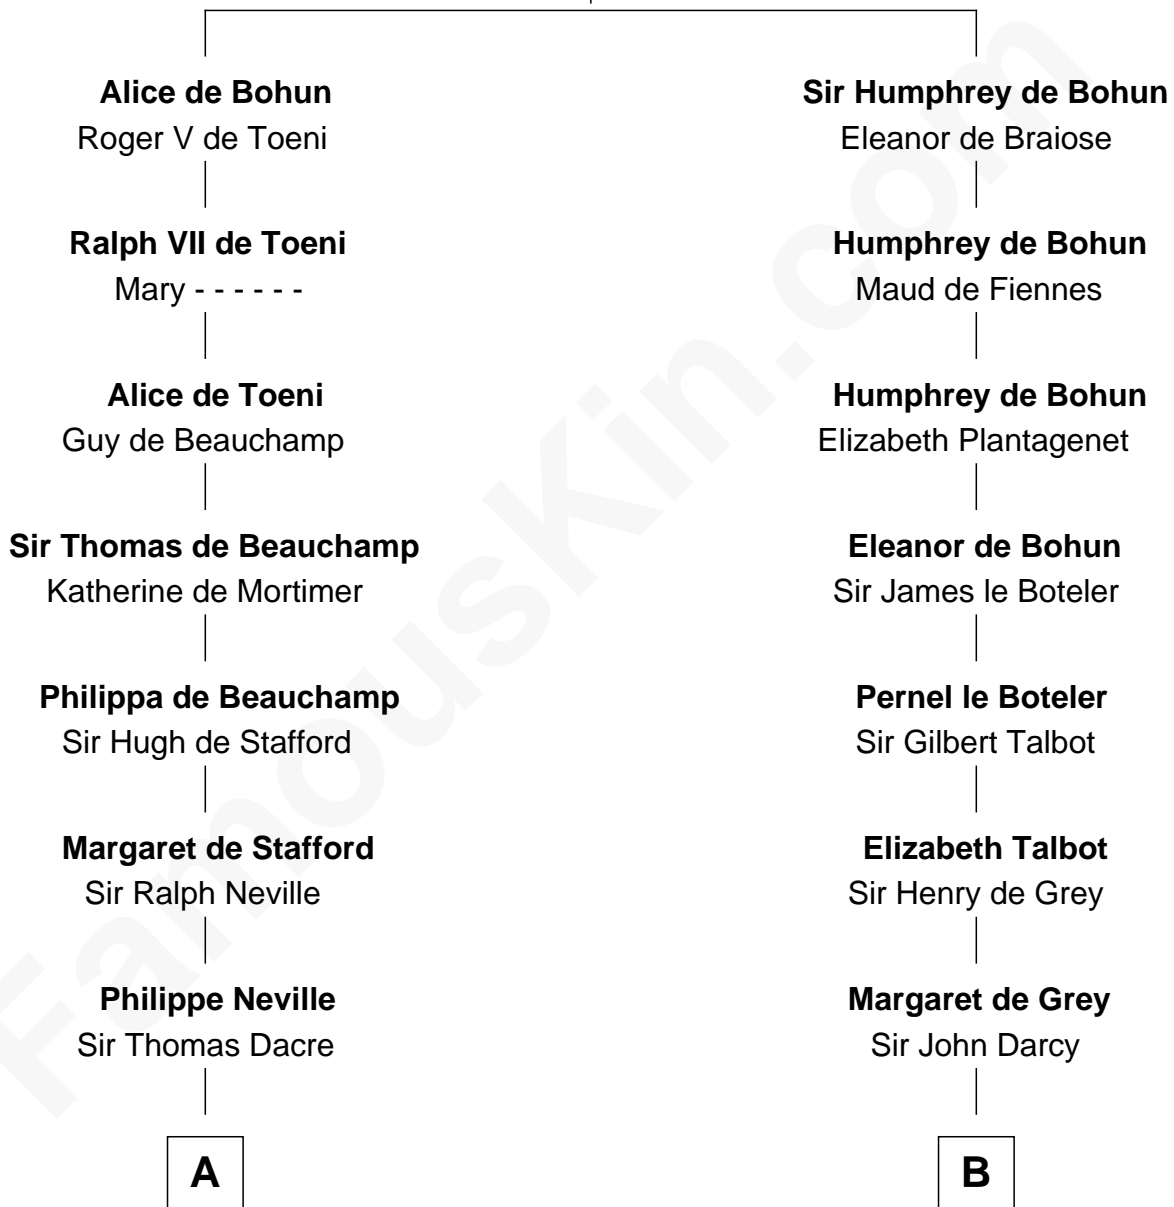

FamousKin.com

Relationship Chart of Fletcher Christian

Leader of the mutiny on the Bounty

19th cousin 2 times removed of

Sir Arthur Conan Doyle

Author, "Sherlock Holmes"

Sir Humphrey de Bohun

Maud of Eu

C

Bridget Senhouse

John Christian

Charles Christian

Anne Dixon

Fletcher Christian

Leader of the mutiny on the Bounty

D