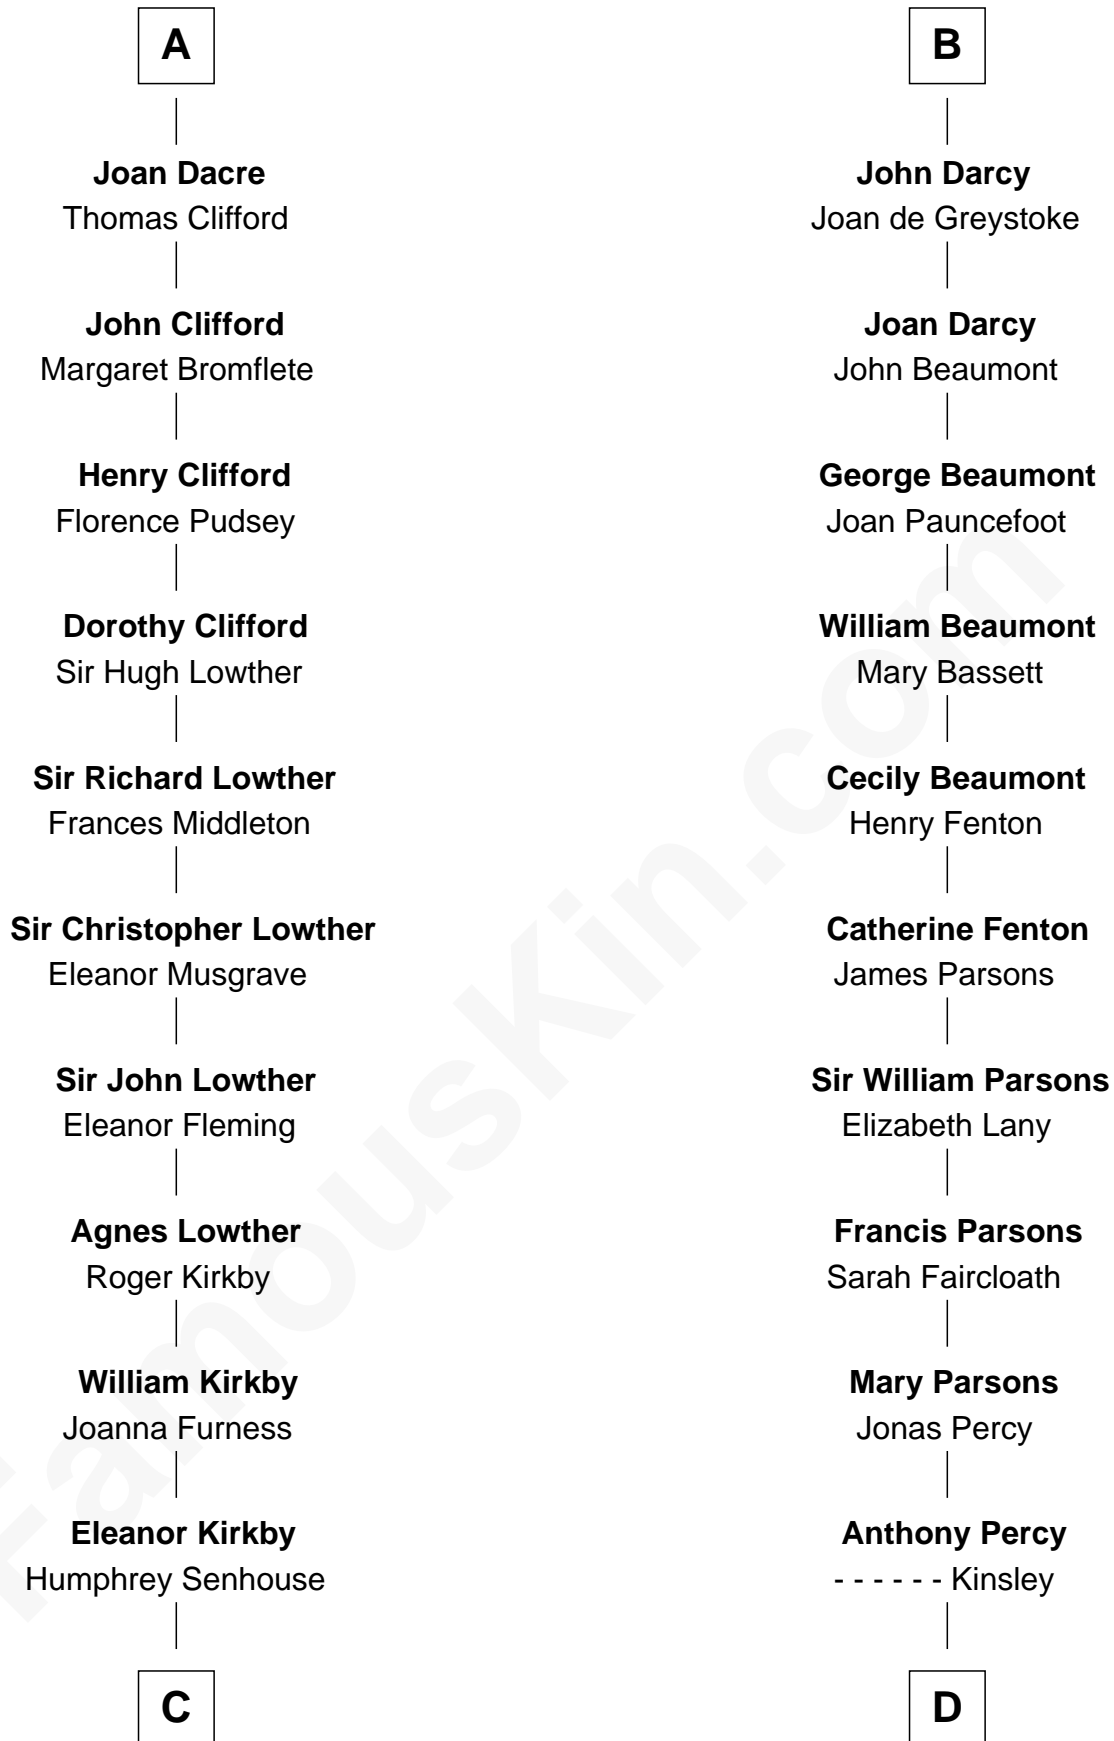

FamousKin.com

Relationship Chart of Fletcher Christian

Leader of the mutiny on the Bounty

19th cousin 2 times removed of

Sir Arthur Conan Doyle

Author, "Sherlock Holmes"

Sir Humphrey de Bohun

Maud of Eu

C

Bridget Senhouse

John Christian

Charles Christian

Anne Dixon

Fletcher Christian

Leader of the mutiny on the Bounty

D