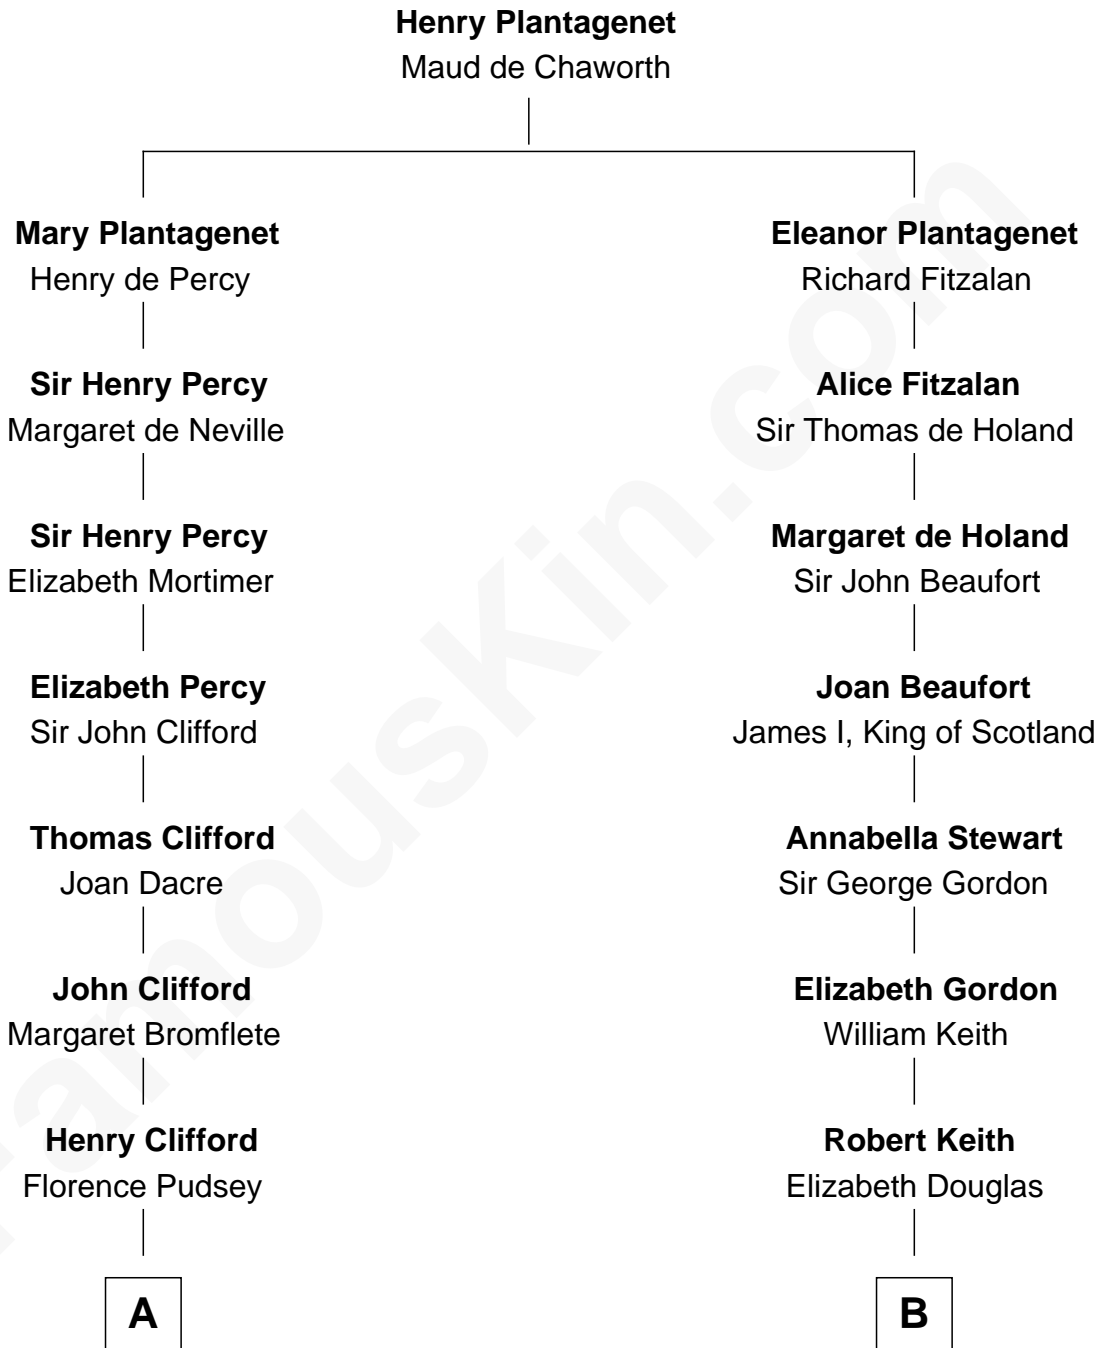

FamousKin.com

Relationship Chart of Fletcher Christian

Leader of the mutiny on the Bounty

16th cousin 3 times removed of

Alan Turing

WWII Codebreaker of Nazi Enigma Machine

C

Rev. John Robert Turing
Fanny Montague Boyd

Julius Matheson Turing
Ethel Sara Stoney

Alan Turing
WWII Codebreaker of Nazi Enigma Machine

FamousKin.com