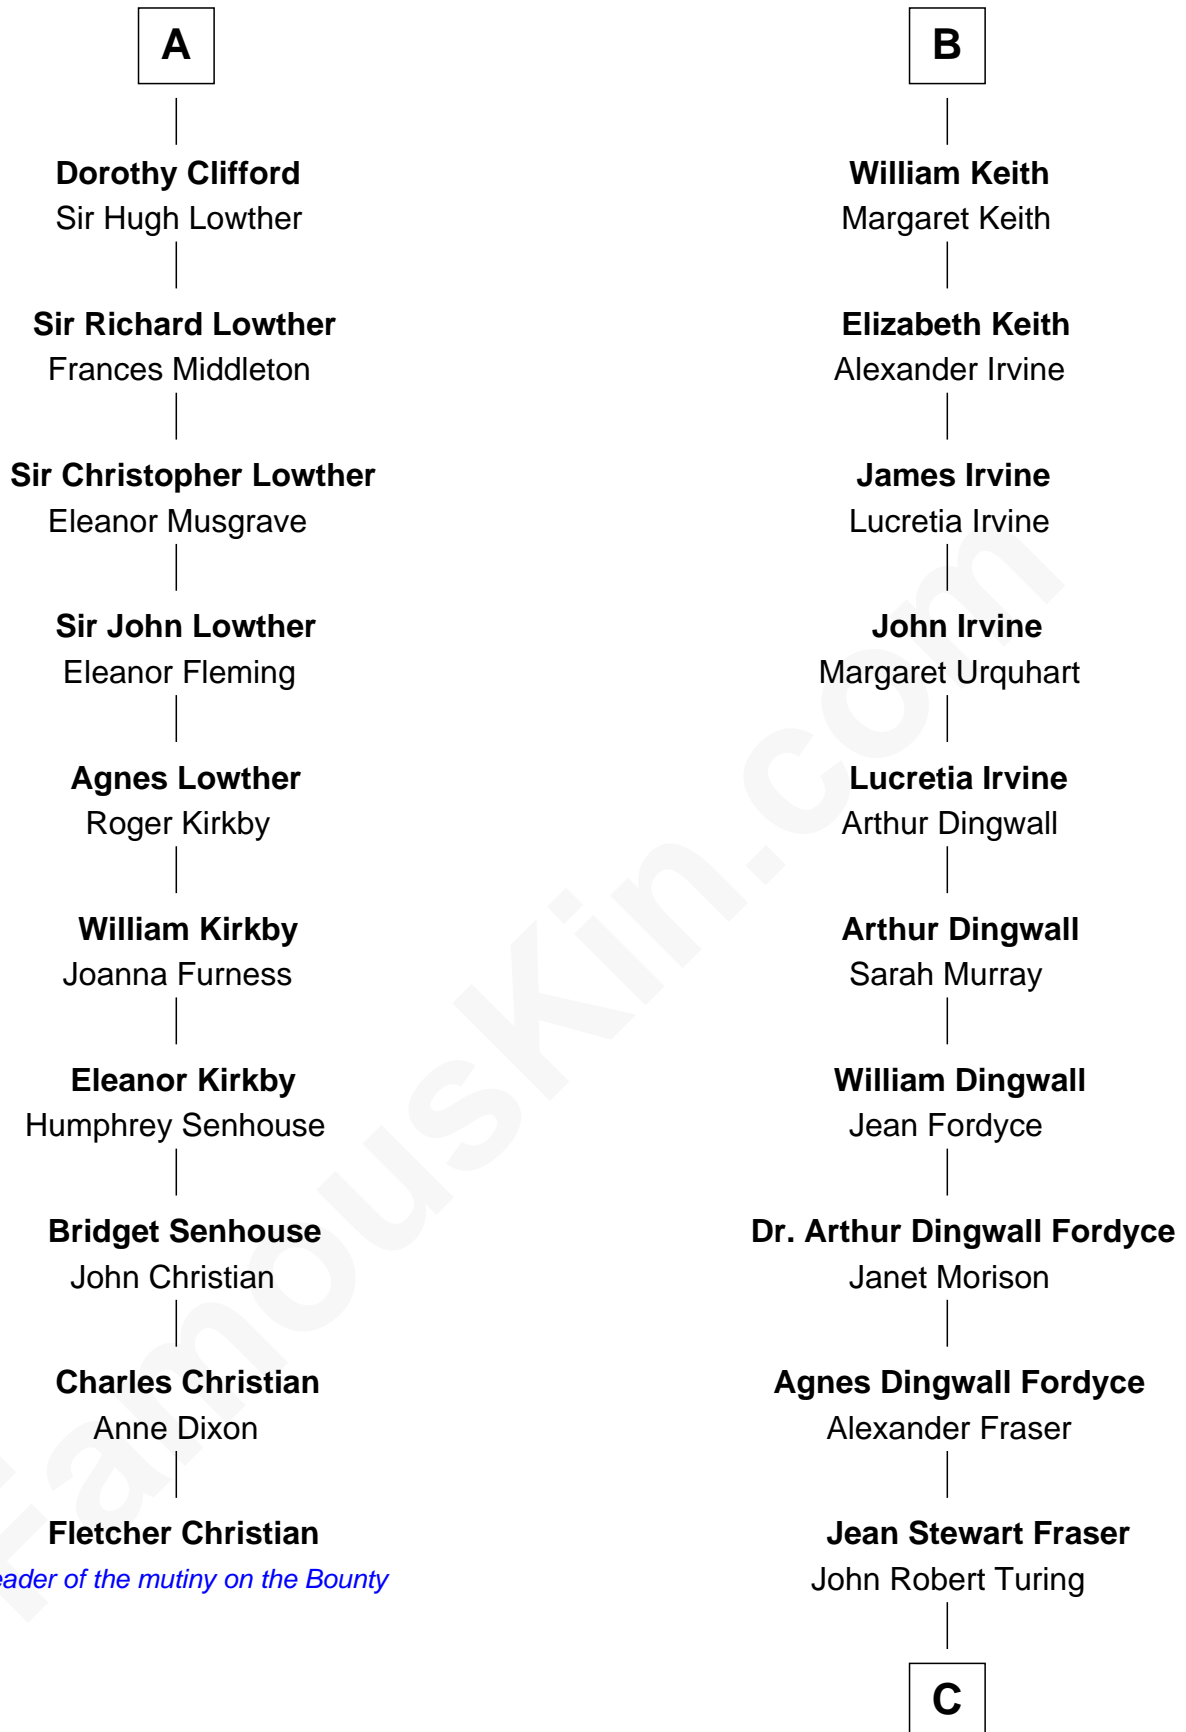

FamousKin.com

Relationship Chart of Fletcher Christian

Leader of the mutiny on the Bounty

16th cousin 3 times removed of

Alan Turing

WWII Codebreaker of Nazi Enigma Machine

C

Rev. John Robert Turing
Fanny Montague Boyd

Julius Matheson Turing
Ethel Sara Stoney

Alan Turing
WWII Codebreaker of Nazi Enigma Machine

FamousKin.com