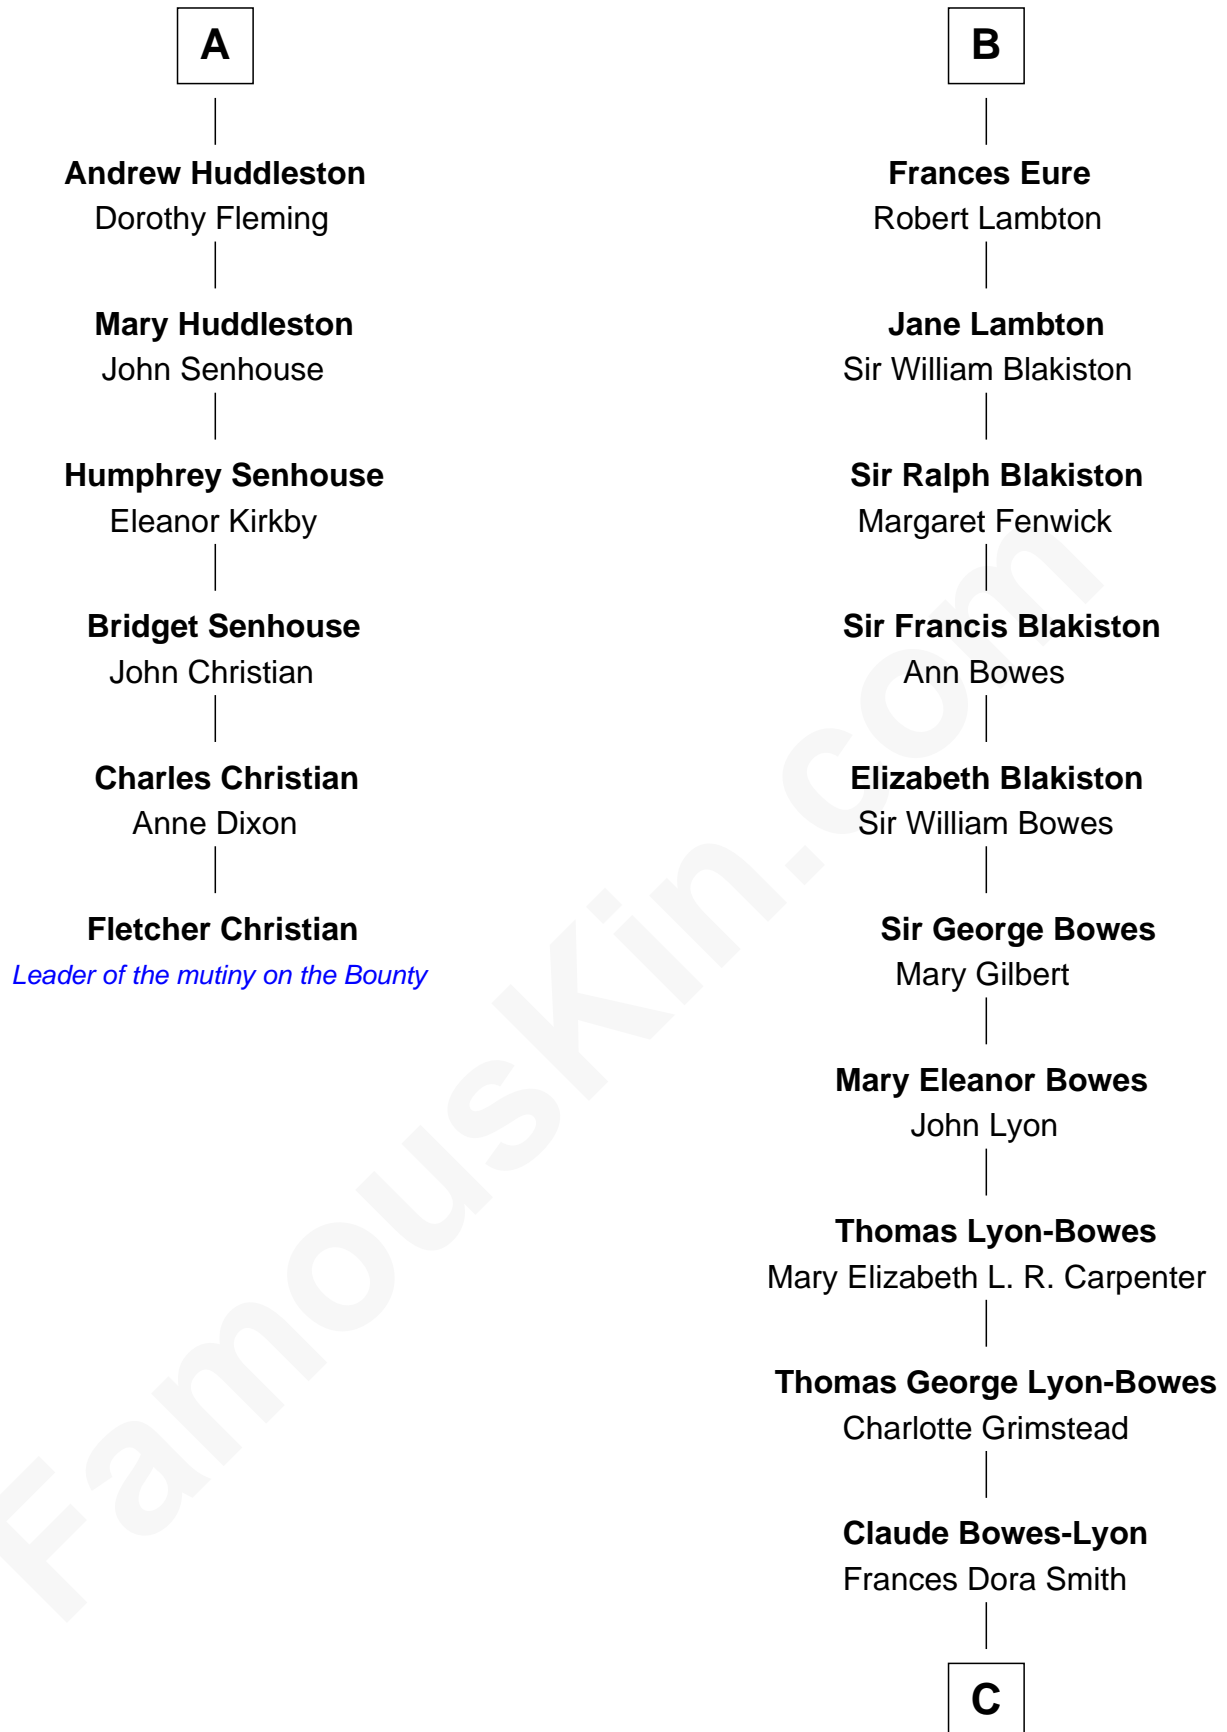

FamousKin.com

Relationship Chart of Fletcher Christian

Leader of the mutiny on the Bounty

12th cousin 7 times removed of

Queen Elizabeth II

Queen of the United Kingdom

C

Claude George Bowes-Lyon
Cecilia Nina Cavendish-Bentinck

Elizabeth Bowes-Lyon
George VI, King of the United Kingdom

Queen Elizabeth II
Queen of the United Kingdom

FamousKin.com