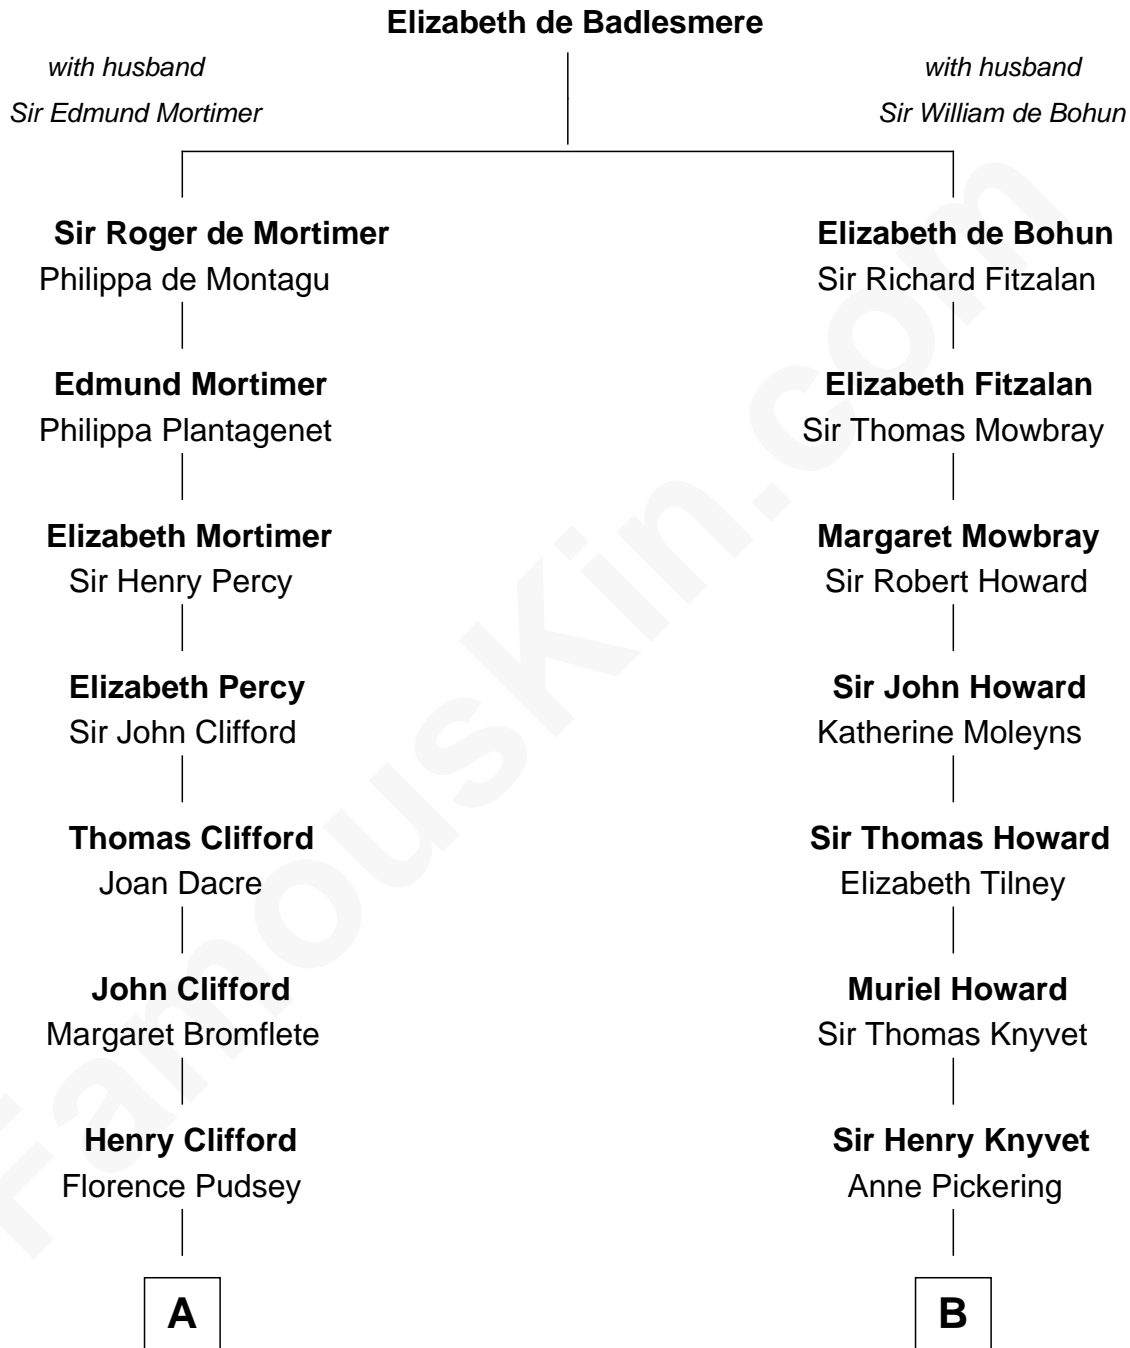

FamousKin.com

Relationship Chart of Fletcher Christian

Leader of the mutiny on the Bounty

16th cousin 3 times removed of

Tilda Swinton

Movie Actress

C

Mariora Beatrice Evelyn Rochfort Alers-Hankey

Alan Henry Campbell Swinton

Sir John Swinton

Judith Balfour Killen

Tilda Swinton

Movie Actress

FamousKin.com