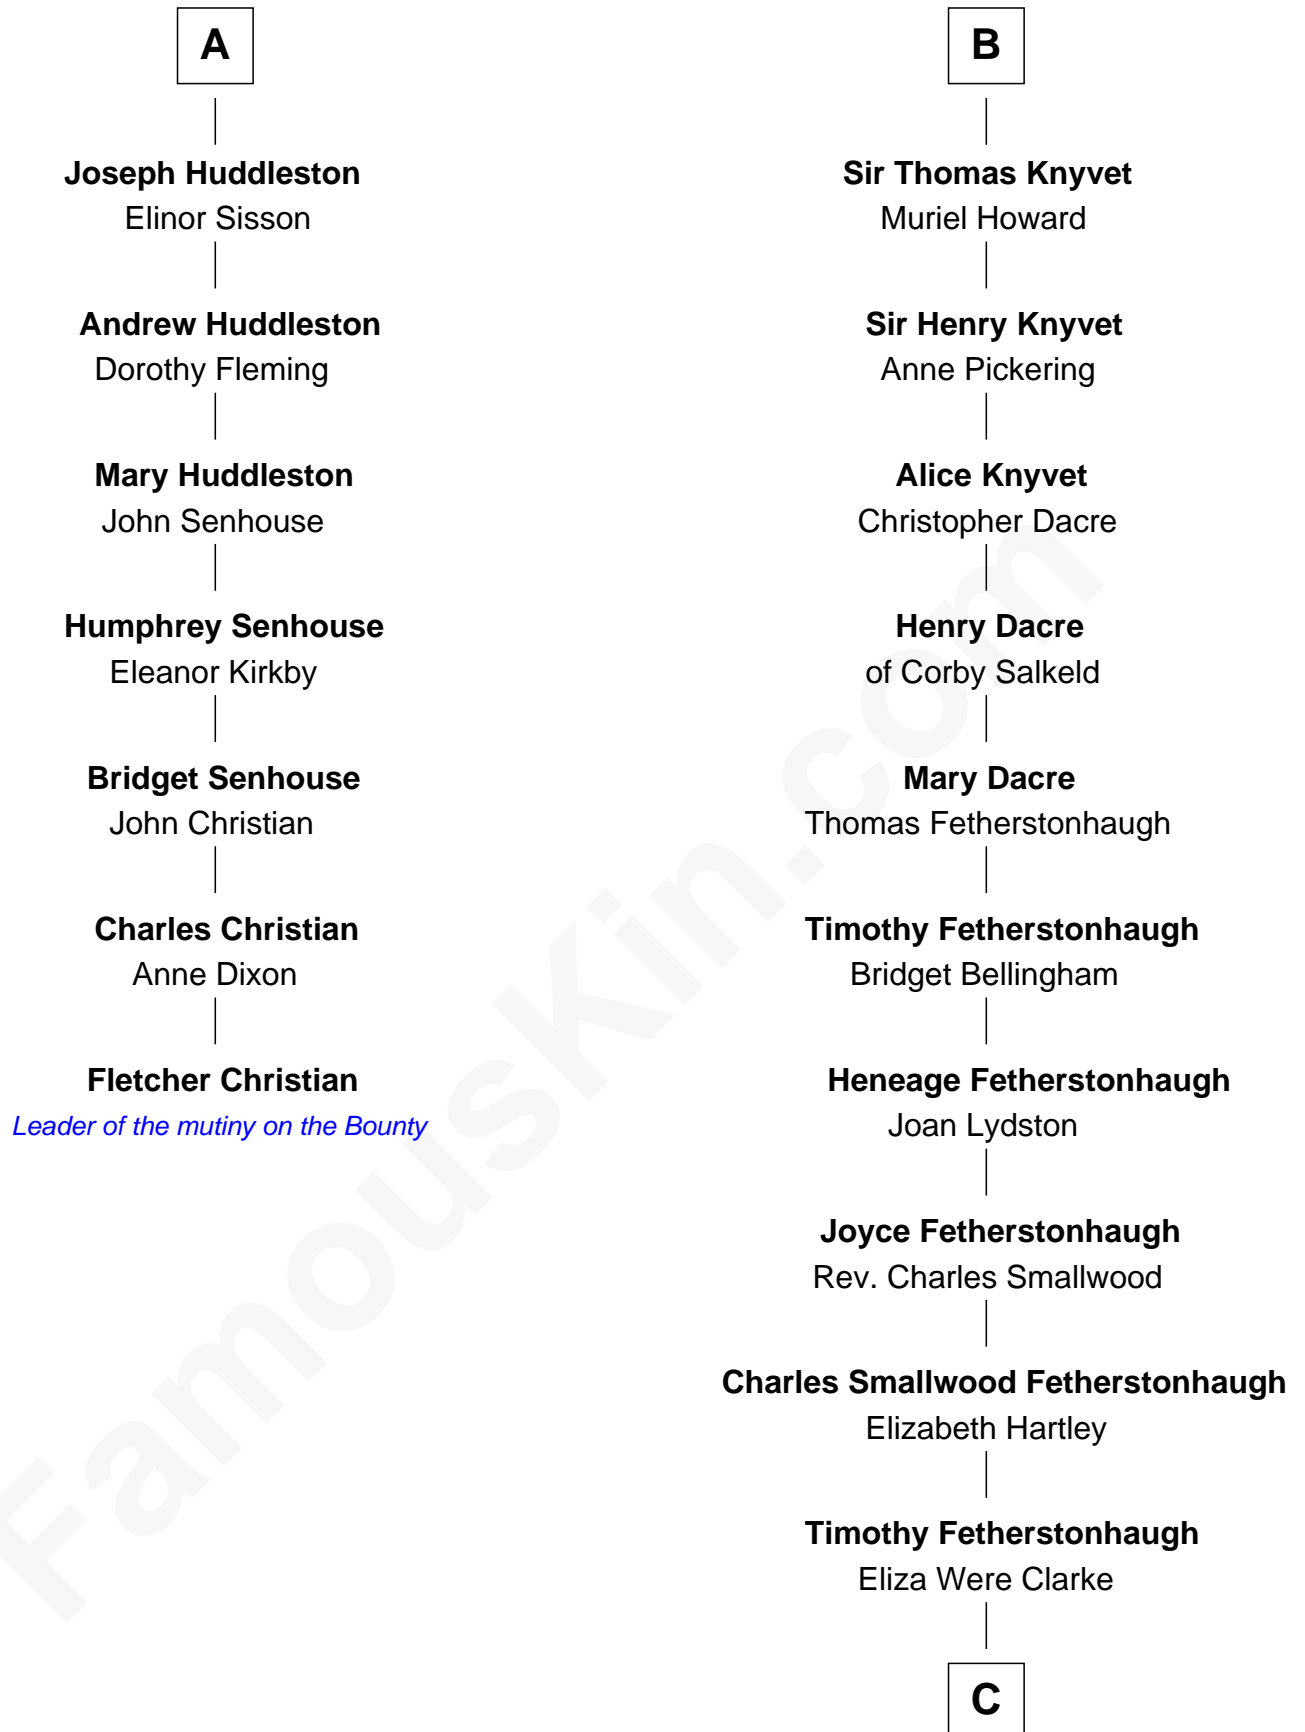

## Relationship Chart of Fletcher Christian

Leader of the mutiny on the Bounty

13th cousin 8 times removed of

**Tilda Swinton**

Movie Actress

**Sir William de la Pole**

Katherine de Norwich

C

**Albany Fetherstonhaugh**

Evelyn Gertrude Astell

**Gertrude Clare Fetherstonhaugh**

Cecil George Herbert Alers-Hankey

**Mariora Beatrice Evelyn Rochfort Alers-Hankey**

Alan Henry Campbell Swinton

**Sir John Swinton**