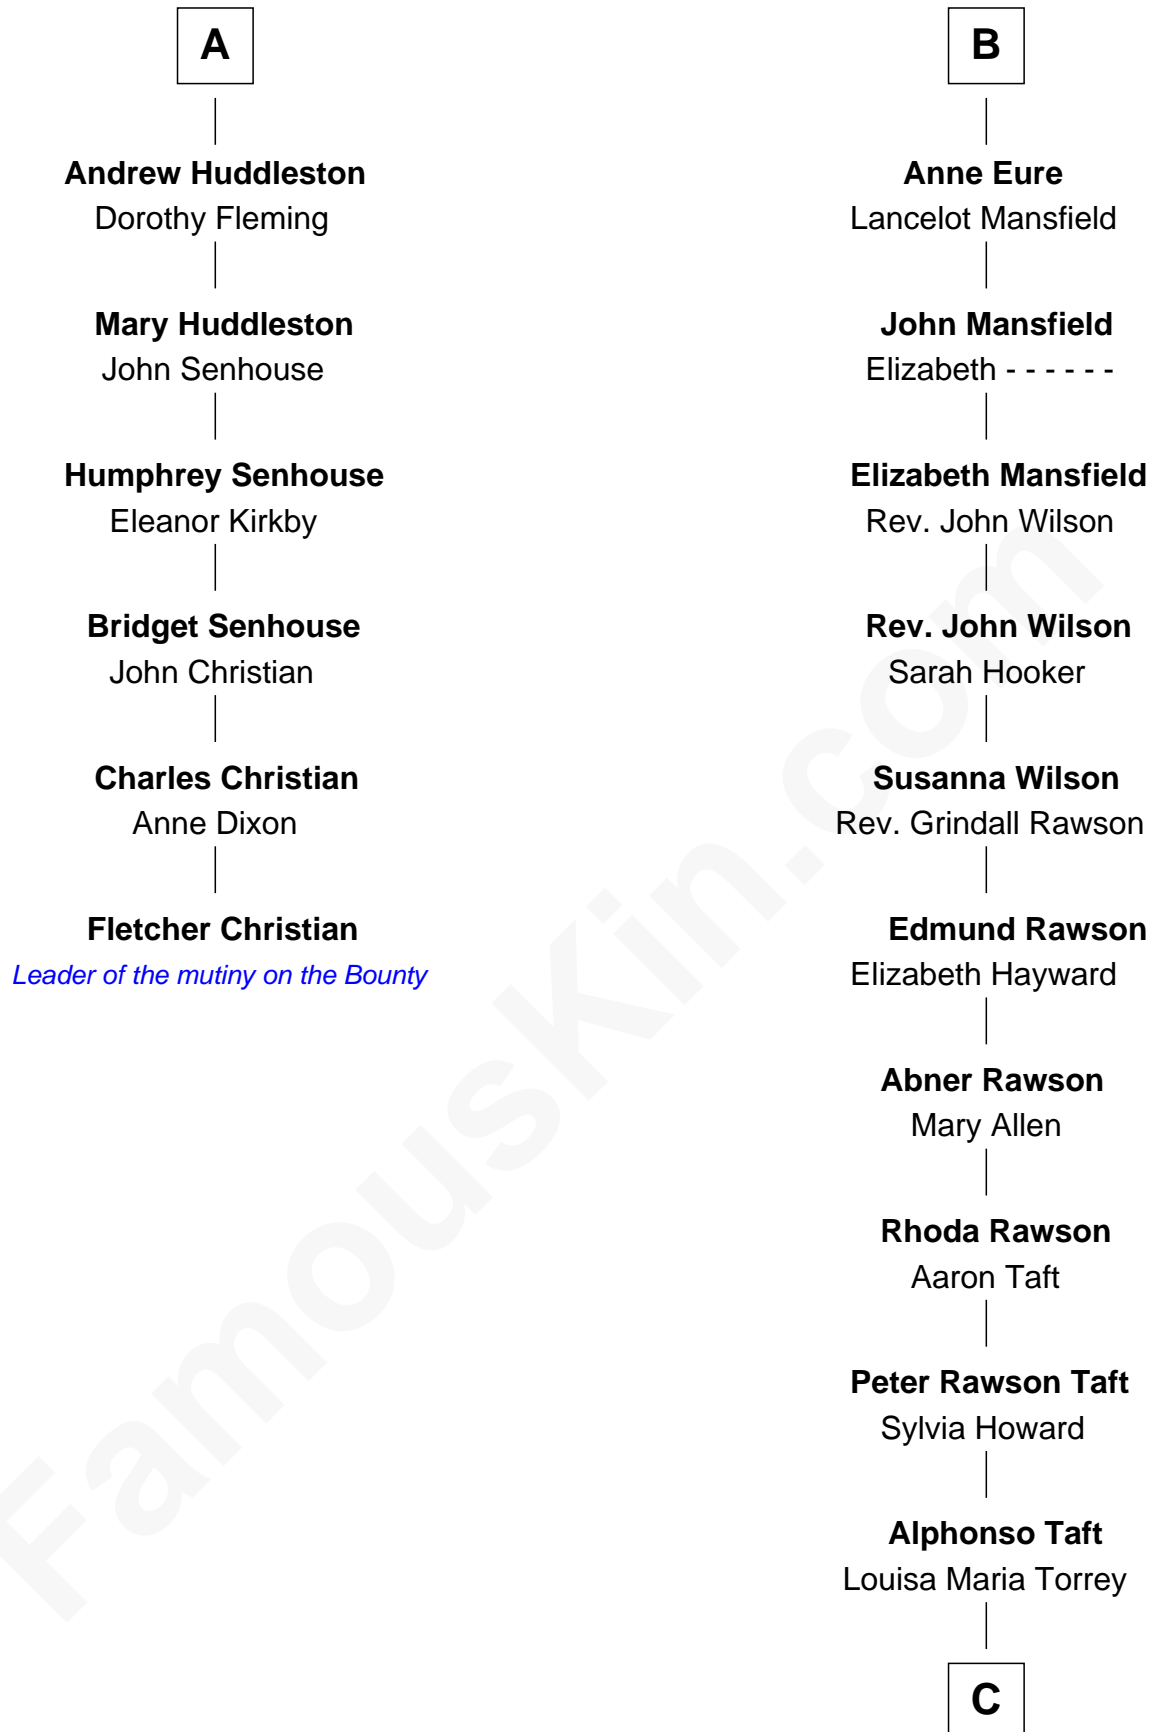

FamousKin.com

Relationship Chart of Fletcher Christian

Leader of the mutiny on the Bounty

12th cousin 8 times removed of

Bob Taft

67th Governor of Ohio

Sir Michael de la Pole

Katherine Wingfield

Sir John Huddleston

Joyce Prickley

Andrew Huddleston

Mary Hutton

Joseph Huddleston

Elinor Sisson

A

Michael de la Pole

Sir Ralph Eure

Sir William Eure

Elizabeth Willoughby

Sir Ralph Eure

Margery Bowes

B

C

William Howard Taft

Helen Louise Herron

Robert Alphonso Taft

Martha Wheaton Bowers

Robert Alphonso Taft

Blanca Duncan Noël

Bob Taft

67th Governor of Ohio

FamousKin.com