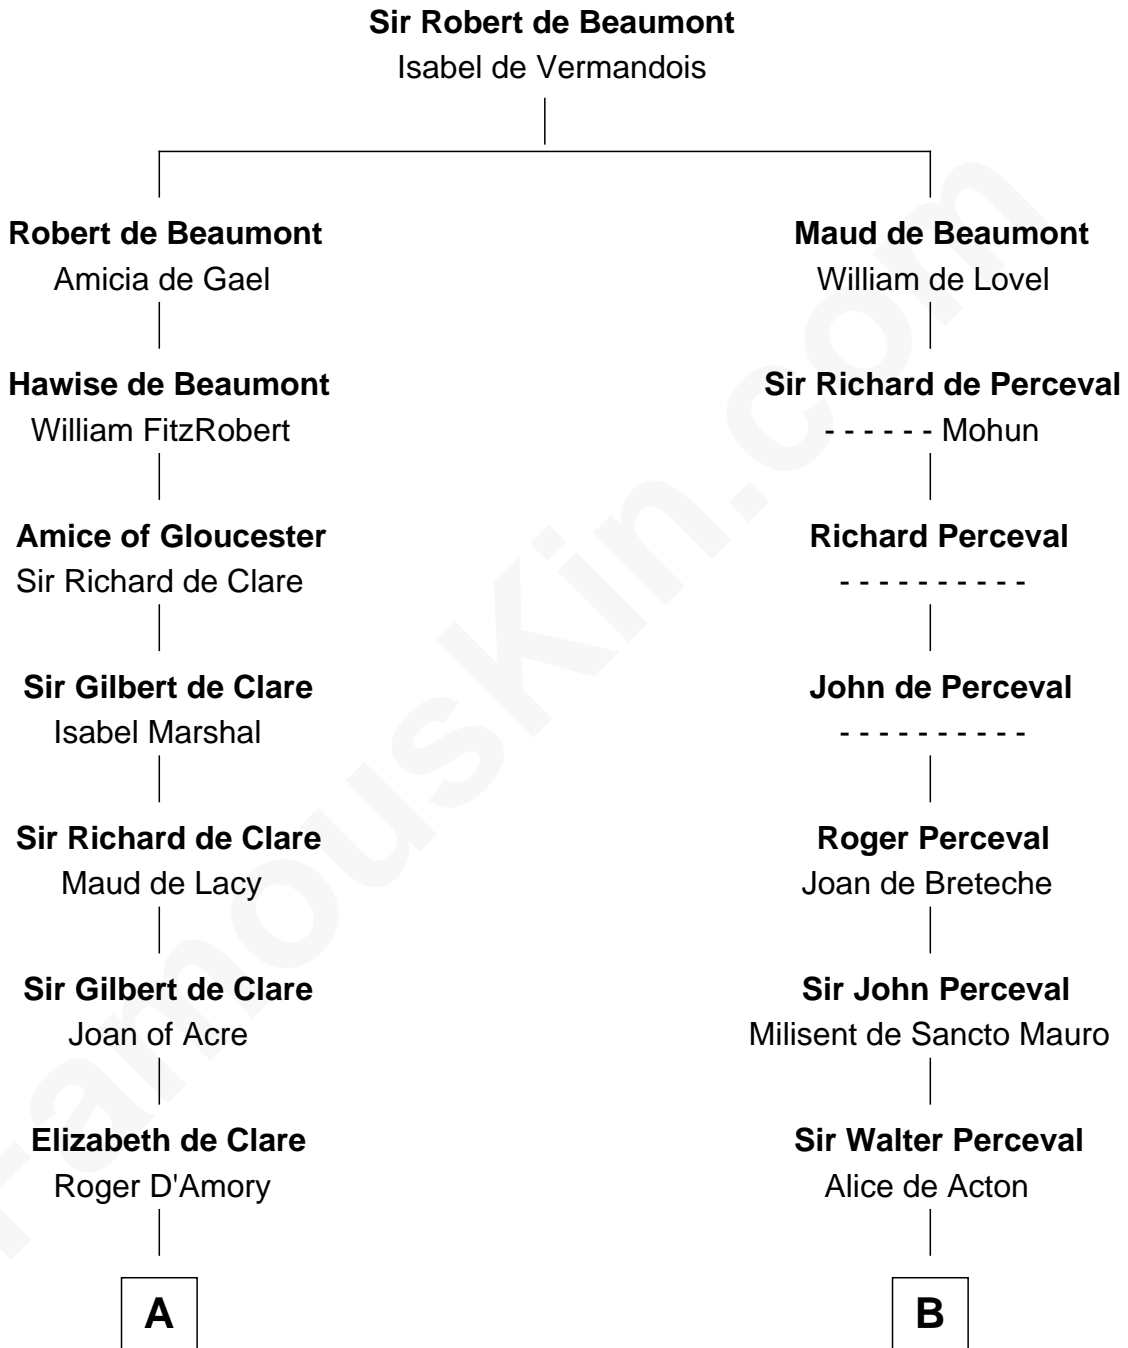

# FamousKin.com

## Relationship Chart of Fletcher Christian

Leader of the mutiny on the Bounty

21st cousin of

**Jane (Appleton) Pierce**

First Lady of President Franklin Pierce

**C**

**Mary Huddleston**

John Senhouse

**Humphrey Senhouse**

Eleanor Kirkby

**Bridget Senhouse**

John Christian

**Charles Christian**

Anne Dixon

**Fletcher Christian**

*Leader of the mutiny on the Bounty*