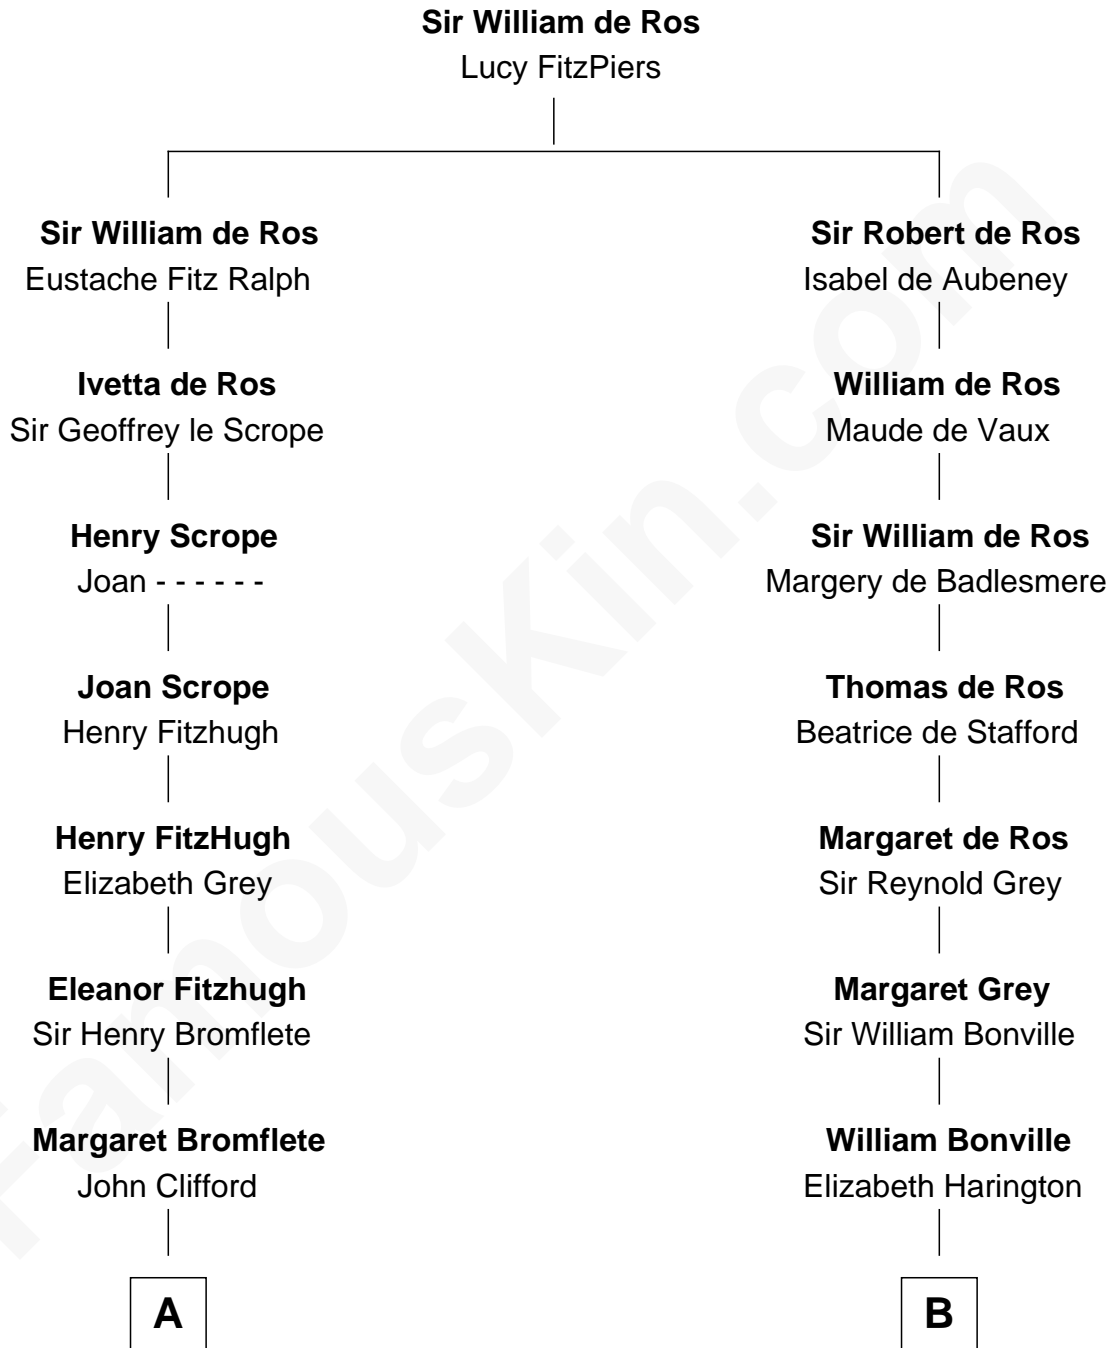

FamousKin.com

Relationship Chart of Fletcher Christian

Leader of the mutiny on the Bounty

17th cousin 1 time removed of

Jane (Appleton) Pierce

First Lady of President Franklin Pierce

C

Rev. Jesse Appleton

Elizabeth Means

Jane (Appleton) Pierce

First Lady of Franklin Pierce

FamousKin.com