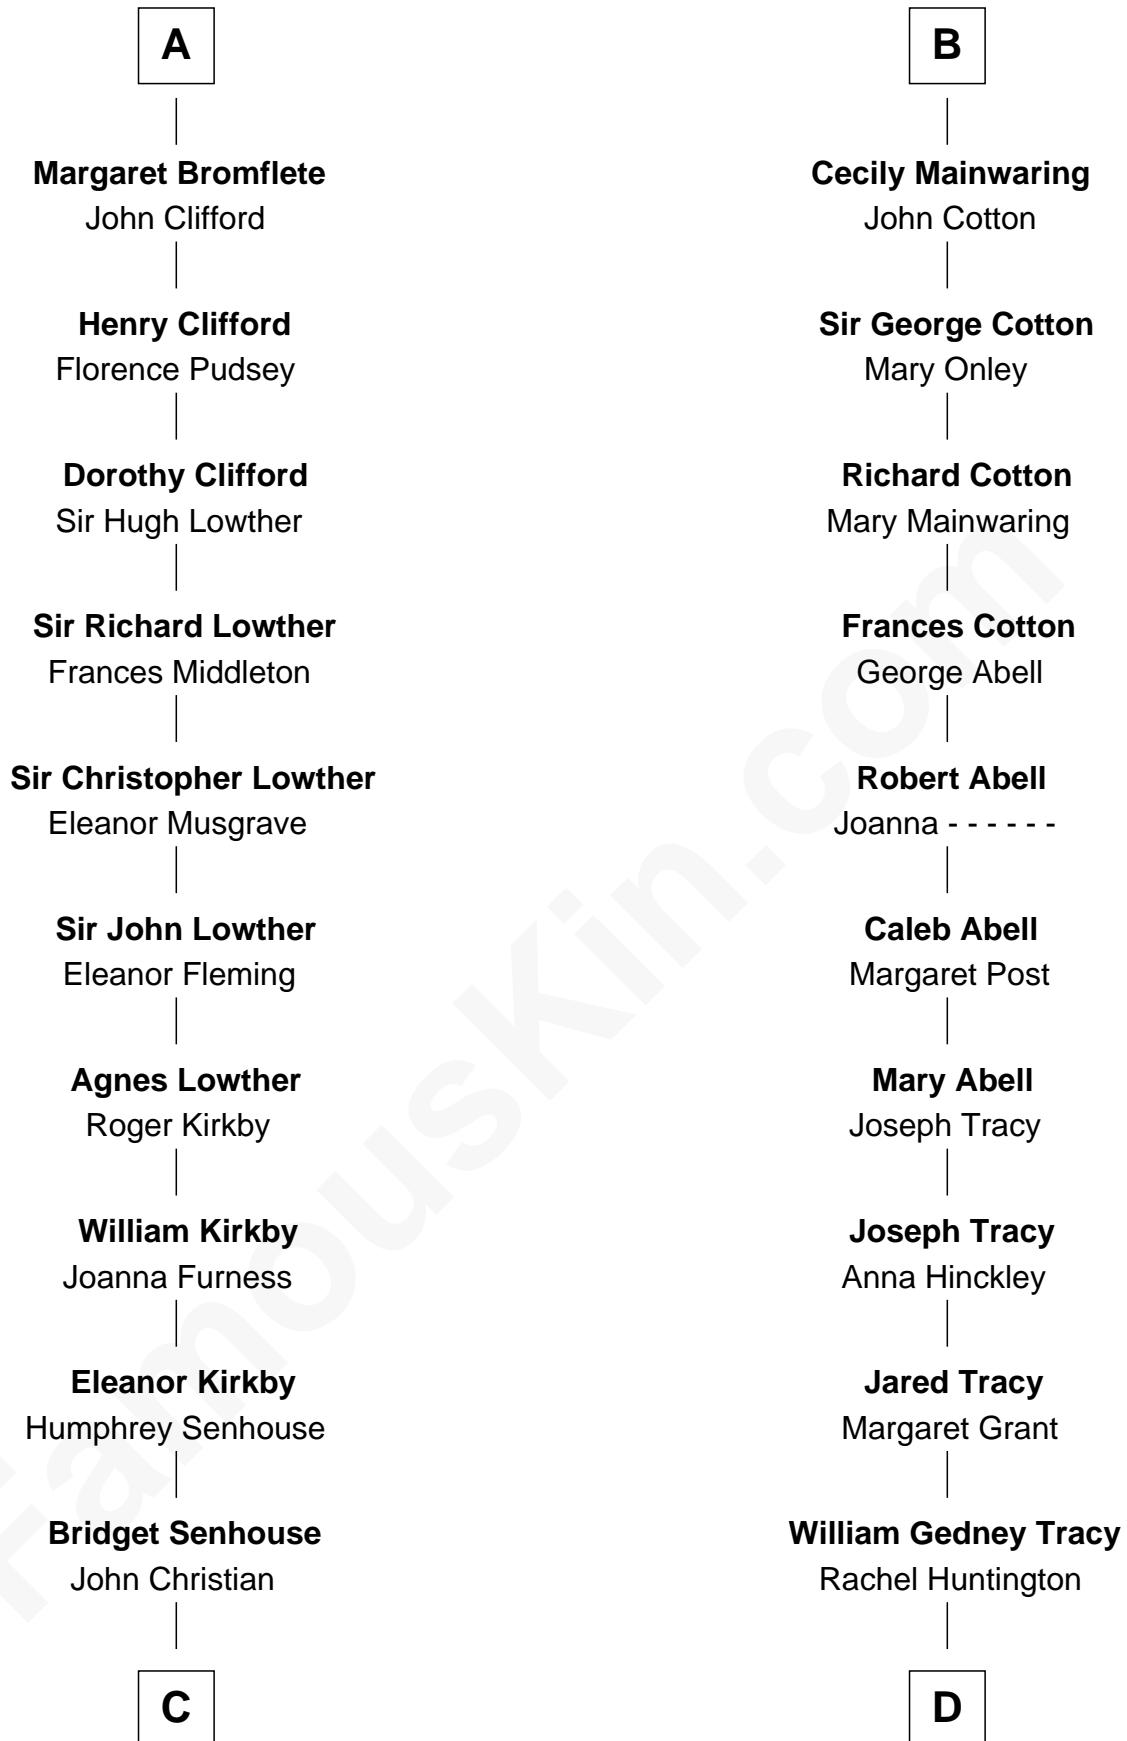

FamousKin.com

Relationship Chart of Fletcher Christian

Leader of the mutiny on the Bounty

18th cousin 2 times removed of

Henry Sturgis Morgan

Co-Founder of Morgan Stanley

C

Charles Christian

Anne Dixon

Fletcher Christian

Leader of the mutiny on the Bounty

D

Charles F. Tracy

Louisa Kirkland

Frances Louisa Tracy

John Pierpont Morgan