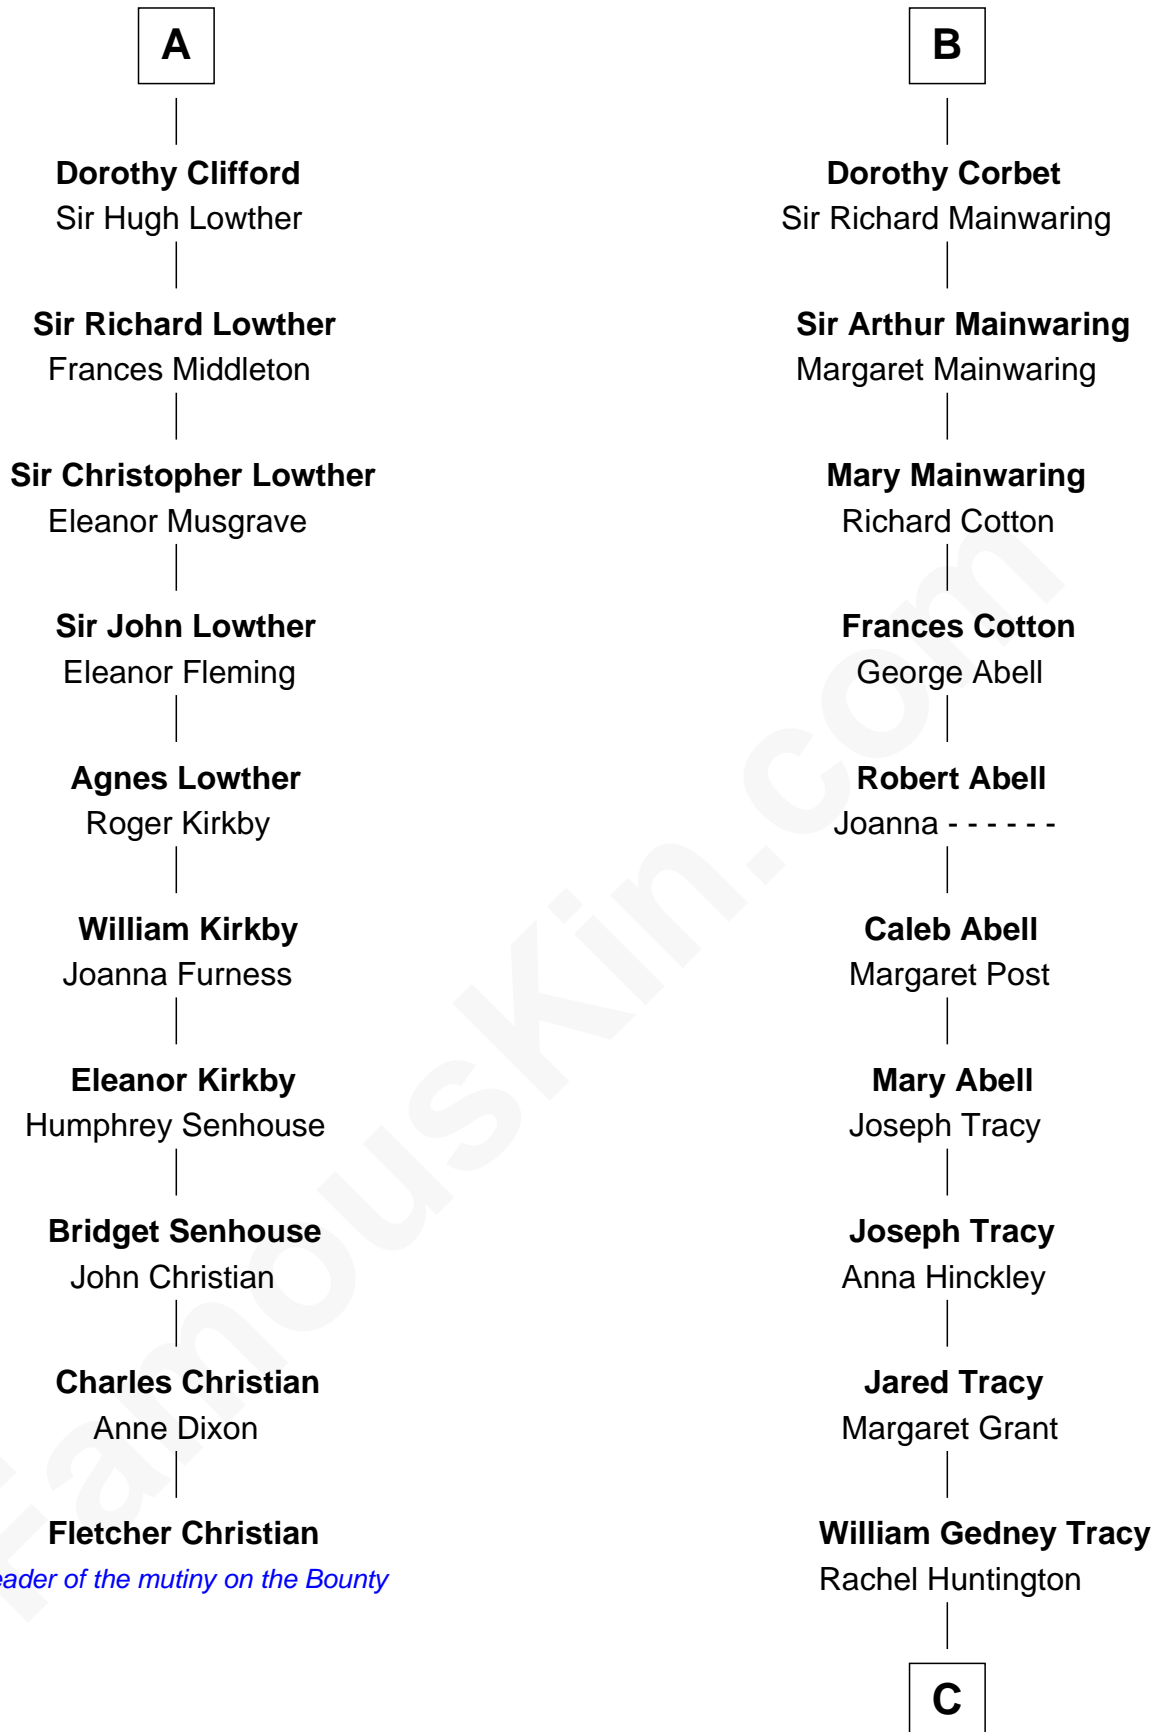

FamousKin.com

Relationship Chart of Fletcher Christian

Leader of the mutiny on the Bounty

16th cousin 4 times removed of

Henry Sturgis Morgan

Co-Founder of Morgan Stanley

Henry Plantagenet

Maud de Chaworth

John Talbot

Ann Talbot

Sir Henry Vernon

Elizabeth Vernon

Sir Robert Corbet

B

C

Charles F. Tracy