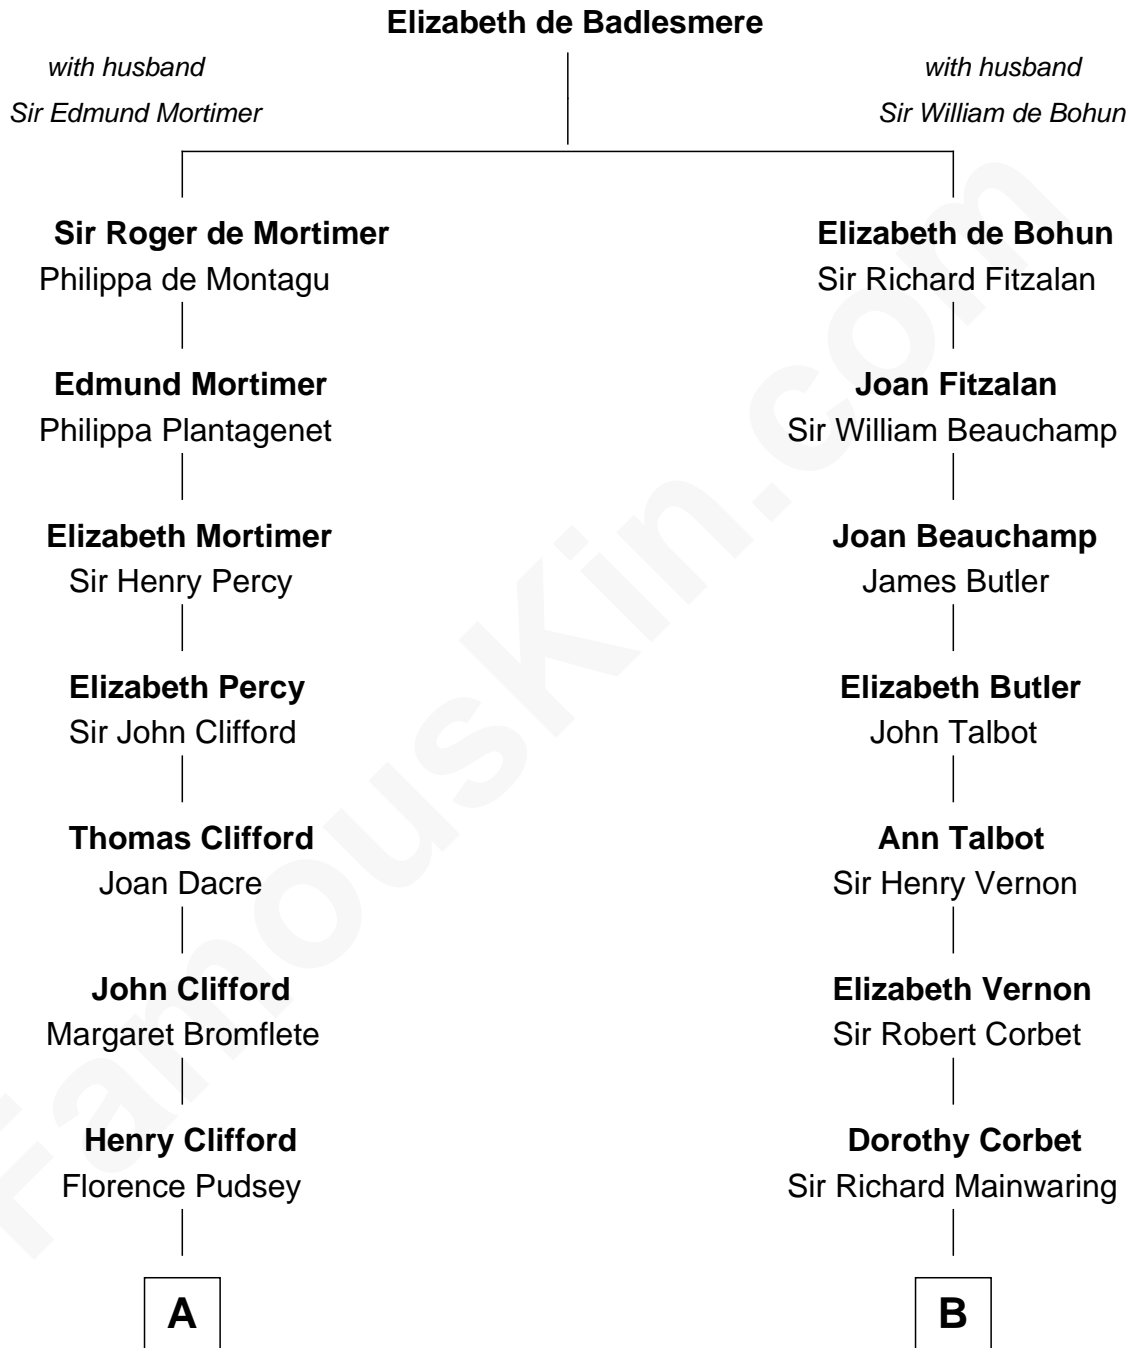

FamousKin.com

Relationship Chart of Fletcher Christian

Leader of the mutiny on the Bounty

16th cousin 3 times removed of

Henry Sturgis Morgan

Co-Founder of Morgan Stanley

C

Frances Louisa Tracy

John Pierpont Morgan

John Pierpont Morgan

Jane Norton Grew

Henry Sturgis Morgan

Co-Founder of Morgan Stanley

FamousKin.com