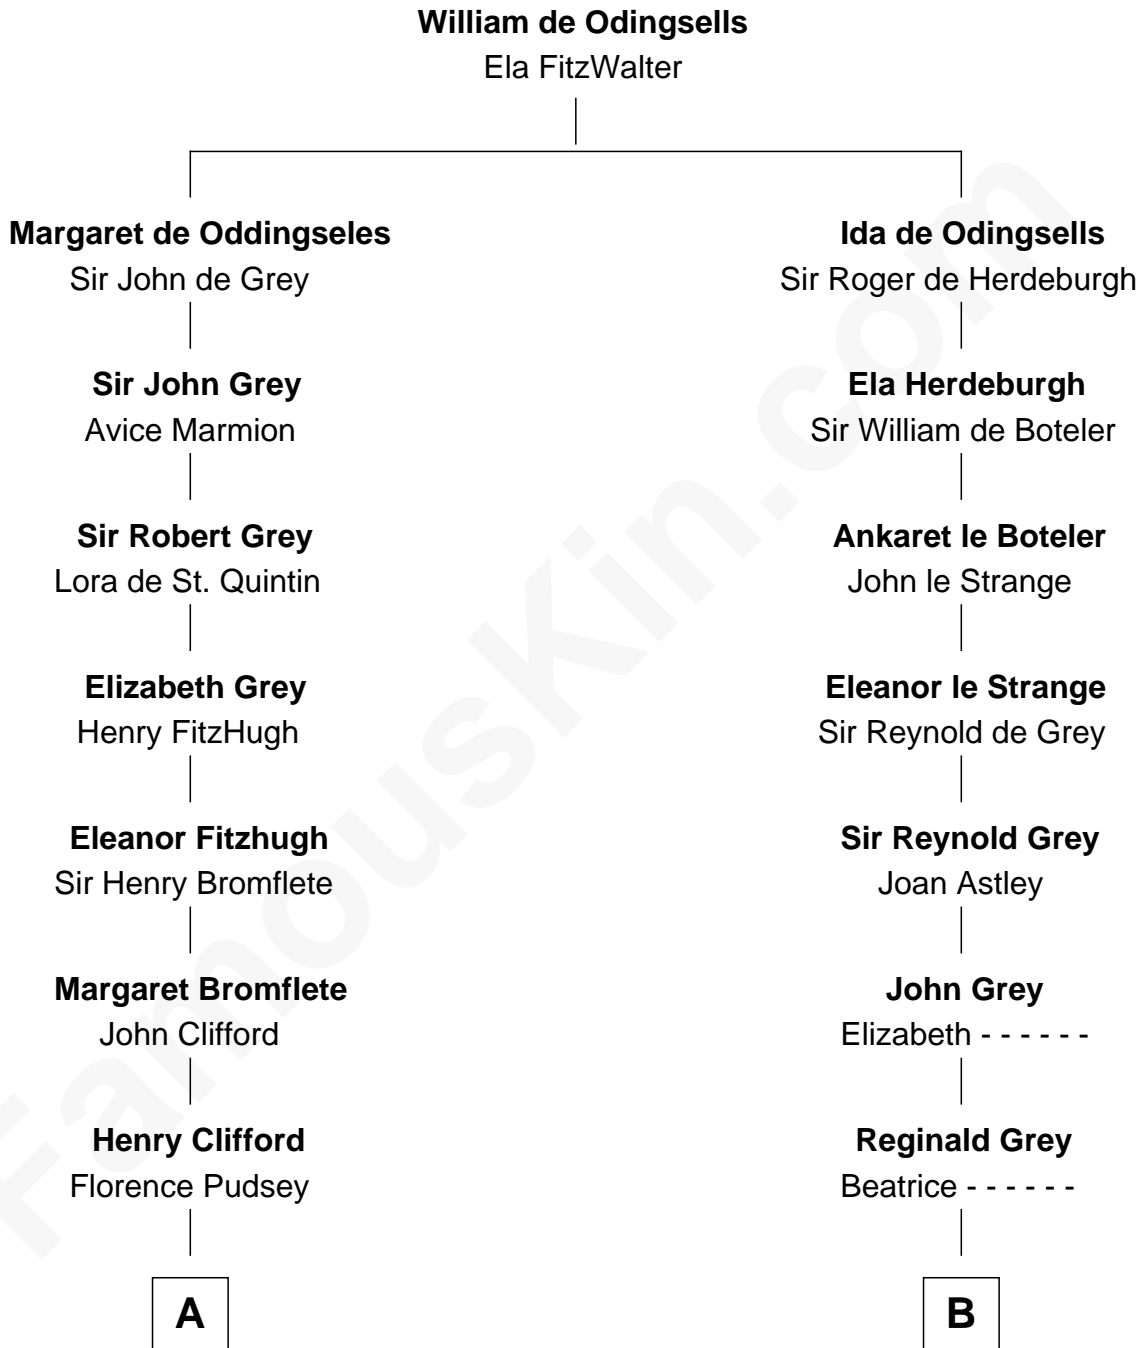

# FamousKin.com

## Relationship Chart of Fletcher Christian

Leader of the mutiny on the Bounty

16th cousin 5 times removed of

**Henry Sturgis Morgan**

Co-Founder of Morgan Stanley

**C**

—  
**Mary Sheldon Lord**

John Pierpont