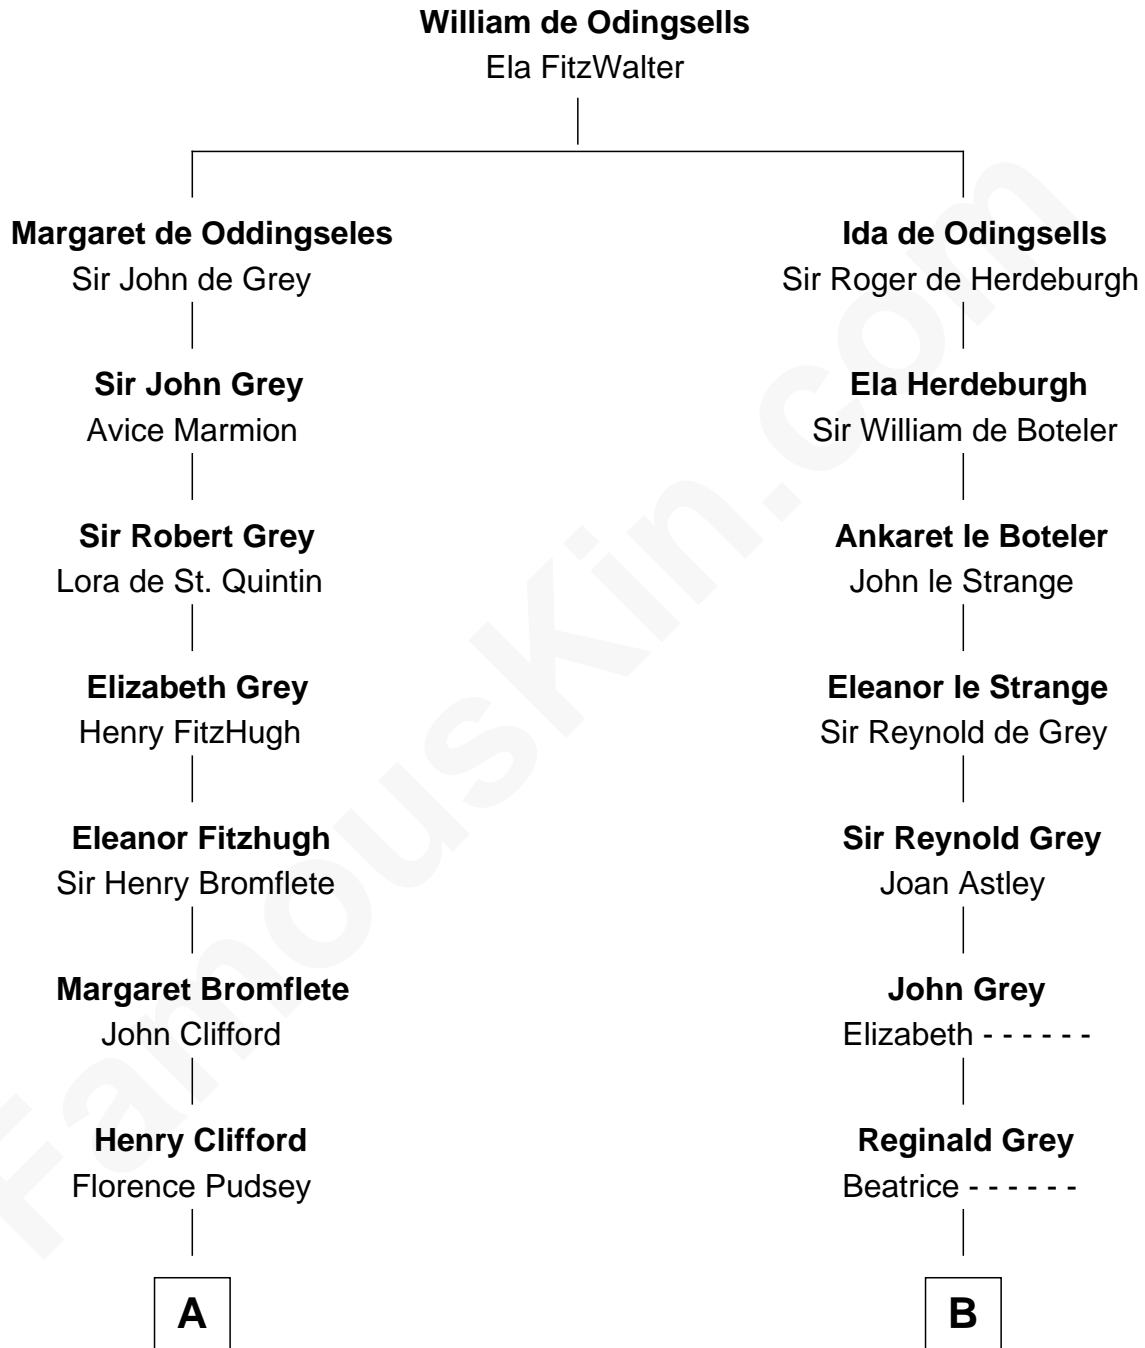

FamousKin.com

Relationship Chart of Fletcher Christian

Leader of the mutiny on the Bounty

16th cousin 4 times removed of

J.P. Morgan, Jr.

American Banker and Philanthropist

C

—
Mary Sheldon Lord

John Pierpont

—
Juliet Pierpont

Junius Spencer Morgan

—
John Pierpont Morgan

Frances Louisa Tracy

—
J.P. Morgan, Jr.

American Banker and Philanthropist

FamousKin.com