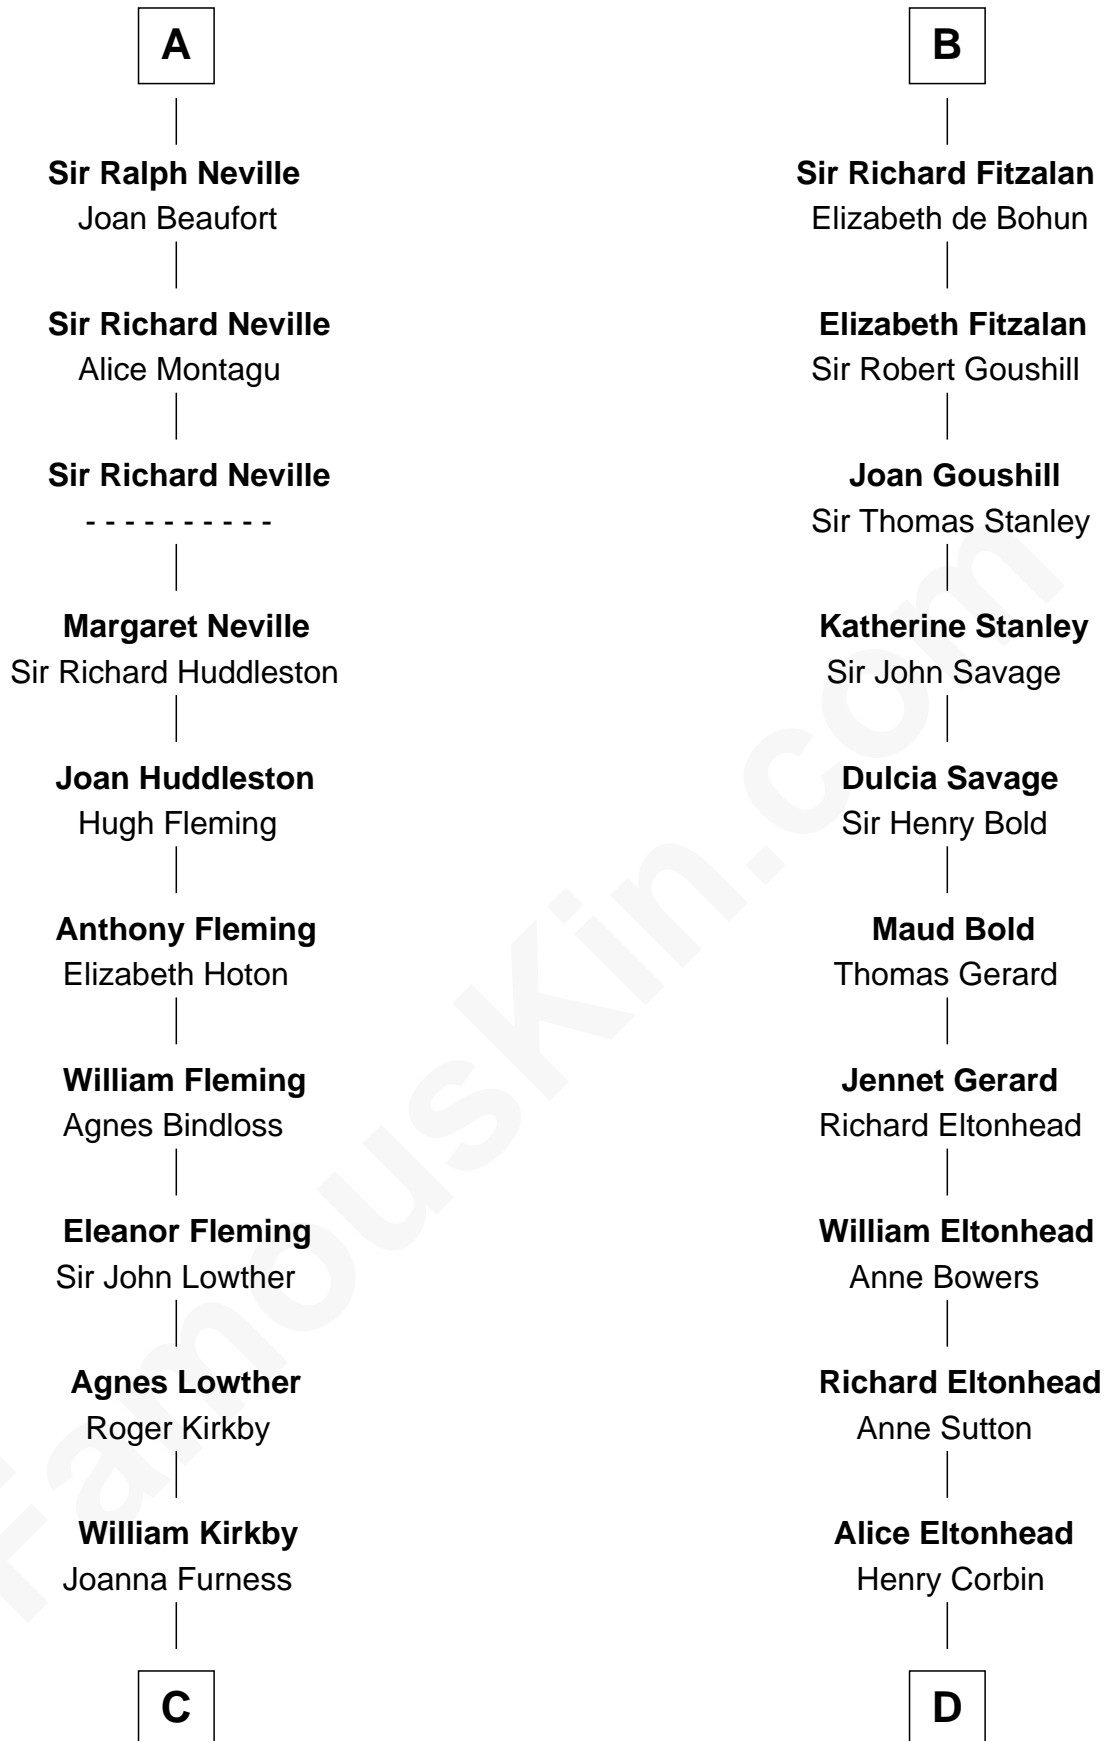

FamousKin.com

Relationship Chart of Fletcher Christian

Leader of the mutiny on the Bounty

20th cousin of

Thomas Sim Lee

2nd and 7th Governor of Maryland

C

Eleanor Kirkby
Humphrey Senhouse

Bridget Senhouse
John Christian

Charles Christian
Anne Dixon

Fletcher Christian
Leader of the mutiny on the Bounty

D

Laetitia Corbin
Richard Lee

Philip Lee
Sarah Brooke

Thomas Lee
Christiana Sim

Thomas Sim Lee
2nd and 7th Governor of Maryland