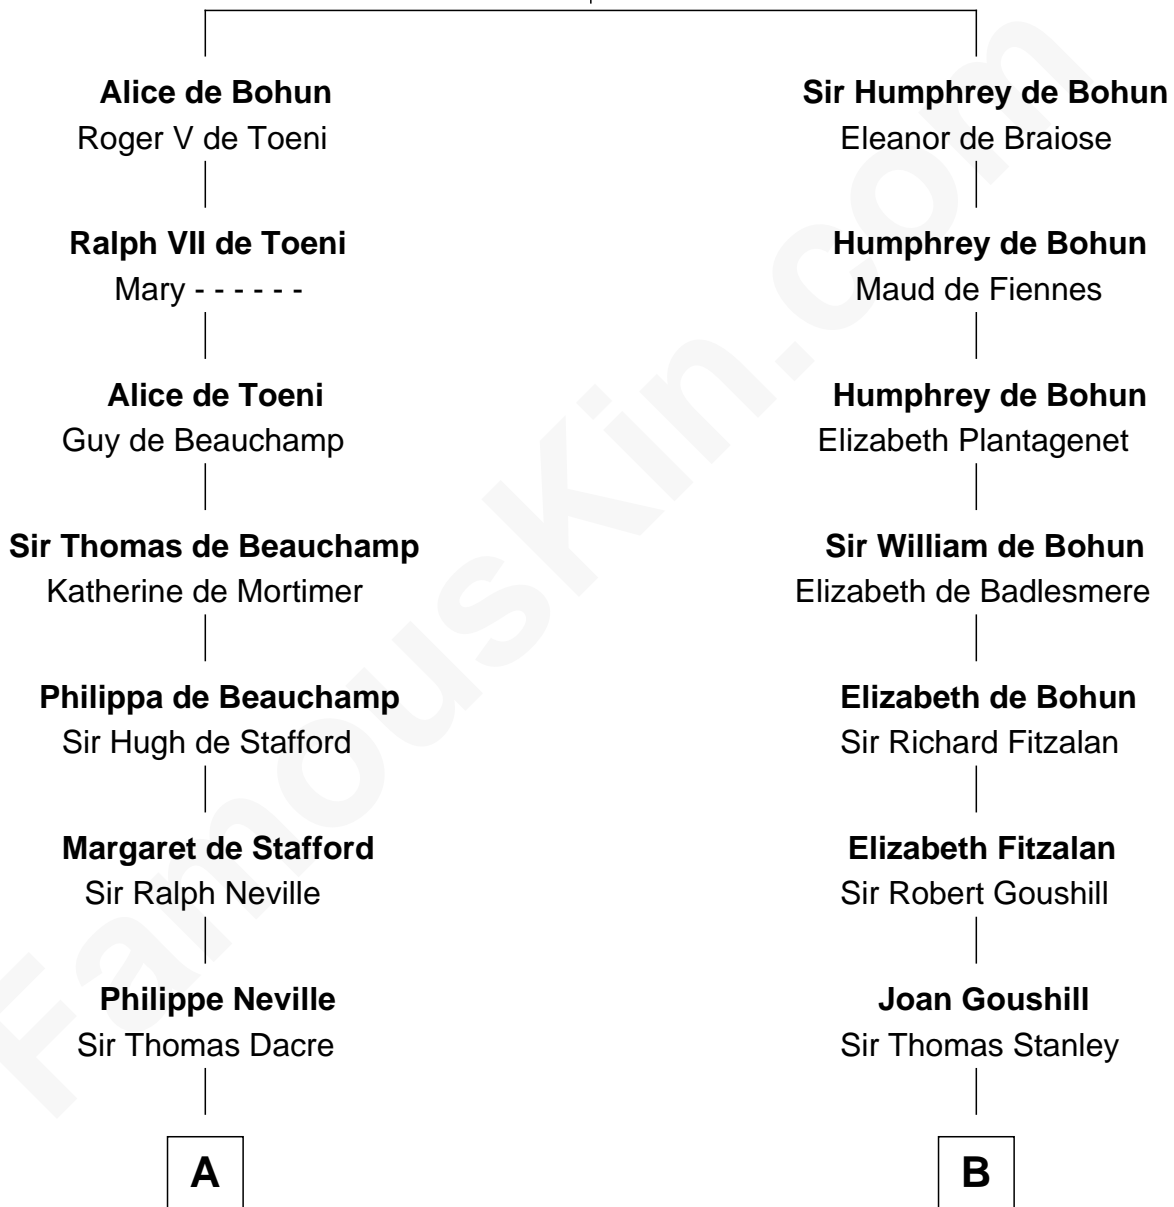

FamousKin.com

Relationship Chart of Fletcher Christian

Leader of the mutiny on the Bounty

17th cousin 2 times removed of

Thomas Sim Lee

2nd and 7th Governor of Maryland

Sir Humphrey de Bohun

Maud of Eu

C

—
Bridget Senhouse

John Christian

—
Charles Christian

Anne Dixon

—
Fletcher Christian

Leader of the mutiny on the Bounty

FamousKin.com