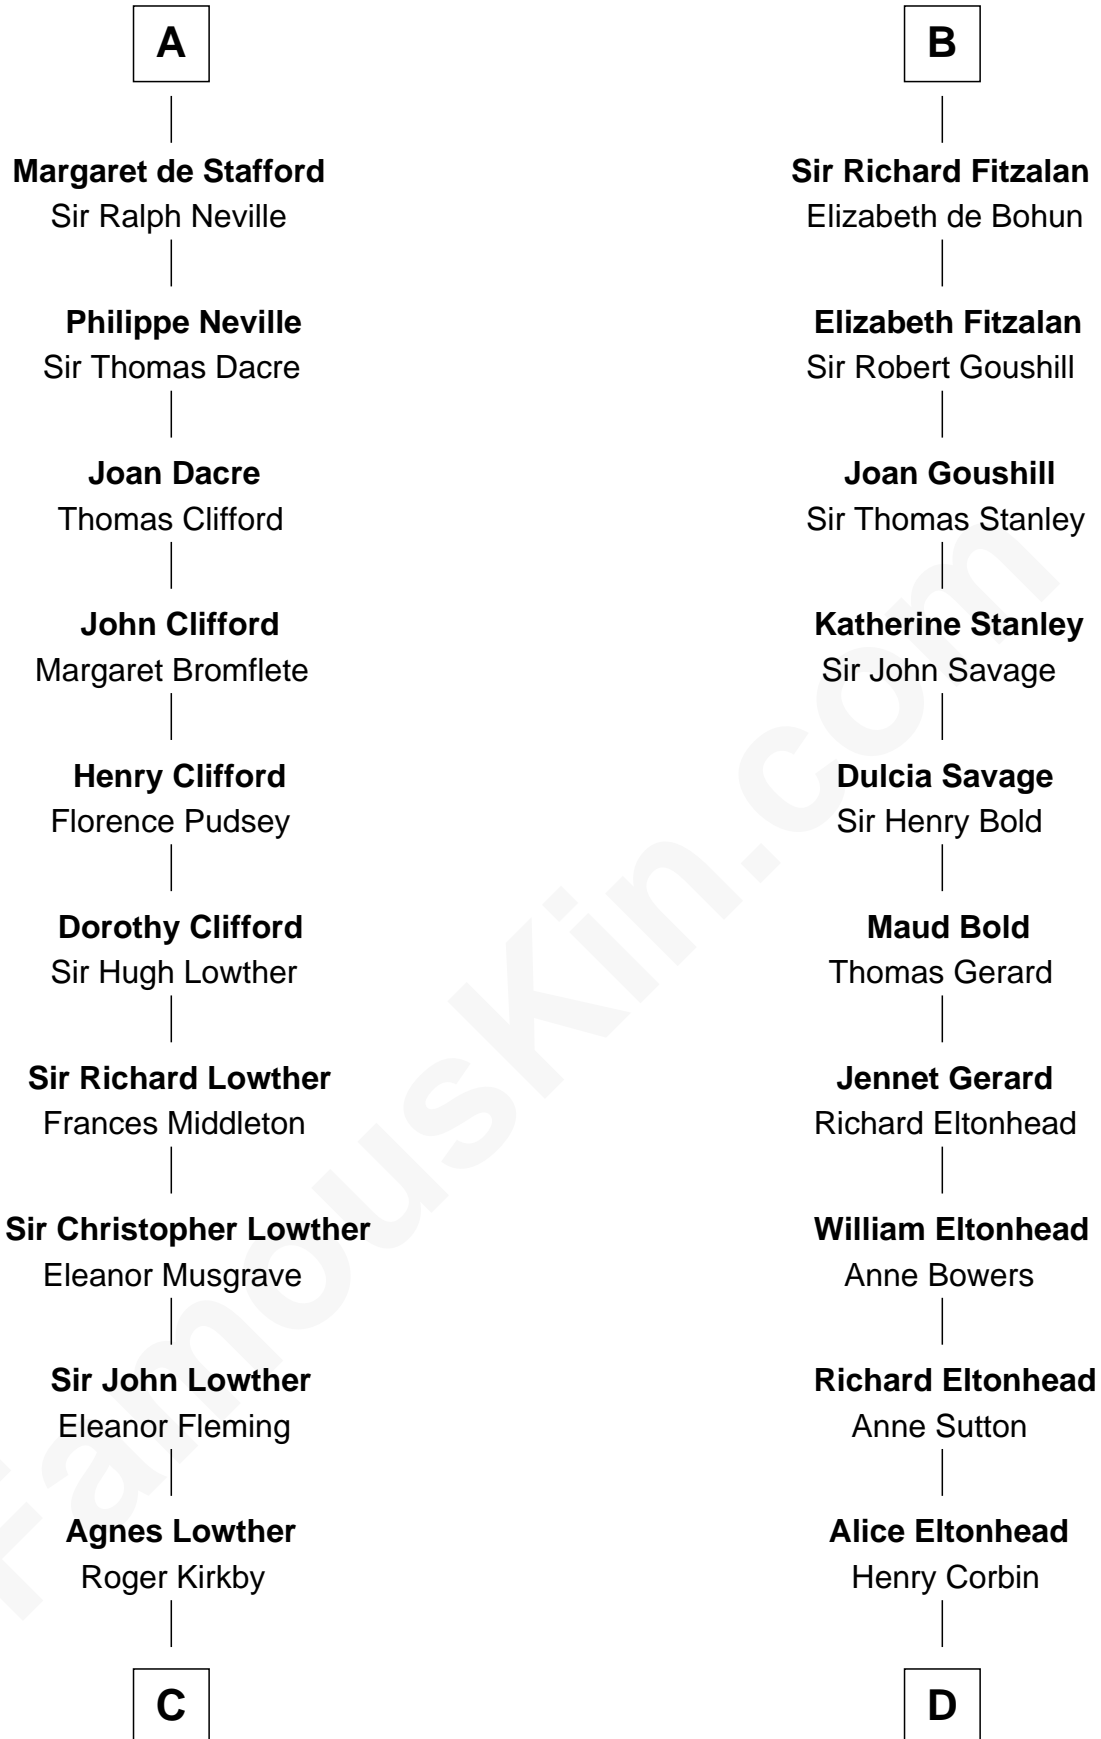

FamousKin.com

Relationship Chart of Fletcher Christian

Leader of the mutiny on the Bounty

20th cousin 1 time removed of

Thomas Sim Lee

2nd and 7th Governor of Maryland

C

William Kirkby
Joanna Furness

Eleanor Kirkby
Humphrey Senhouse

Bridget Senhouse
John Christian

Charles Christian
Anne Dixon

Fletcher Christian
Leader of the mutiny on the Bounty

D

Laetitia Corbin
Richard Lee

Philip Lee
Sarah Brooke

Thomas Lee
Christiana Sim